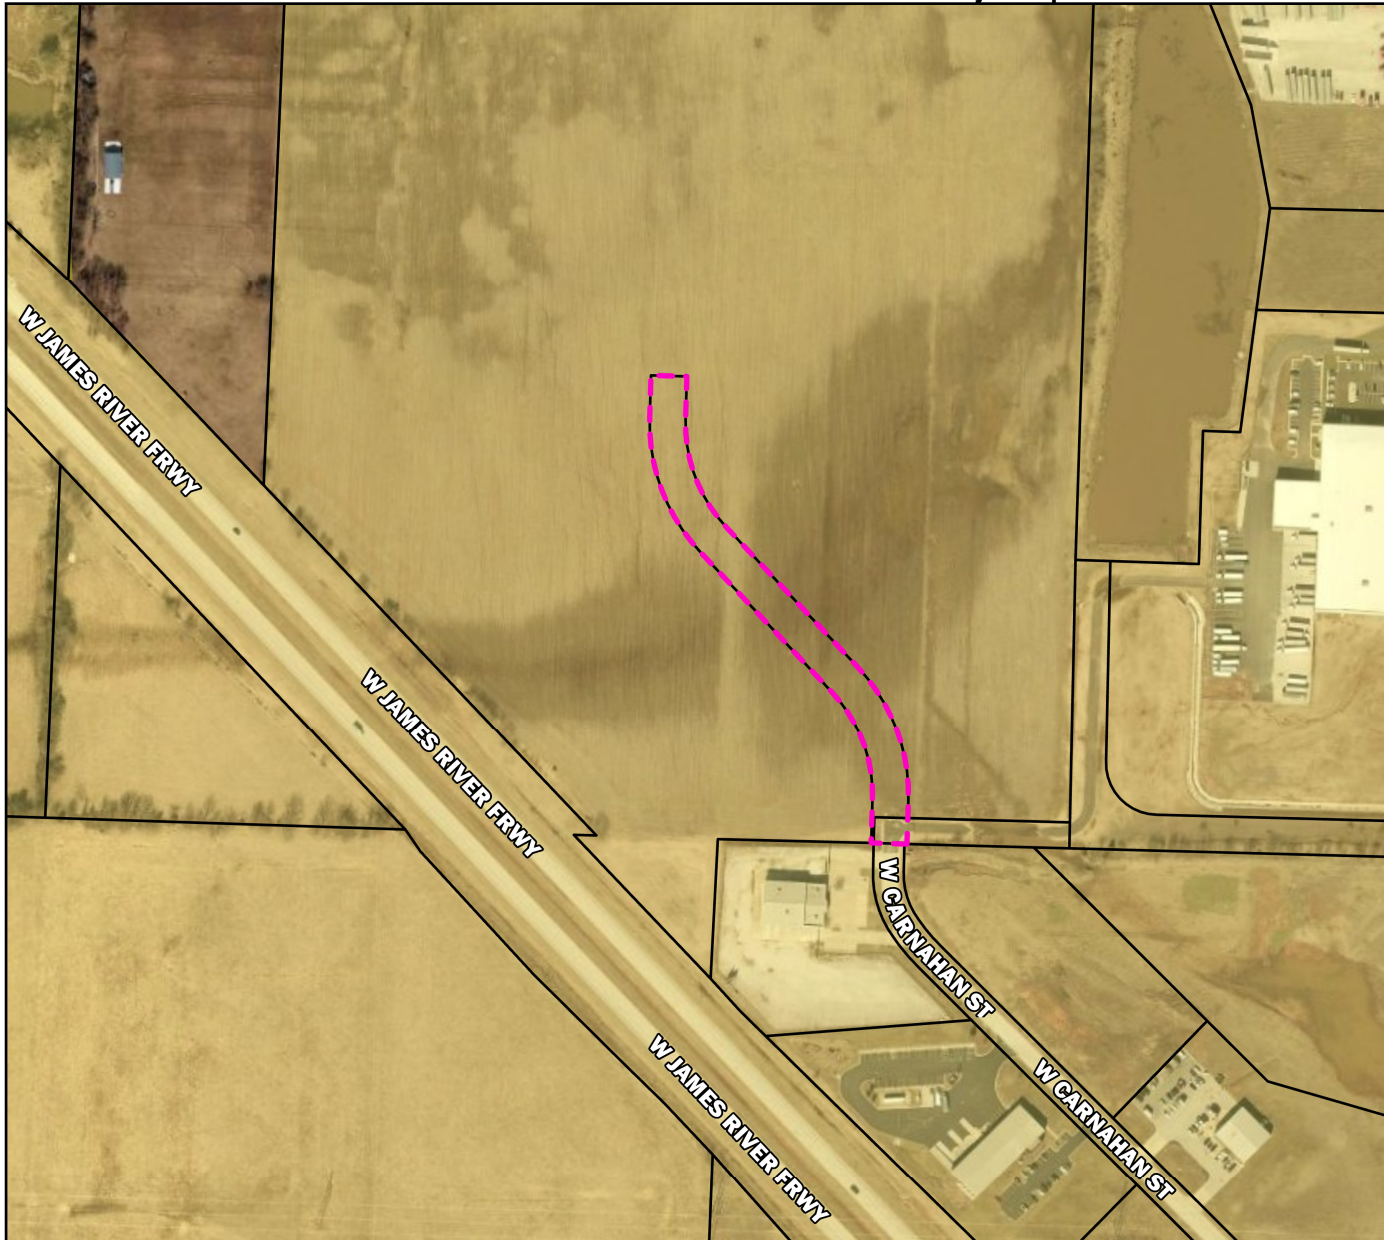

# VACA 20-003

## Vicinity Map

### Legend

-  VACA 20-003
-  Parcels
-  City Limits

Party Requesting Vacation: Convoy of Hope  
Area: 0.7 Acres: