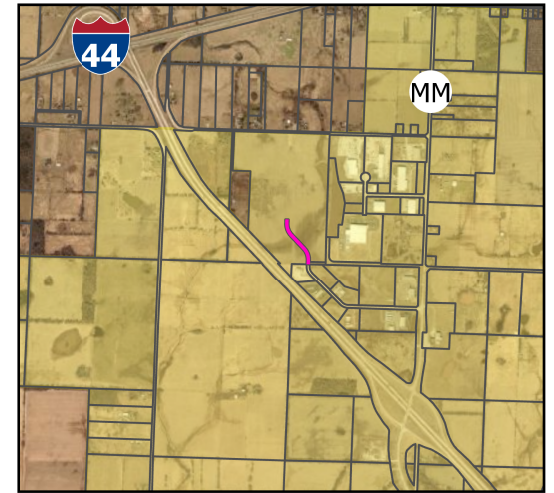

# VACA 20-003

## Vicinity Map

### Legend

-  VACA 20-003
-  Parcels
-  City Limits

Party Requesting Vacation: Convoy of Hope  
Area: 0.7 Acres: