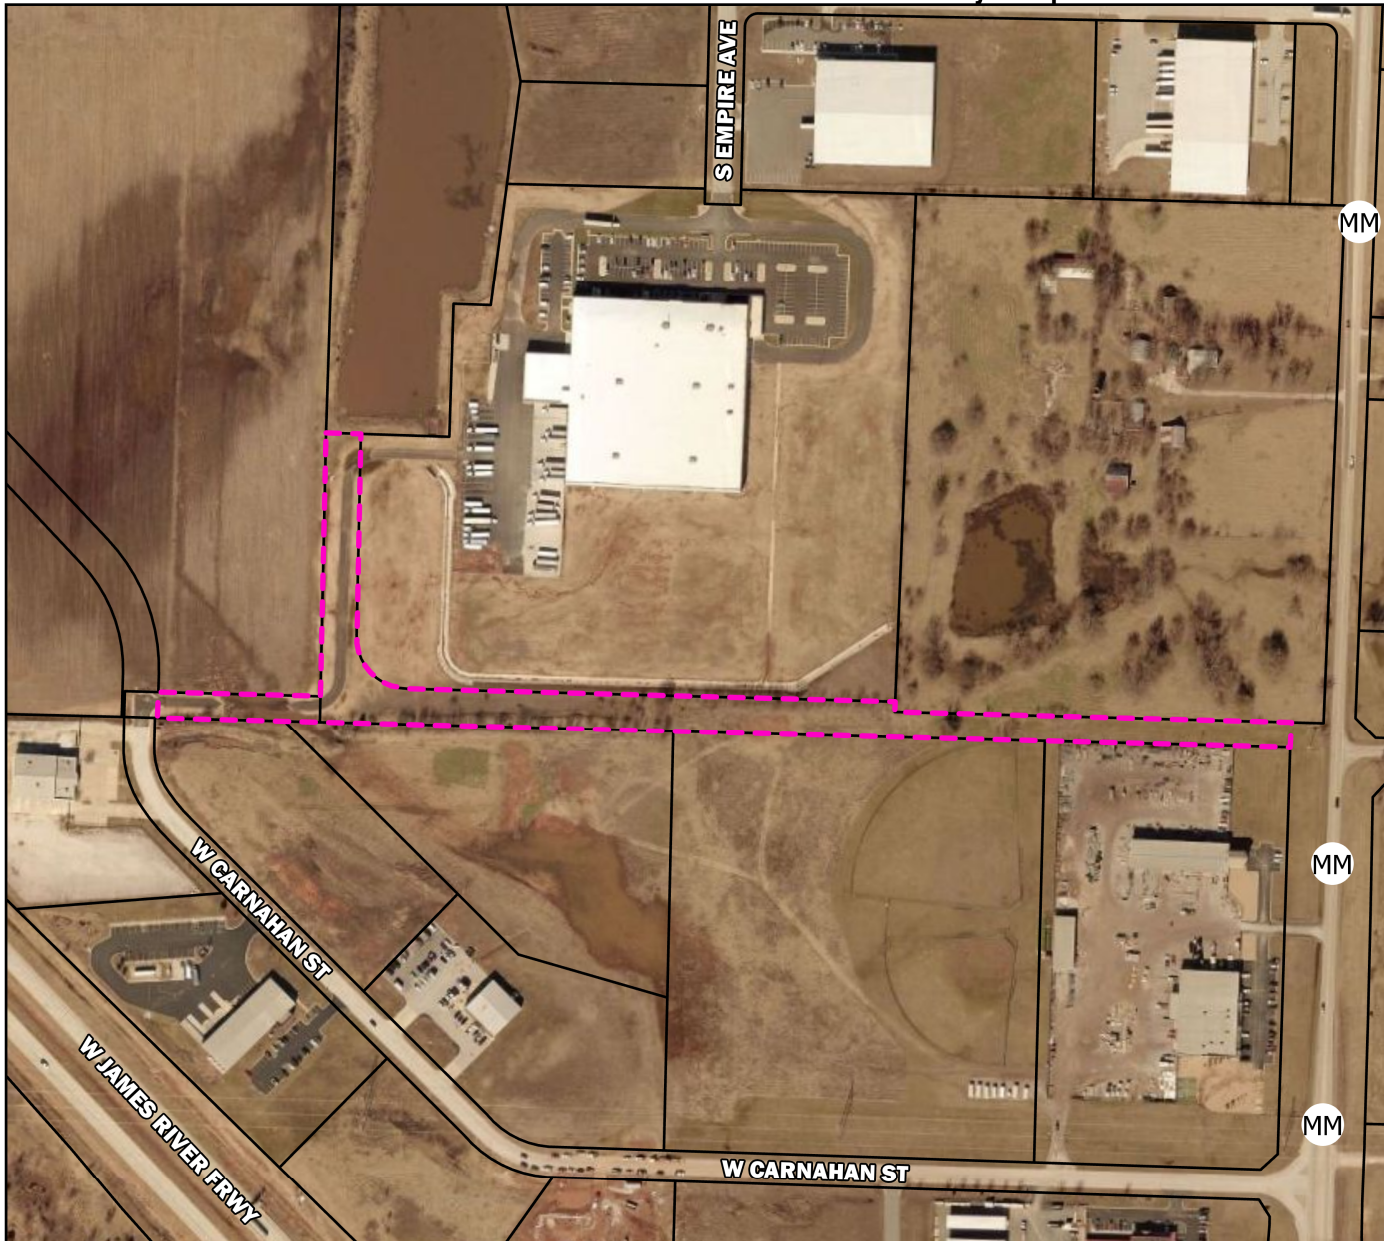

VACA 20-002

Vicinity Map

Legend

-  Parcels
-  VACA 20-002

Party Requesting Vacation: City of Republic
Area: 3.88 Acres: