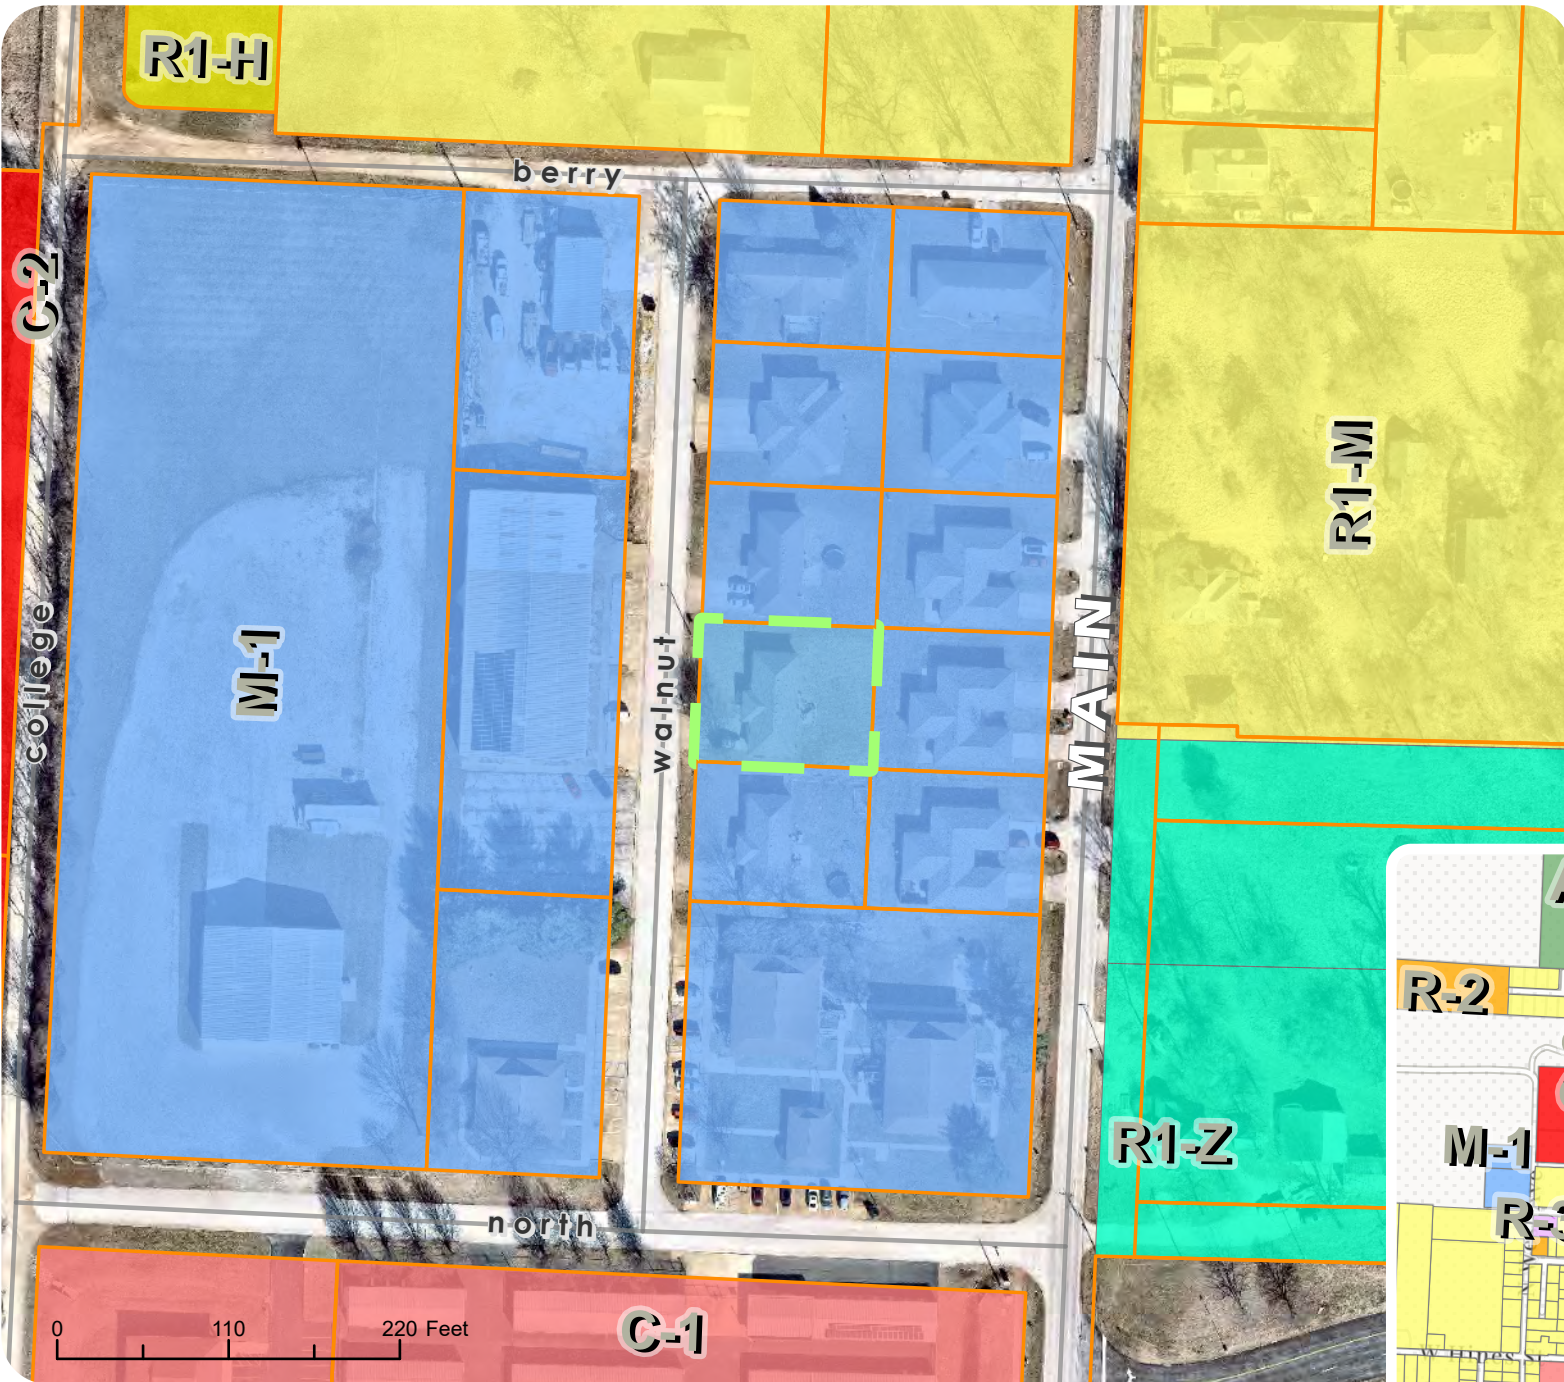

Owner/Applicant
CHASTAIN RENTALS LLC

ADDRESS
916 N. Walnut Ave.
ZONING
M-1 | REQUESTED: R1-M
PIN
1718401005

WARD
2

ACREAGE
0.23

 Site Extent

 Out of City

916 N. WALNUT AVE.
REZN 24-009 | REZONE

0 110 220 Feet