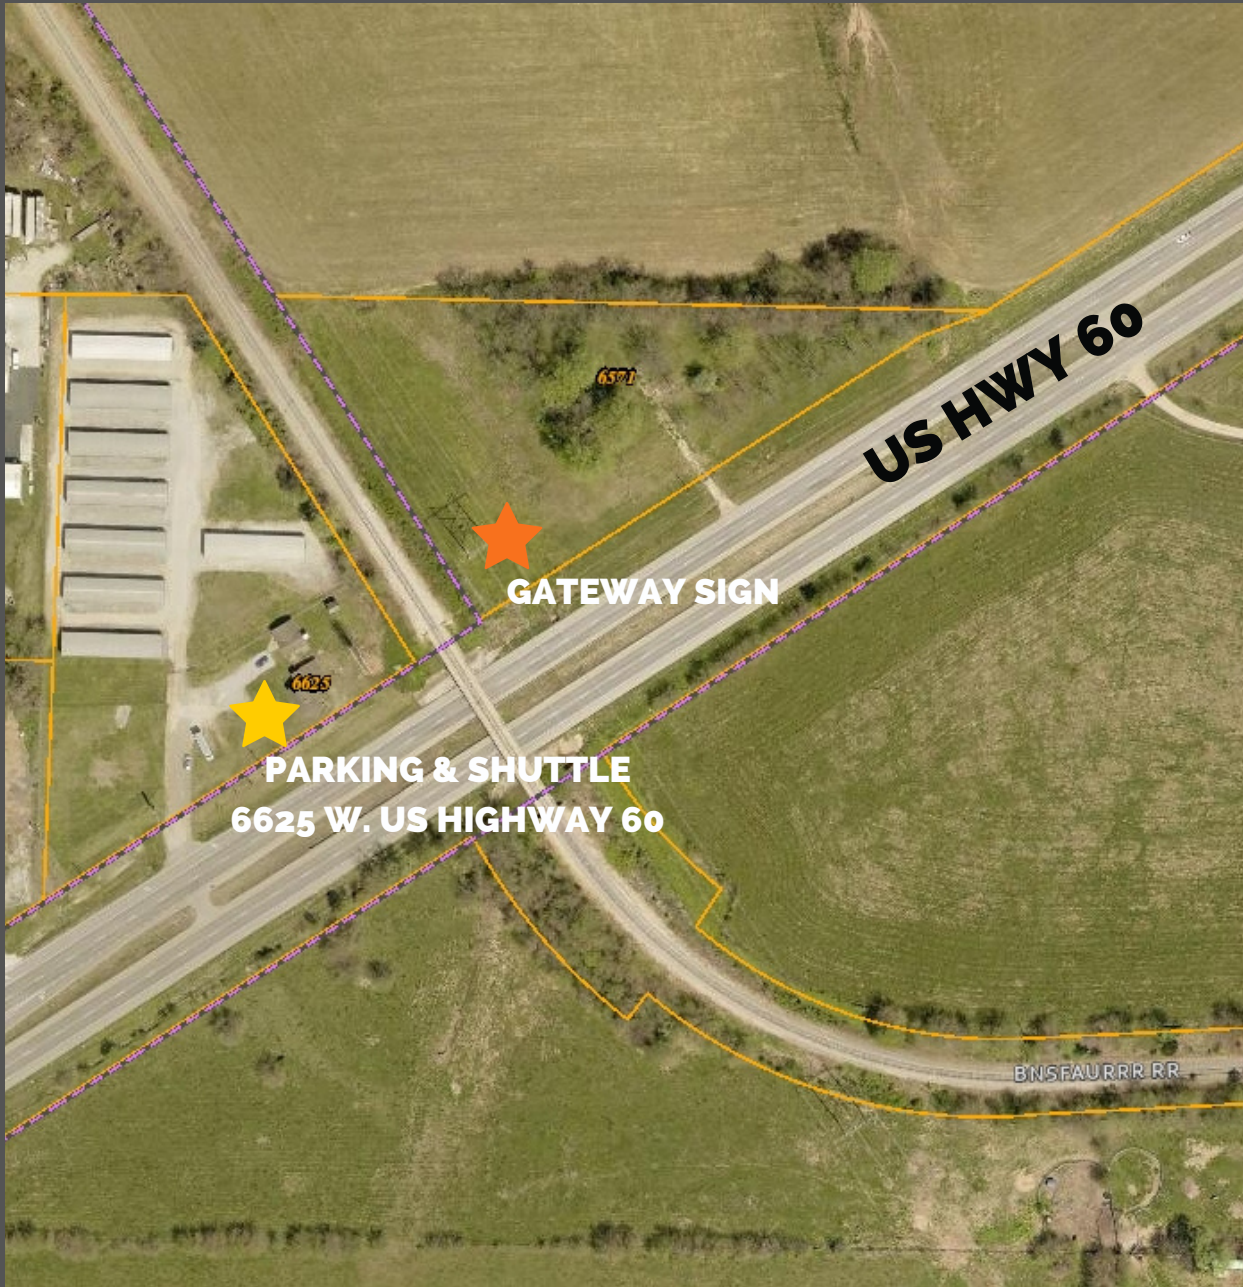

# PARKING & SHUTTLE INFORMATION

## GATEWAY SIGN DEDICATION CEREMONY

### PARKING

No on-site parking will be available at the gateway sign.

Attendees should plan to park at **KO Storage** located at **6625 W. US Highway 60**.

### SHUTTLE

A shuttle will be provided to the site of the gateway sign.