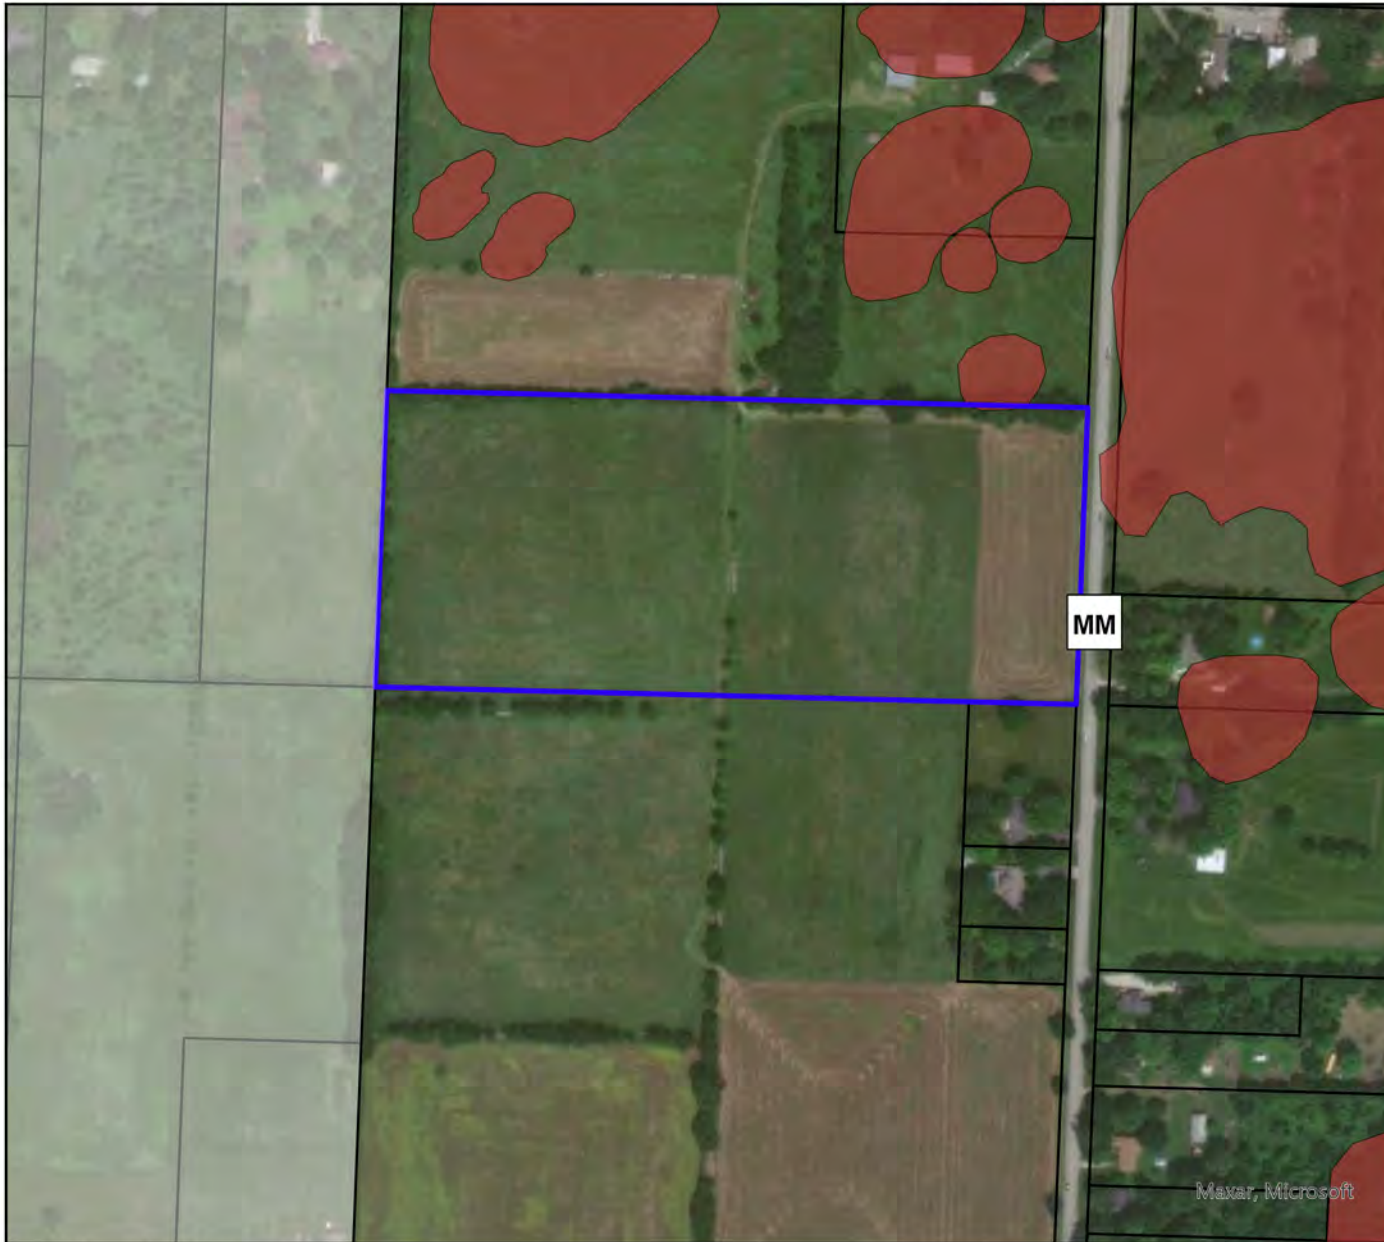

REZN 21-007: Plaza Southwest

Vicinity Map

Legend

-  REZN 21-007
-  Parcels
-  Sinkhole
-  Floodplain

Parcel Owner: Plaza Southwest, LLC
Parcel Address: 1100 Block of South State Highway MM
Area: 16.42 Acres
Existing Zoning: Agricultural (AG)
Requested Zoning: Heavy Manufacturing (M-2)