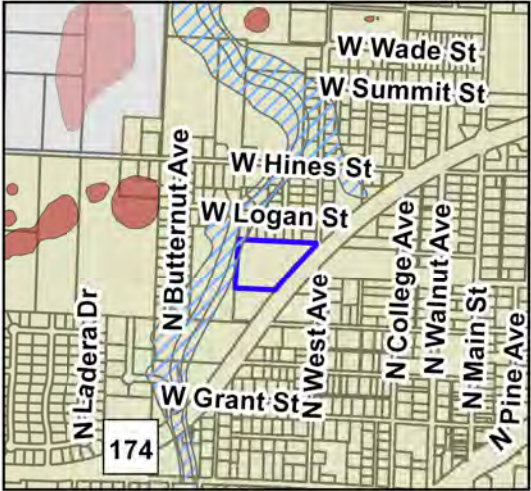

# REZN 21-012: Liberty Electric

## Vicinity Map

### Legend

-  Liberty
-  Parcels
-  Sinkhole
-  Floodplain

Parcel Owner: Empire District Electric Company  
Parcel Address: 503 North West Avenue  
Area: 4.74 acres  
Existing Zoning: Single Family Medium-Density Residential (R1-M)  
Requested Zoning: General Commercial (C-3)