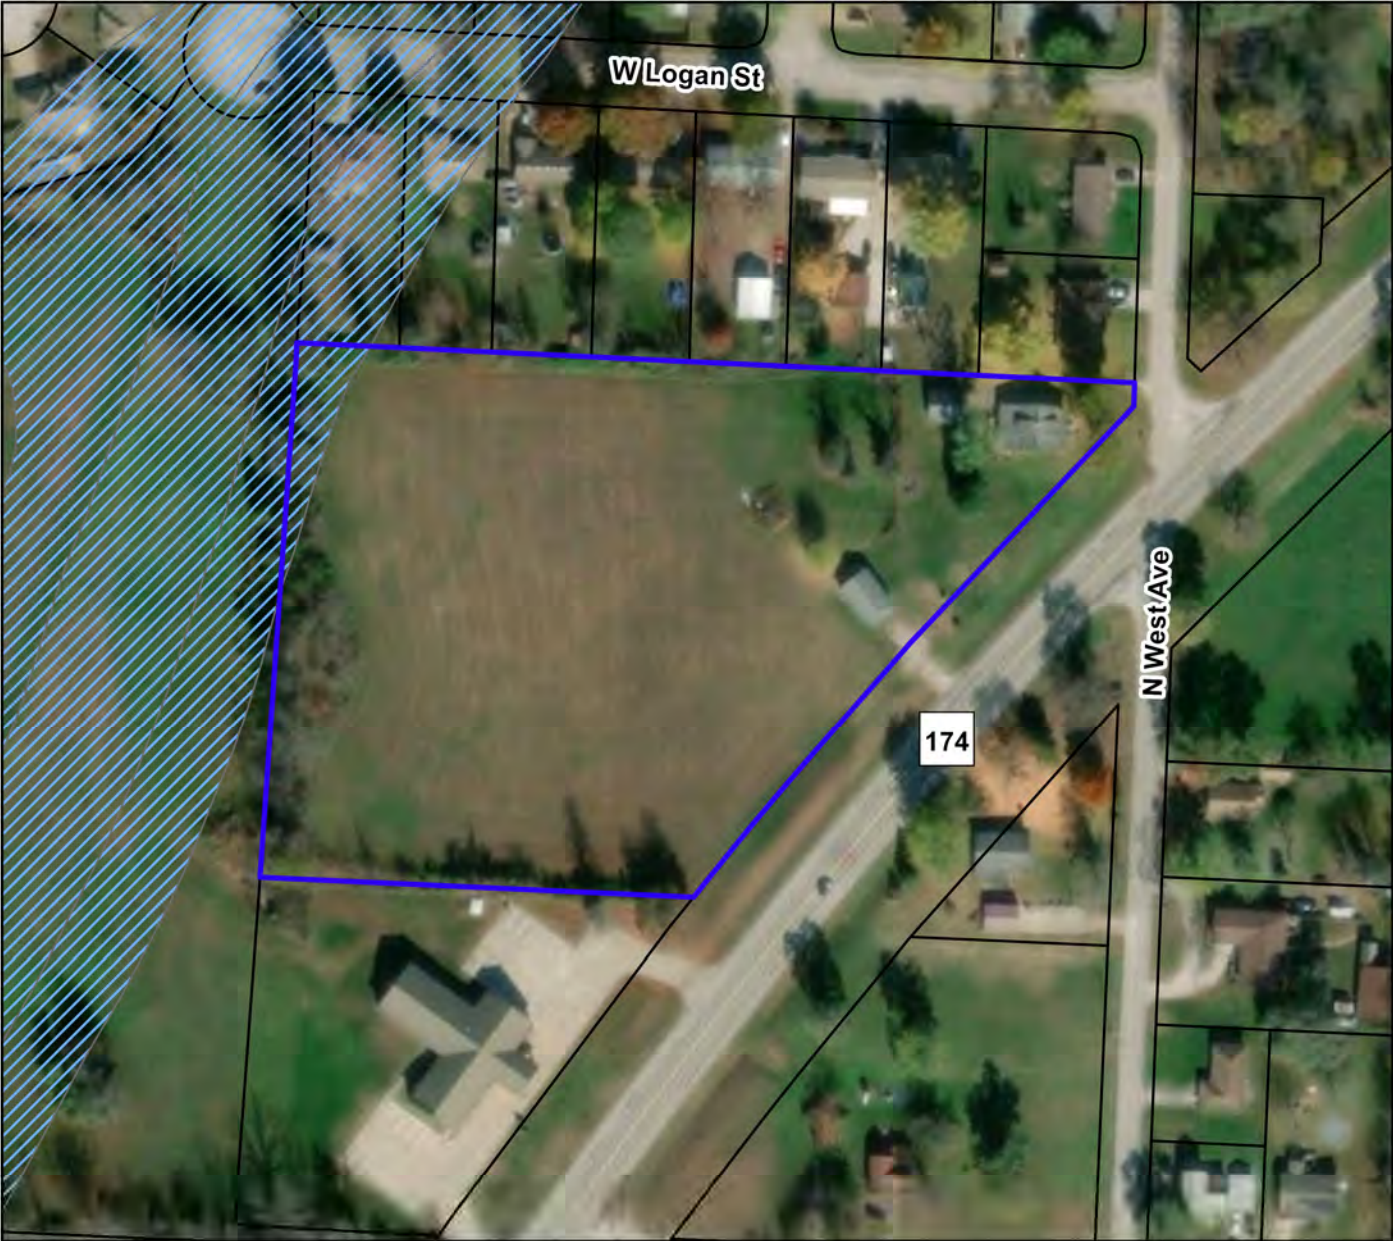

# REZN 21-012: Liberty Electric

## Vicinity Map

### Legend

-  Liberty
-  Parcels
-  Sinkhole
-  Floodplain

Parcel Owner: Empire District Electric Company  
Parcel Address: 503 North West Avenue  
Area: 4.74 acres  
Existing Zoning: Single Family Medium-Density Residential (R1-M)  
Requested Zoning: General Commercial (C-3)