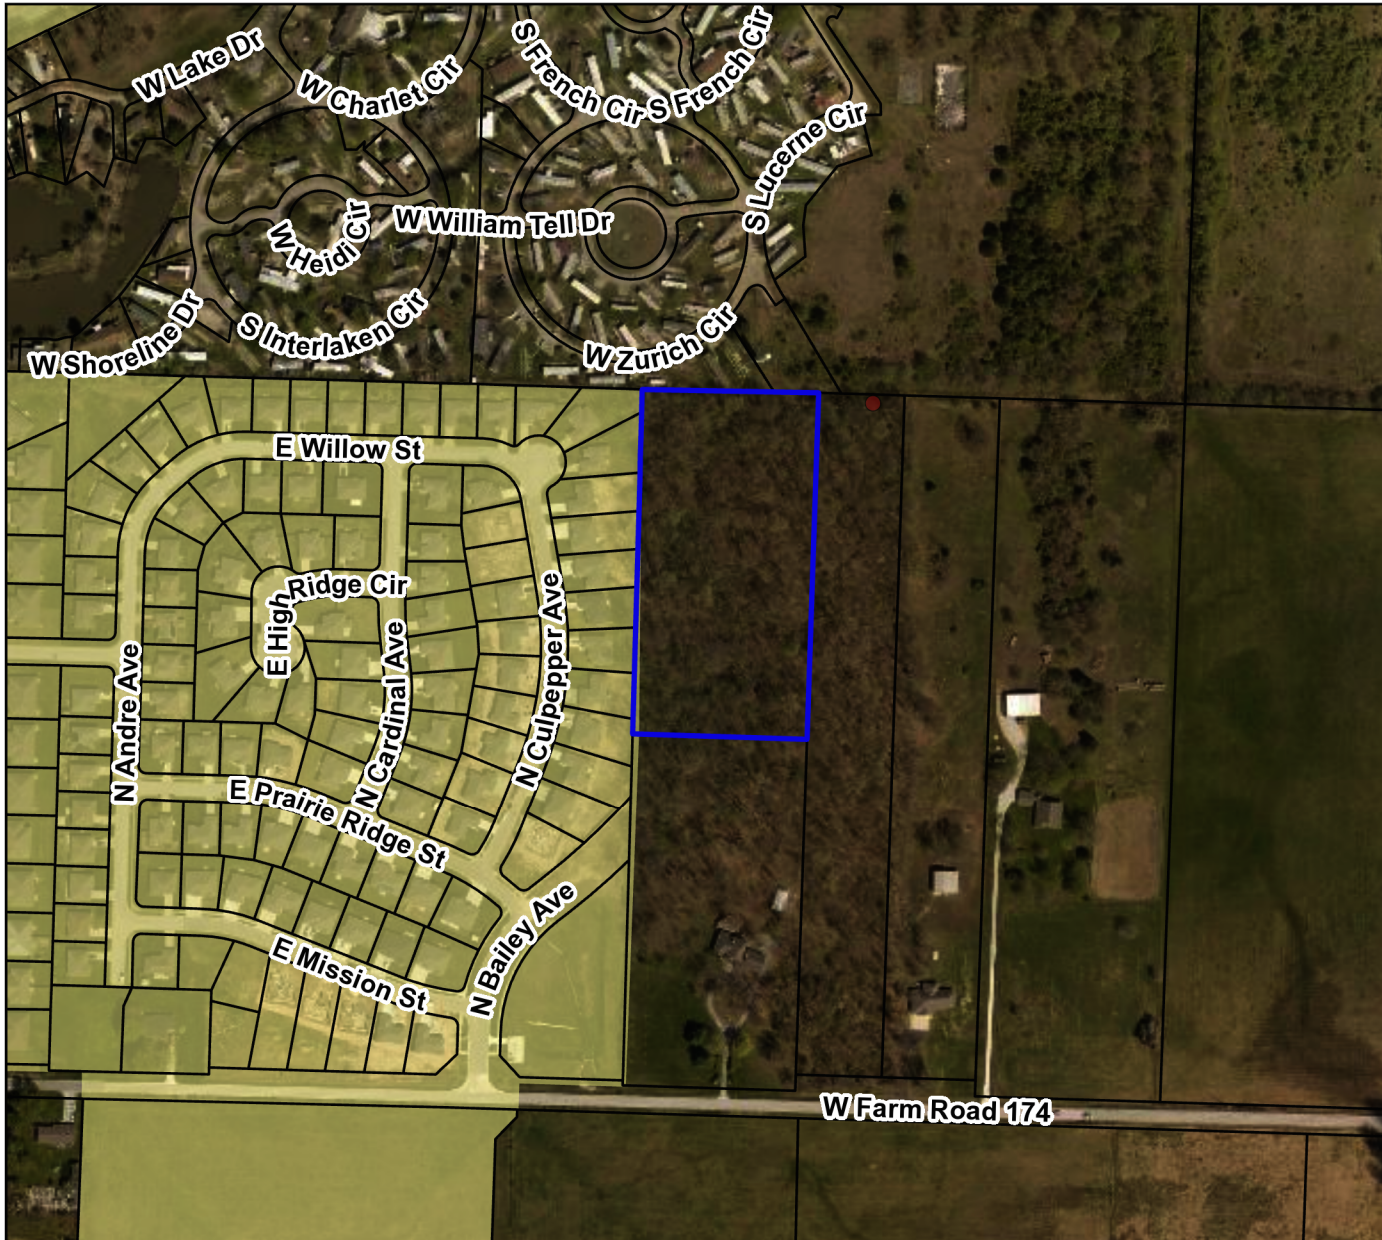

ANNX 21-005: Garner Trust

Vicinity Map

Legend

-  Dorothy J Garner Trust
-  Parcels
-  Sinkhole
-  Floodplain
-  Republic City Limits

Parcel Owner: Gardner, Dorothy J Trust
 Parcel Address: 7400 Block of West farm Road 174
 Parcel Id Number: 881715200316
 Area: 5 Acres
 Accepting Ward: Ward 1
 Greene County Zoning: Agriculture (A-1)
 City Zoning Upon Annexation: Agricultural (AG)
 Future Land Use Designation: Low Density Residential, Medium Density Residential