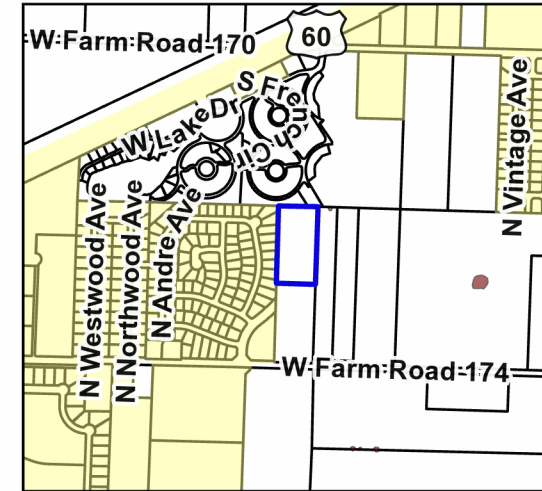

ANNX 21-005: Garner Trust

Vicinity Map

Legend

-  Dorothy J Garner Trust
-  Parcels
-  Sinkhole
-  Floodplain
-  Republic City Limits

Parcel Owner: Gardner, Dorothy J Trust
 Parcel Address: 7400 Block of West farm Road 174
 Parcel Id Number: 881715200316
 Area: 5 Acres
 Accepting Ward: Ward 1
 Greene County Zoning: Agriculture (A-1)
 City Zoning Upon Annexation: Agricultural (AG)
 Future Land Use Designation: Low Density Residential, Medium Density Residential