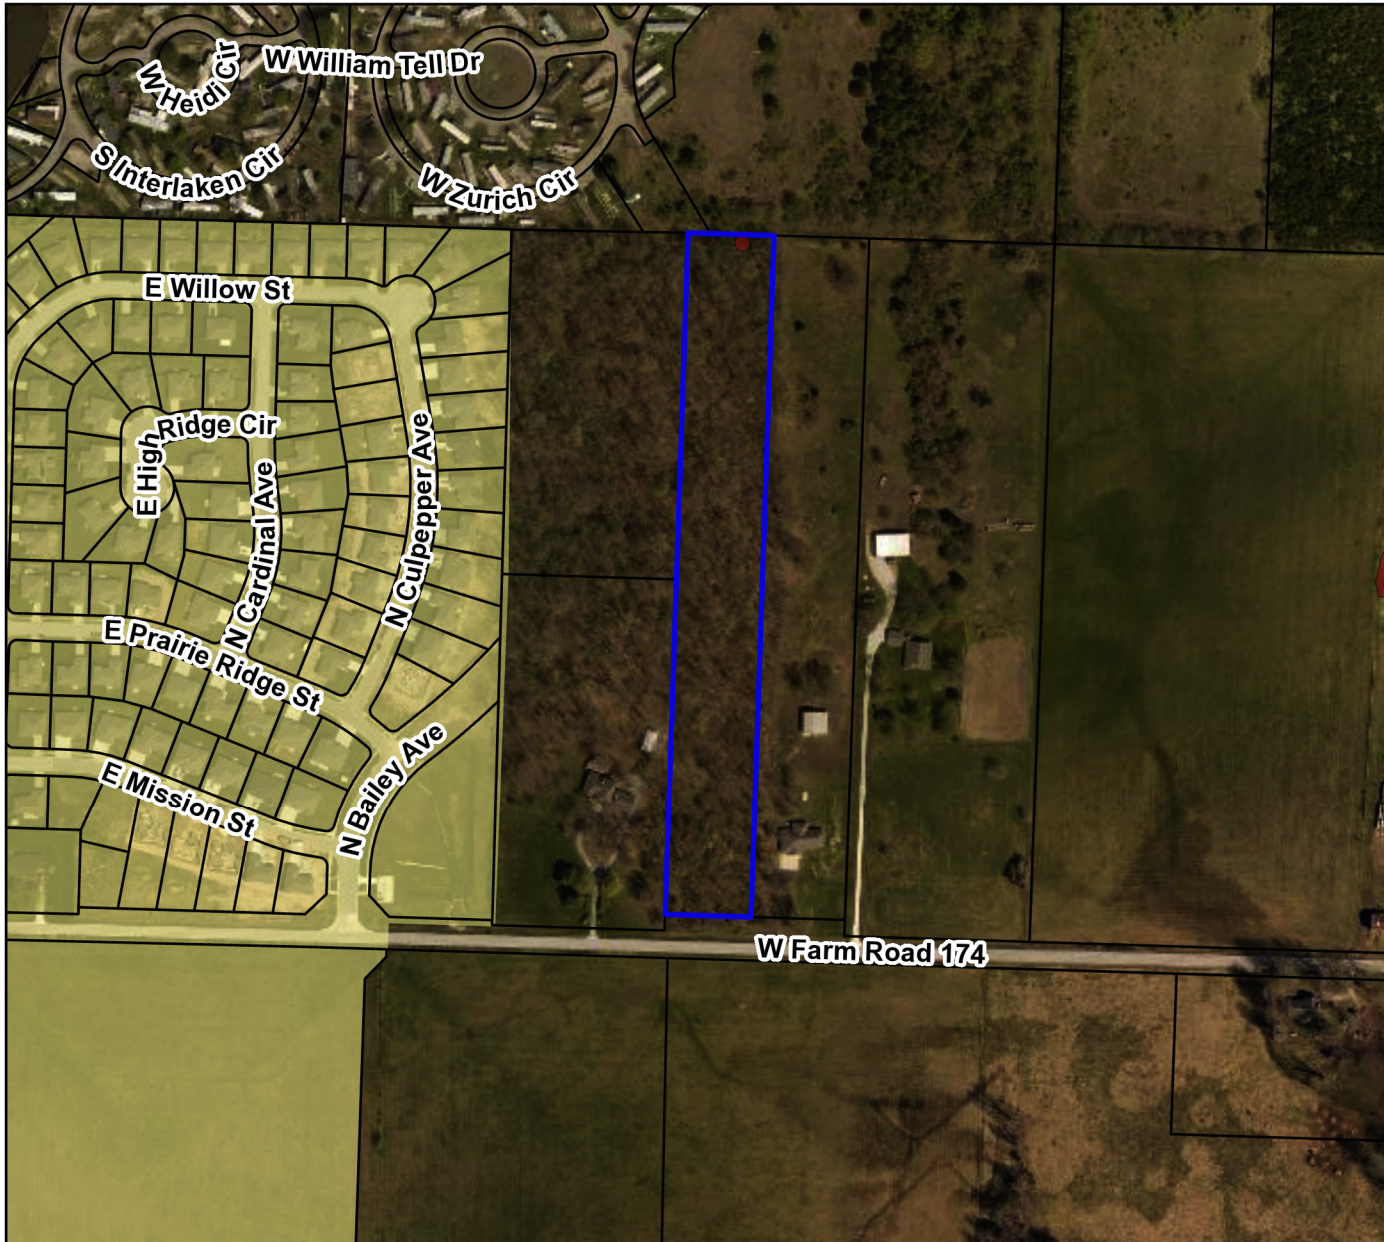

ANNX 21-004: Garner Trust

Vicinity Map

Legend

-  Dorothy J Garner Trust
-  Parcels
-  Sinkhole
-  Floodplain
-  Republic City Limits

Parcel Owner: Gardner, Dorothy J Trust
Parcel Address: 7400 Block of West farm Road 174
Parcel Id Number: 881715200263
Area: 4.89 Acres
Accepting Ward: Ward 1
Greene County Zoning: Agriculture (A-1)
City Zoning Upon Annexation: Agricultural (AG)
Future Land Use Designation: Low Density Residential, Medium Density Residential