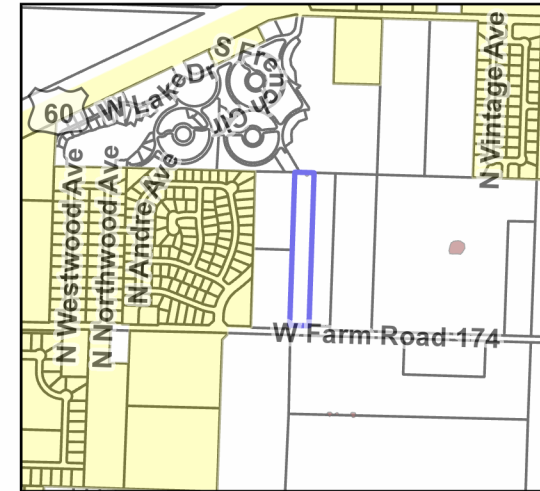

ANNX 21-004: Garner Trust

Vicinity Map

Legend

-  Dorothy J Garner Trust
-  Parcels
-  Sinkhole
-  Floodplain
-  Republic City Limits

Parcel Owner: Gardner, Dorothy J Trust
Parcel Address: 7400 Block of West farm Road 174
Parcel Id Number: 881715200263
Area: 4.89 Acres
Accepting Ward: Ward 1
Greene County Zoning: Agriculture (A-1)
City Zoning Upon Annexation: Agricultural (AG)
Future Land Use Designation: Low Density Residential, Medium Density Residential