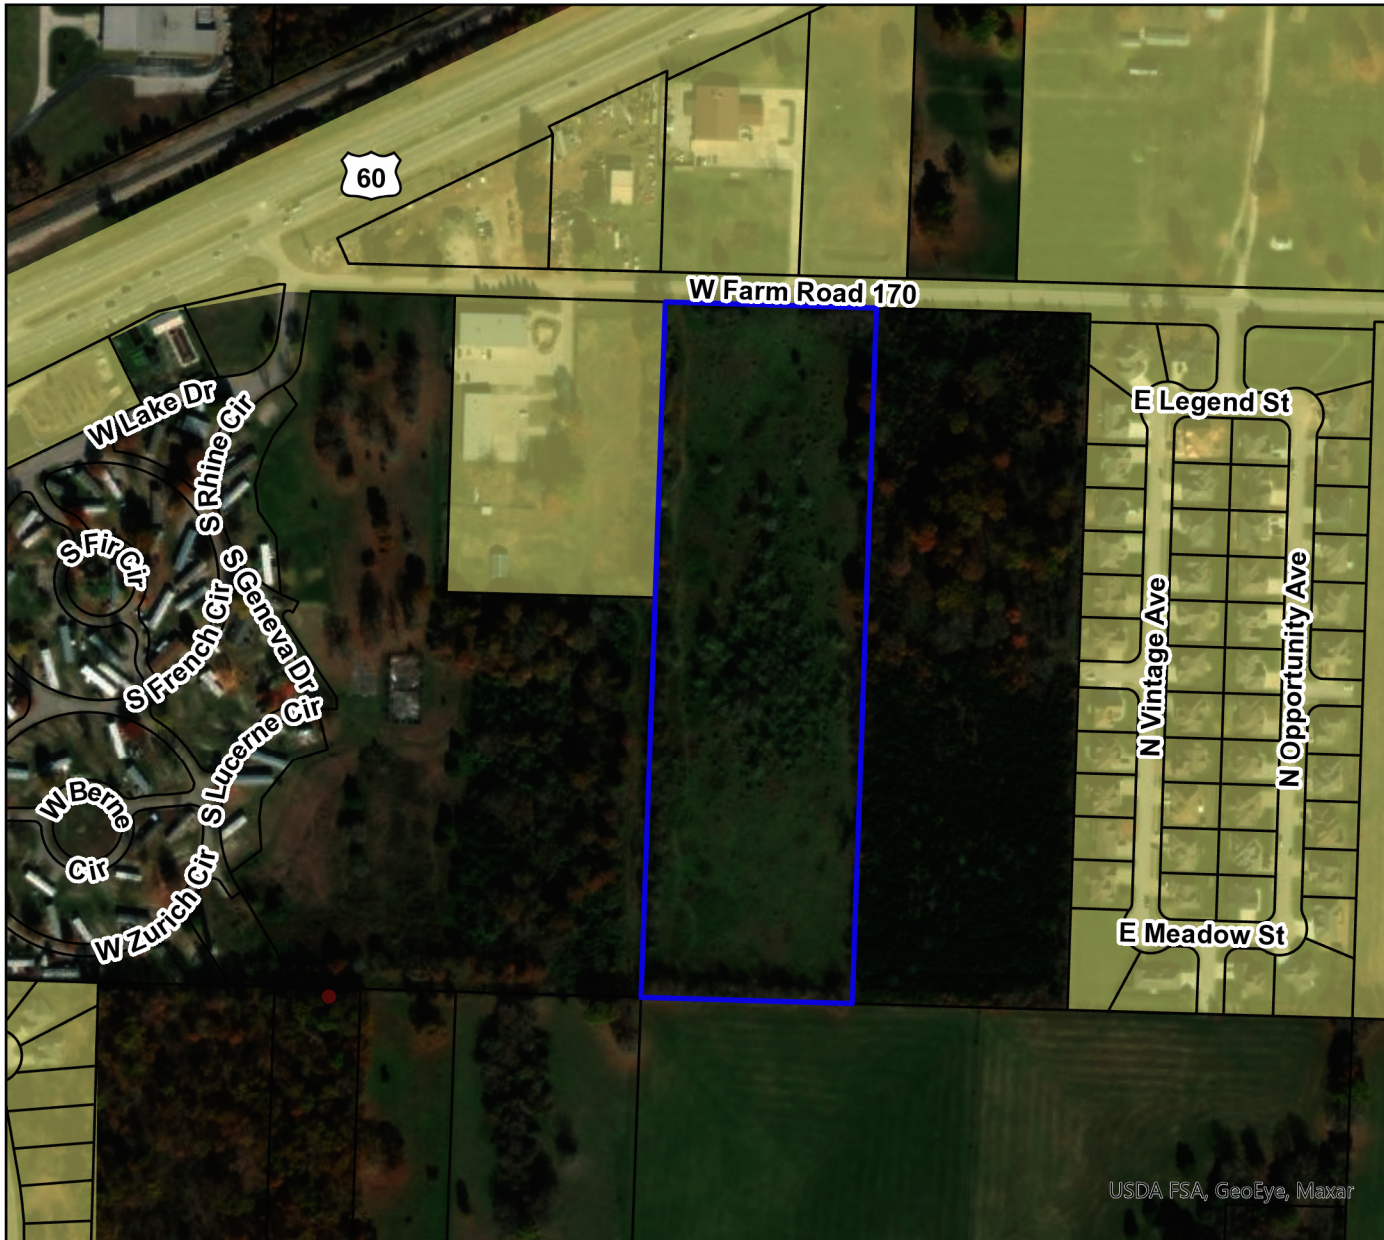

## Vicinity Map

### Legend

-  Kyle Kirk
-  Parcels
-  Republic City Limits
-  Sinkhole
-  Floodplain

Parcel Owner: Kyle Kirk  
Parcel Address: 7200 Block of West Farm Road 170  
Parcel ID Number: 881715200003  
Area: 12 Acres  
County Zoning: Agriculture (A-1)  
City Zoning Upon Annexation: Agricultural (AG)  
Future Land Use Designation: Medium Density Residential