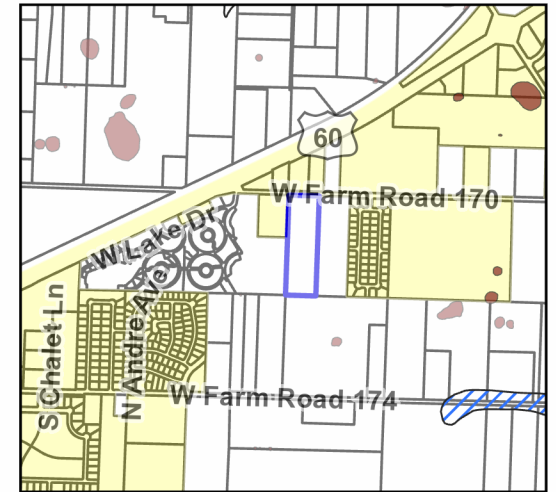

## Vicinity Map

### Legend

-  Kyle Kirk
-  Parcels
-  Republic City Limits
-  Sinkhole
-  Floodplain

Parcel Owner: Kyle Kirk  
Parcel Address: 7200 Block of West Farm Road 170  
Parcel ID Number: 881715200003  
Area: 12 Acres  
County Zoning: Agriculture (A-1)  
City Zoning Upon Annexation: Agricultural (AG)  
Future Land Use Designation: Medium Density Residential