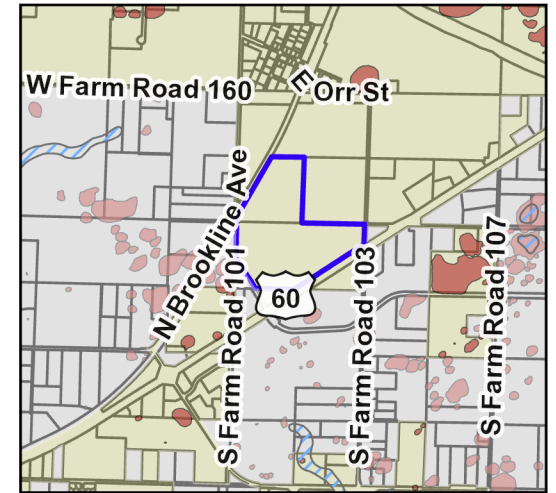

PDD 21-004: Stone Creek Falls

Vicinity Map

Legend

-  Stone Creek Falls
-  Parcels
-  Sinkhole
-  Floodplain

Parcel Owner: United Bank & Trust
Parcel Address: 3456 South Farm Road 101
Area: 92.85 Acres
Existing Zoning: Agricultural (AG) and General Commercial (C-2)
Requested Zoning: PDD