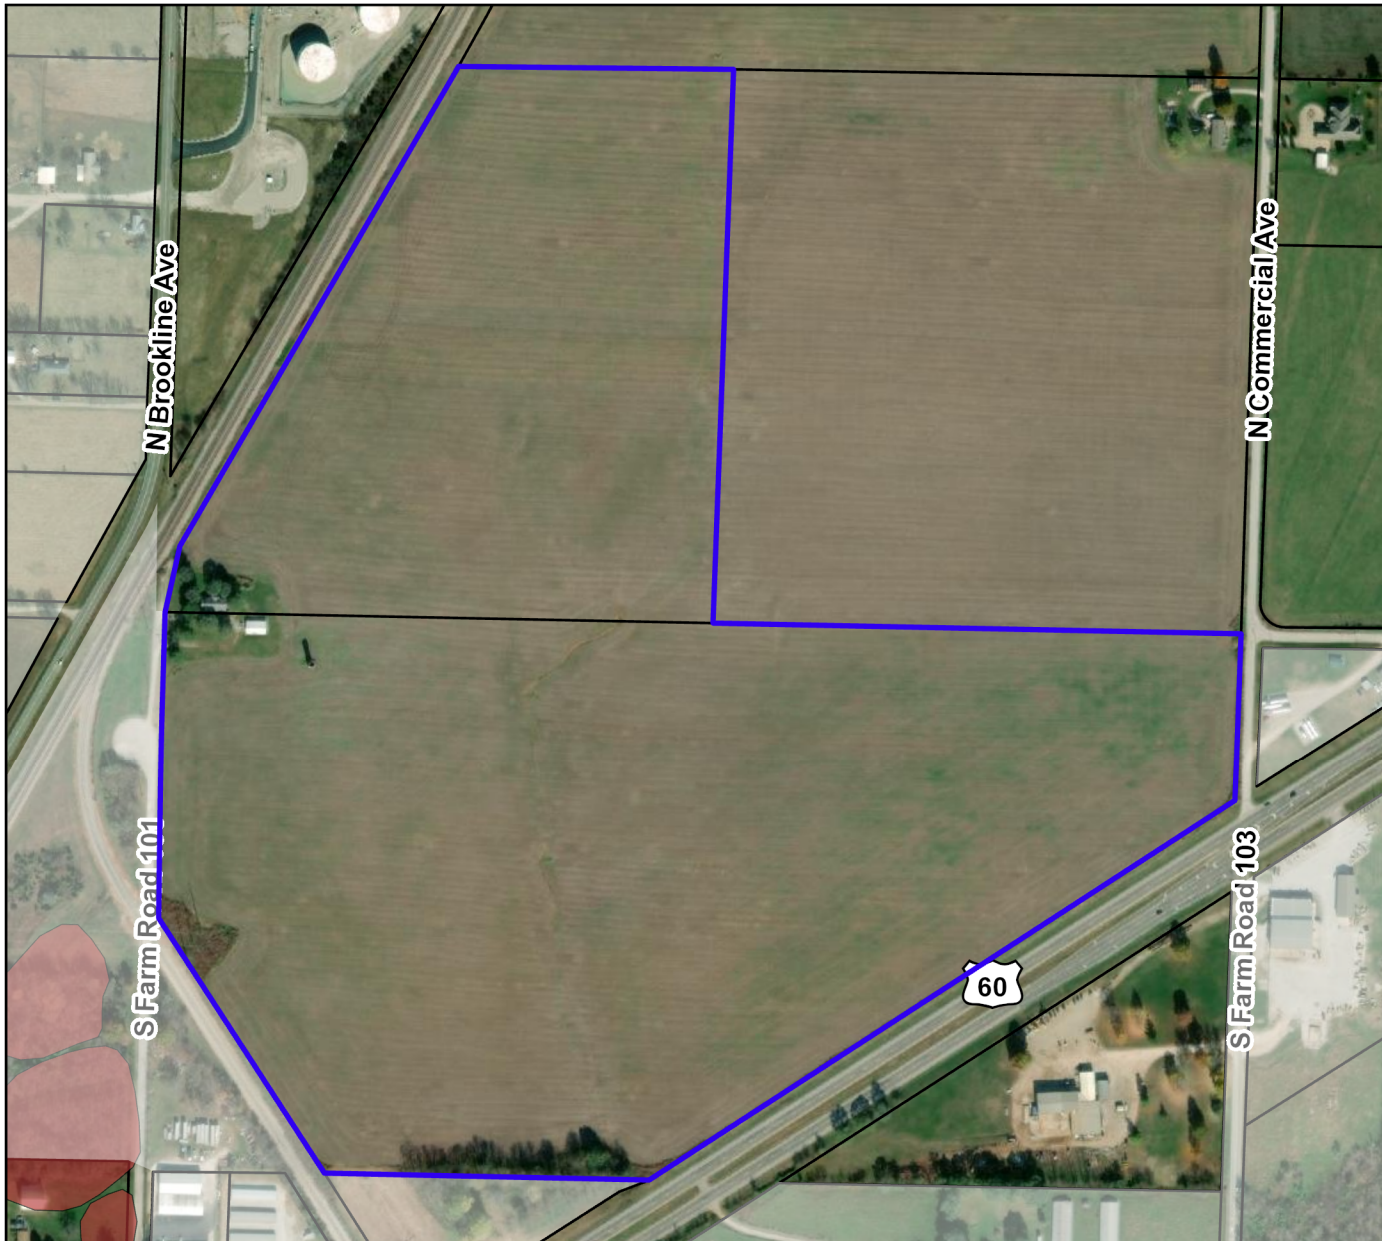

PDD 21-004: Stone Creek Falls

Vicinity Map

Legend

-  Stone Creek Falls
-  Parcels
-  Sinkhole
-  Floodplain

Parcel Owner: United Bank & Trust
Parcel Address: 3456 South Farm Road 101
Area: 92.85 Acres
Existing Zoning: Agricultural (AG) and General Commercial (C-2)
Requested Zoning: PDD