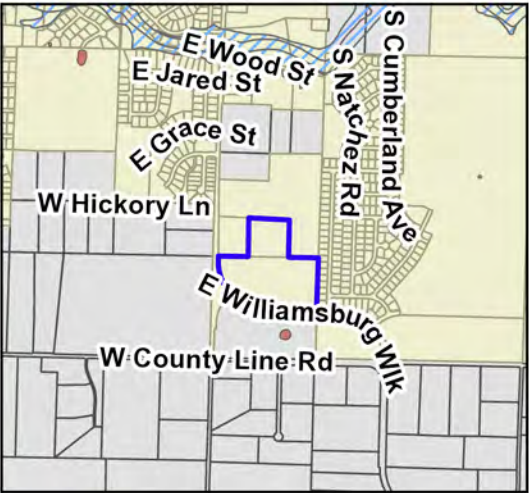

SUBD-PRE 21-004: Olde Savannah Phase 3

Vicinity Map

Legend

- Olde Savannah Phase 3
- Parcels
- Sinkhole
- Floodplain

Parcel Owner: Olde Savannah LLC
Parcel Location: 6400 Block of South Farm Road 89
Area: 22.95 Acres
Zoning: High Density Single Family Residential (R1-H)
Number of Lots: 82