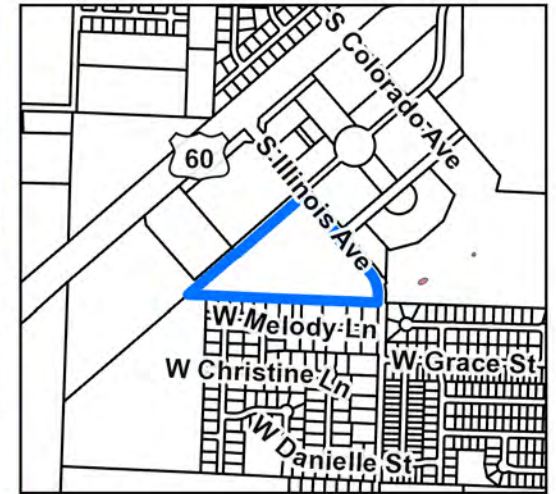

# SU 22-001: Wilmoth Storage Units

## Vicinity Map

### Legend

-  Wilmoth Storage Units
-  Floodplain
-  Sinkhole
-  Parcels

Parcel Owner: Wilmoth Oil Company  
Parcel Address: W US Highway 60  
Parcel Id Number: 881715200316  
Area: 14.04 Acres  
Accepting Ward: Ward 4  
City Zoning: C-2 General Commercial