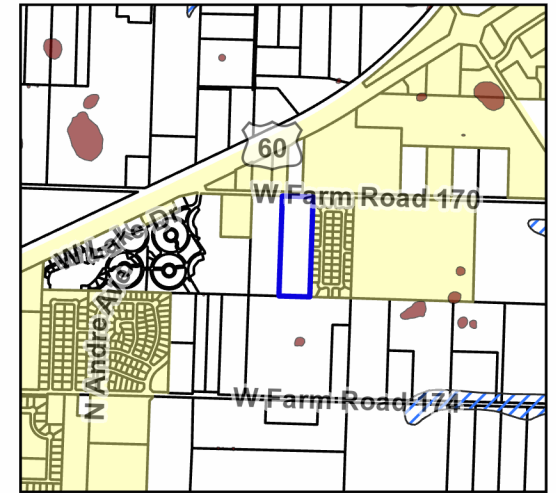

## Vicinity Map

### Legend

-  Kyle Kirk
-  Parcels
-  Republic City Limits
-  Sinkhole
-  Floodplain

Parcel Owner: Kyle Kirk  
Parcel Address: 7200 Block of West Farm Road 170  
Parcel ID Number: 881715200002  
Area: 12 Acres  
County Zoning: Agriculture (A-1)  
City Zoning Upon Annexation: Agricultural (AG)  
Future Land Use Designation: Medium Density Residential