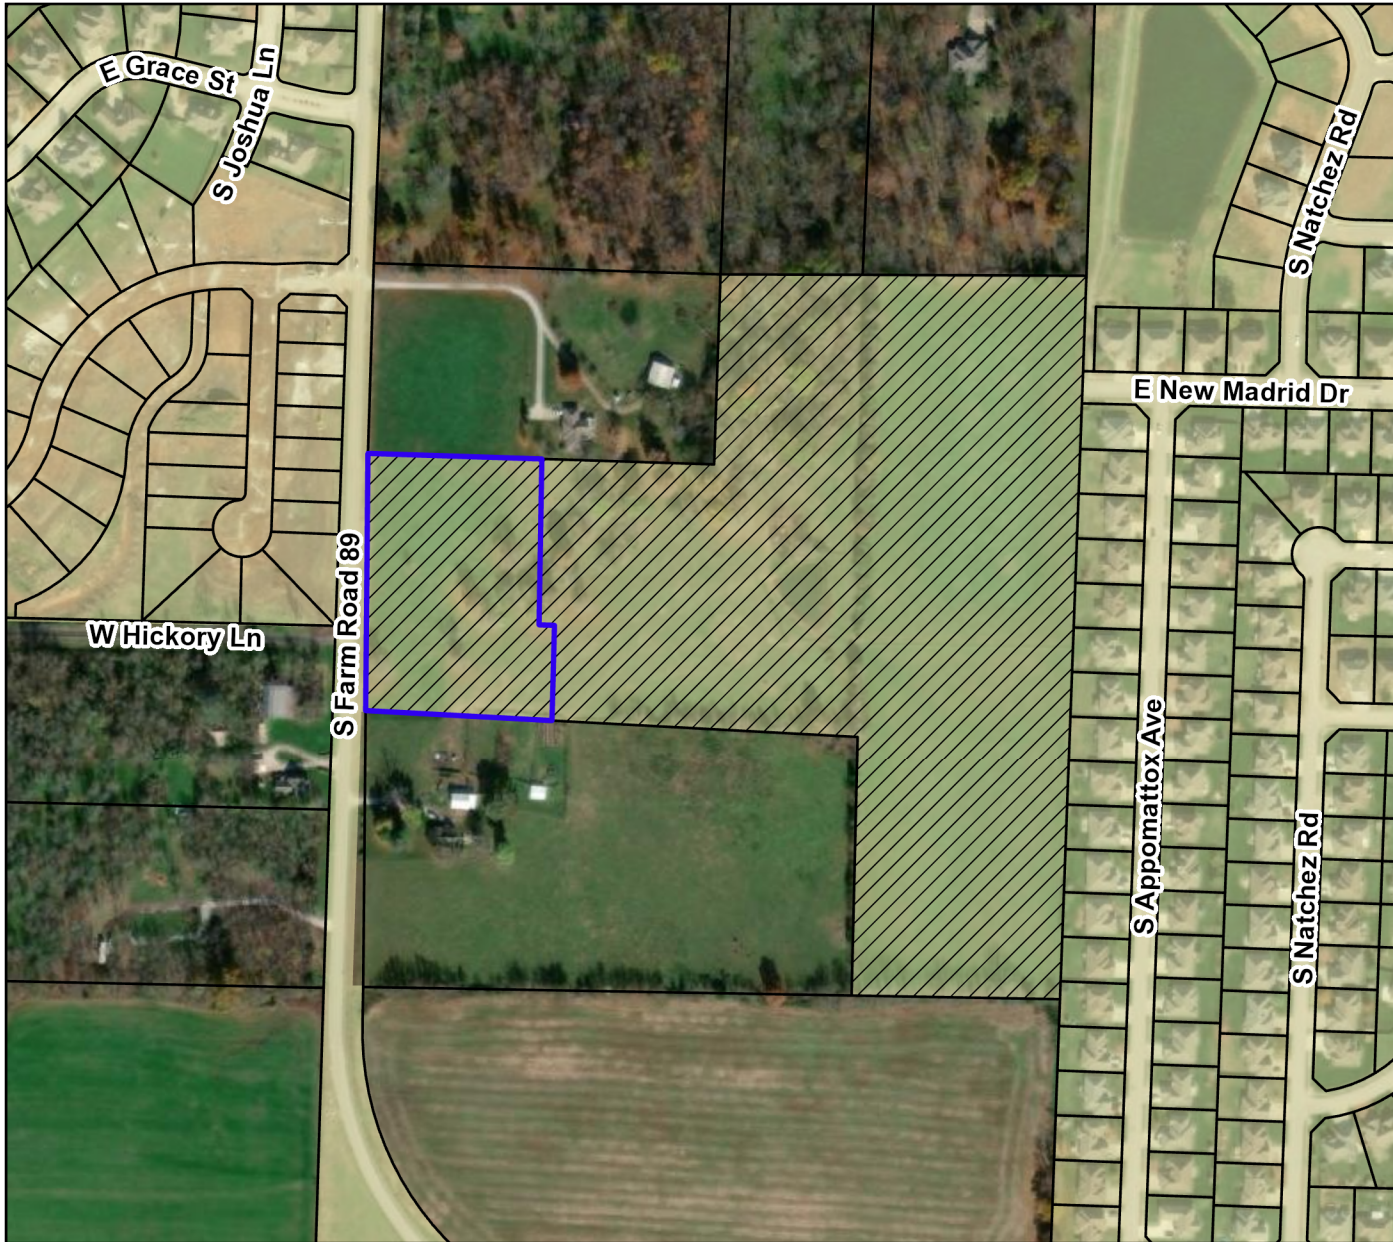

# SUBD-FNL 21-004 Olde Savannah Phase 1.1

## Vicinity Map

### Legend

-  Olde Savannah Phase 1.1
-  Olde Savannah Subdivision
-  Parcels
-  Sinkhole
-  Floodplain

Parcel Owner: Olde Savannah, LLC  
Parcel Address: 6300 Block of South Farm Road 89  
Area: 3.62 Acres  
Zoning: High Density Single-Family Residential (R1-H)  
Number of Lots: 12  
Number of Dwelling Units: 12