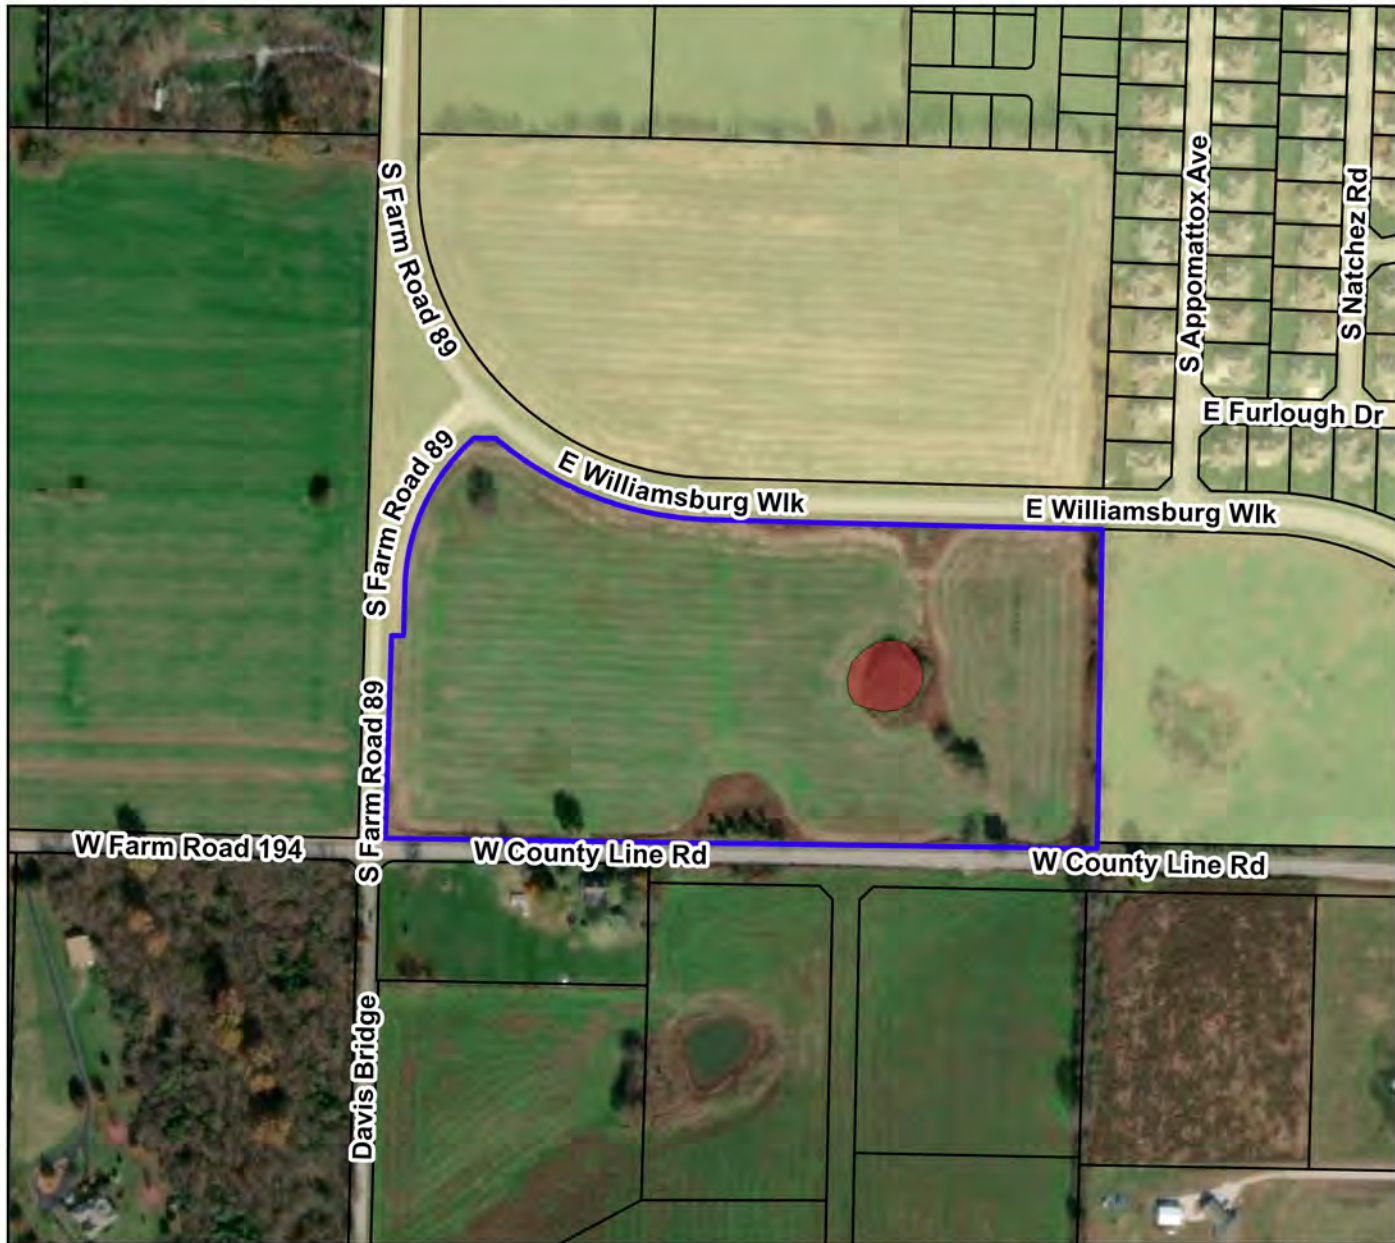

# ANNX 21-011: Olde Savannah LLC Co

## Vicinity Map

### Legend

-  Subject Property
-  Parcels
-  Republic City Limits
-  Sinkhole
-  Floodplain

Parcel Owner: Olde Savannah LLC Co.  
Parcel Address: 6600 Block of S Farm Rd 89  
Area: 15.09 Acres  
Existing Zoning: Agriculture (A-1)  
Zoning Upon Annexation: Agricultural (AG)