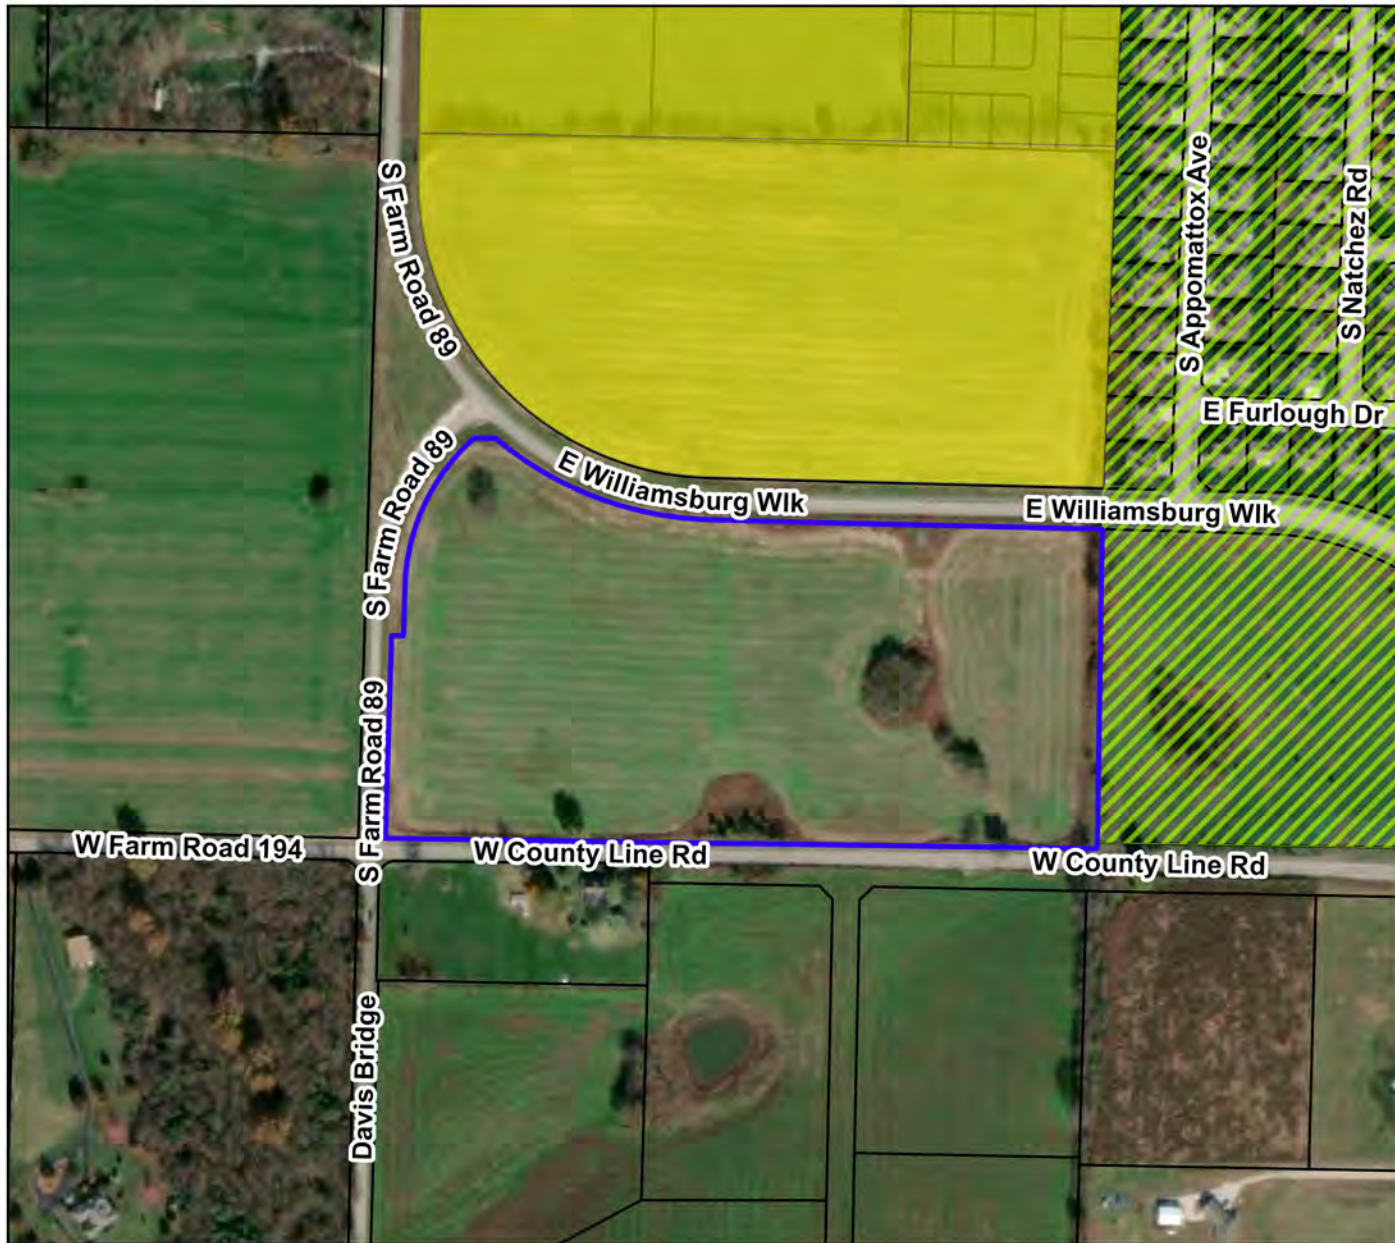

ANNX 21-011: Olde Savannah LLC Co

Zoning Map

Legend

- Subject Property
 - Parcels
- Zoning**
- AG Agricultural
 - C-1 Commercial
 - C-2 General Commercial
 - C-3 General Commercial
 - M-1 Light Manufacturing
 - M-2 Heavy Manufacturing
 - PDD Planned Development
 - R1-L Single Family Low Density
 - R1-M Single Family Medium Density
 - R1-H Single Family High Density
 - R1-Z Zero Lot Line Residential
 - R-2 Two-family Residential
 - R-3 Multi-family Residential

Parcel Owner: Olde Savannah LLC Co.
 Parcel Address: 6600 Block of S Farm Rd 89
 Area: 15.09 Acres
 Existing Zoning: Agriculture (A-1)
 Zoning Upon Annexation: Agricultural (AG)