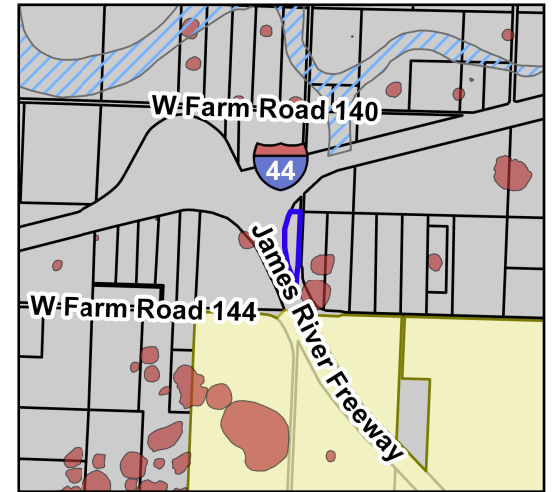

Convoy of Hope Property for City Agreement

Vicinity Map

Legend

-  Convoy Agreement Property
-  Parcels
-  Republic City Limits
-  Sinkhole
-  Floodplain

Parcel Owner: Convoy of Hope
Parcel Id No.: 881428100025
Area: 3.12 Acres
Jurisdiction: Greene County