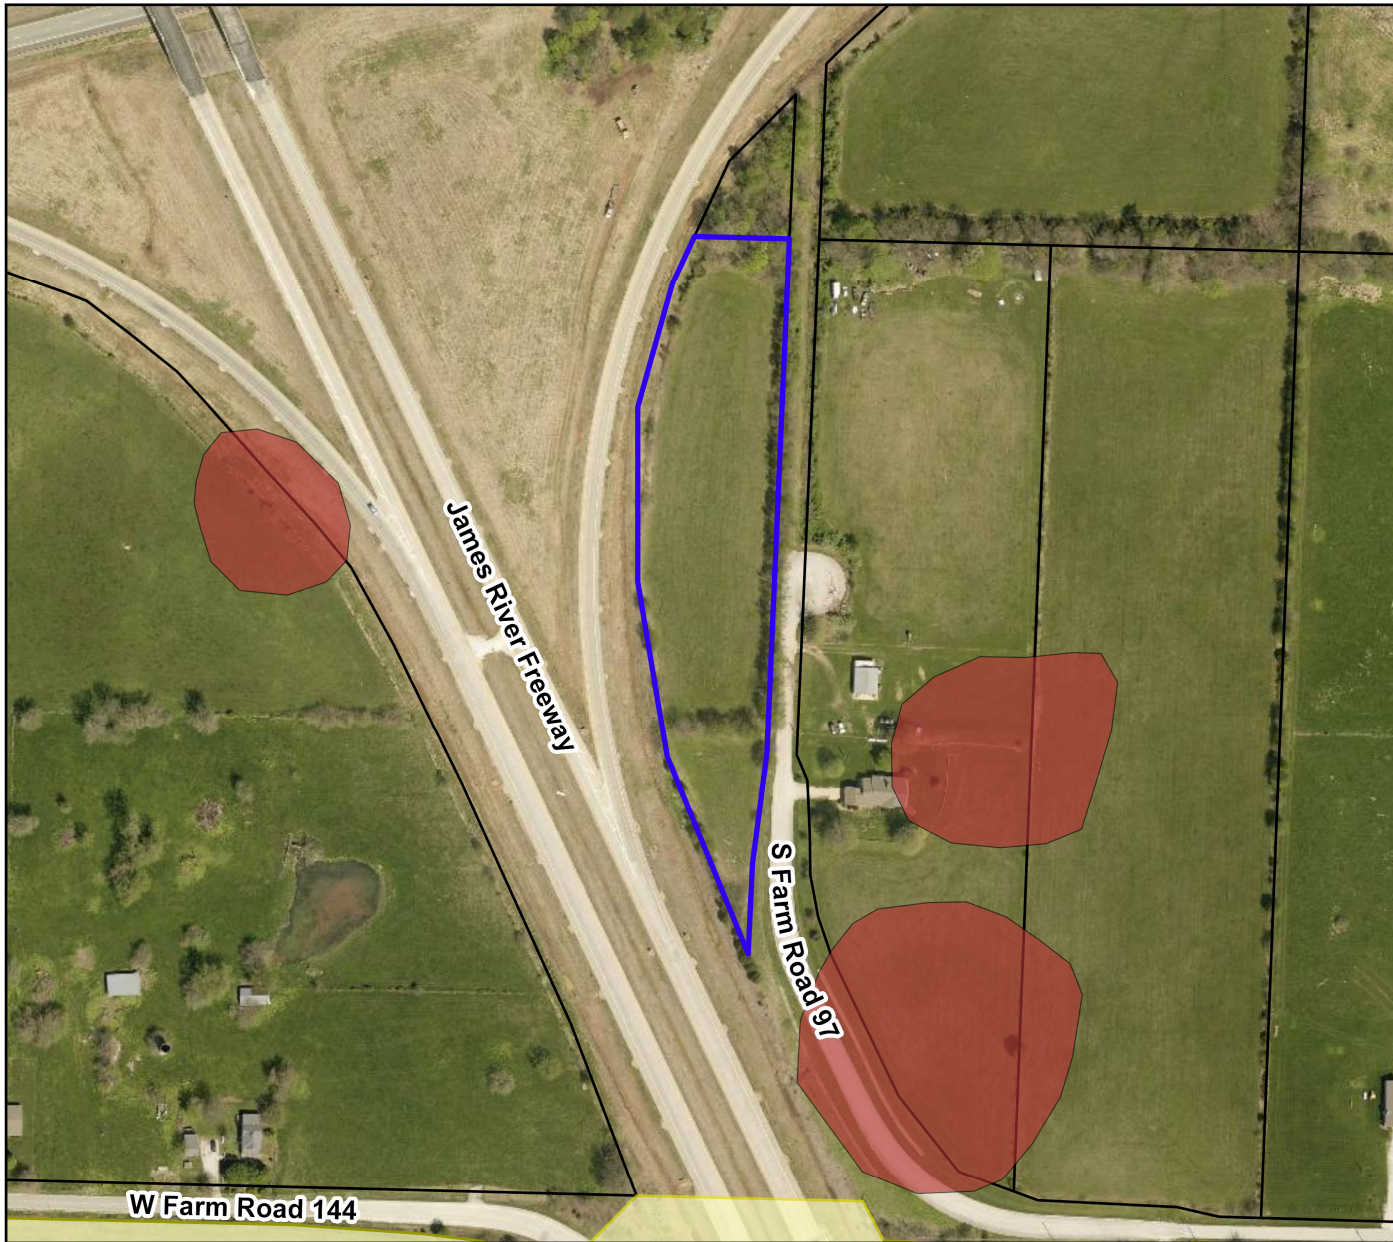

Convoy of Hope Property for City Agreement

Vicinity Map

Legend

-  Convoy Agreement Property
-  Parcels
-  Republic City Limits
-  Sinkhole
-  Floodplain

Parcel Owner: Convoy of Hope
Parcel Id No.: 881428100025
Area: 3.12 Acres
Jurisdiction: Greene County