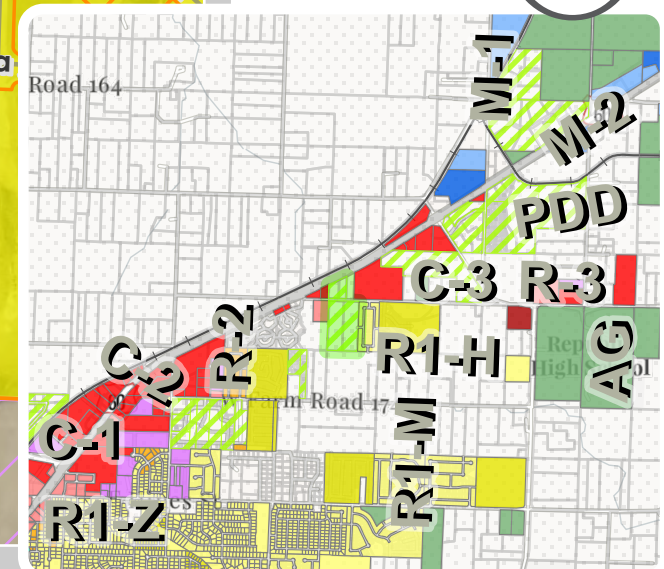

Owner/Applicant
Kyle Kirk/Kirk Werks LLC

ADDRESS
7200 Block of West Farm
Road 170

ZONING
KIRKWOOD ESTATES PDD
(PDD 23-005) | REQUESTED
KIRKWOOD ESTATES PDD
AMENDED

WARD
1

ACREAGE
28.88

KIRKWOOD ESTATES PDD AMENDED

PDD 24-003 | PDD

 **Site Extent**

 **Out of City**