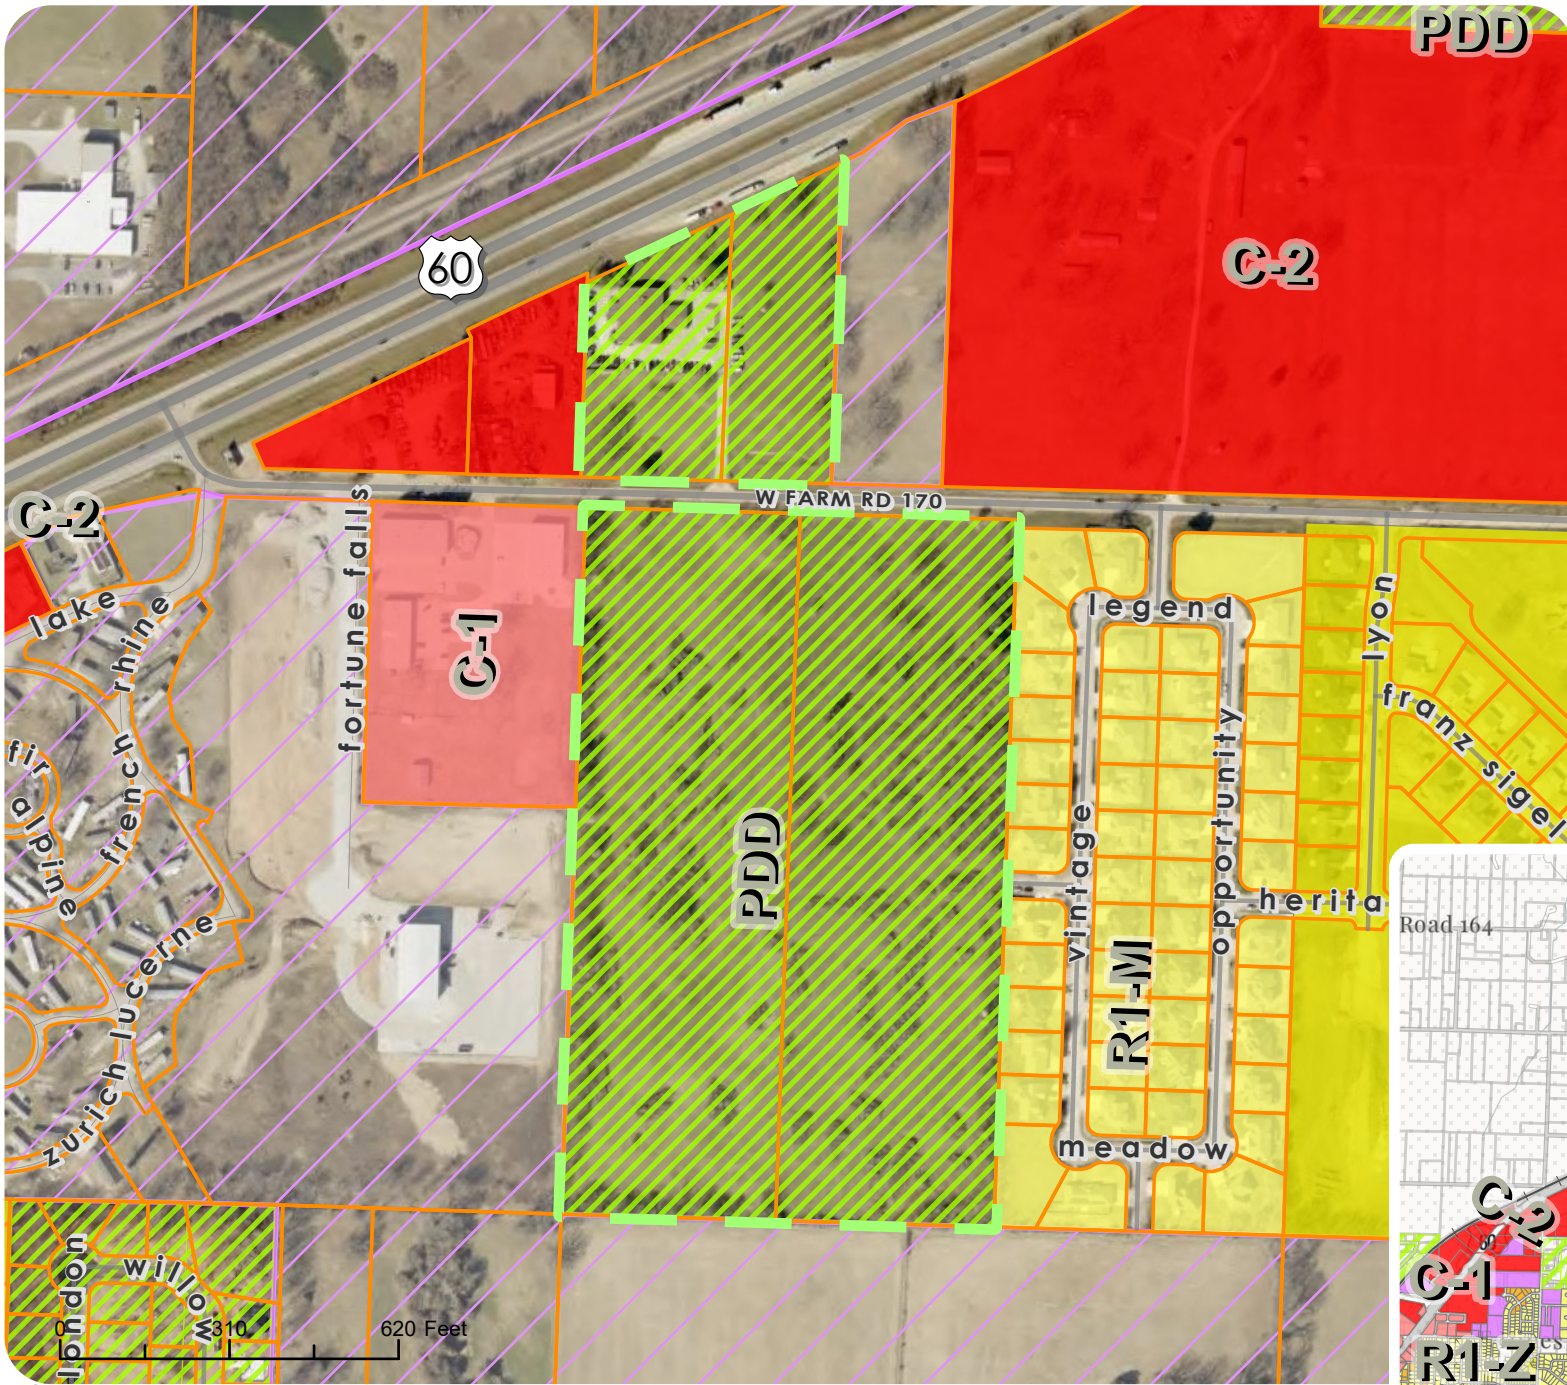

Owner/Applicant
Kyle Kirk/Kirk Werks LLC

ADDRESS
7200 Block of West Farm
Road 170

ZONING
KIRKWOOD ESTATES PDD
(PDD 23-005) | REQUESTED
KIRKWOOD ESTATES PDD
AMENDED

WARD
1

ACREAGE
28.88

KIRKWOOD ESTATES PDD AMENDED

PDD 24-003 | PDD

 **Site Extent**

 **Out of City**