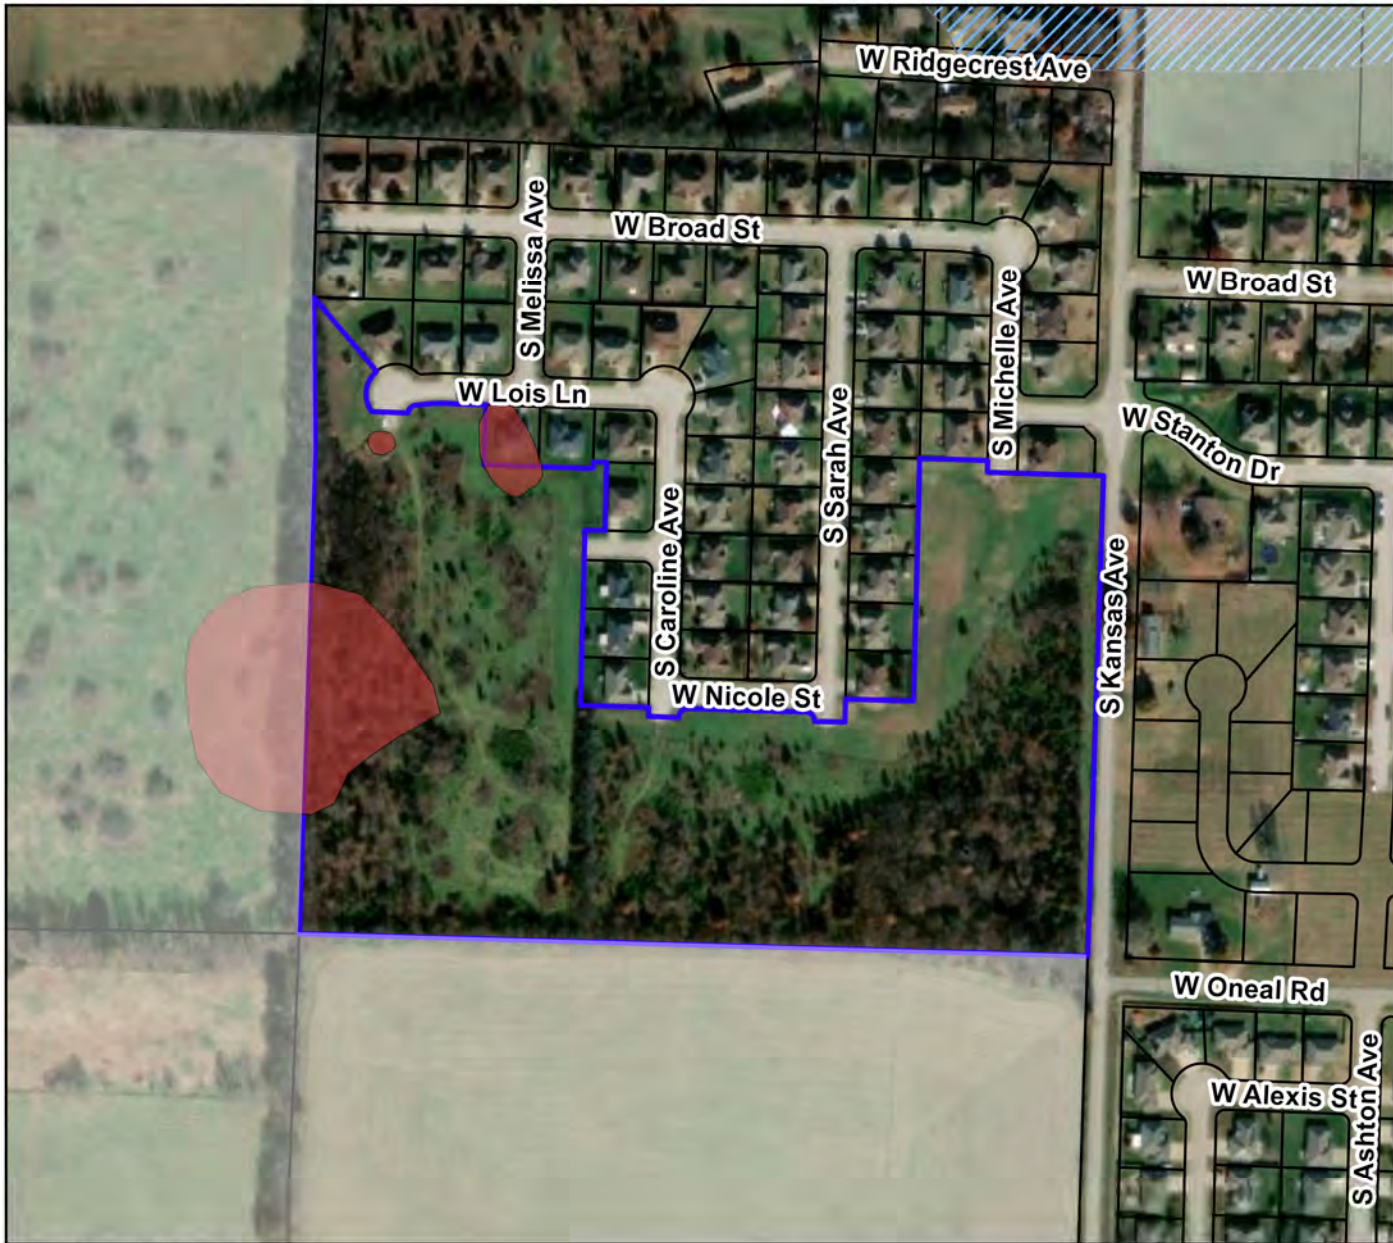

SUBD-FNL 21-009: Birch Pointe

Vicinity Map

Legend

-  Birch Pointe
-  Parcels
-  Sinkhole
-  Floodplain

Parcel Owner: S6 Birch Pointe LLC
Number of Lots: 62
Area: 21.1 Acres
Zoning: Medium Density Single-Family Residential (R1-M)