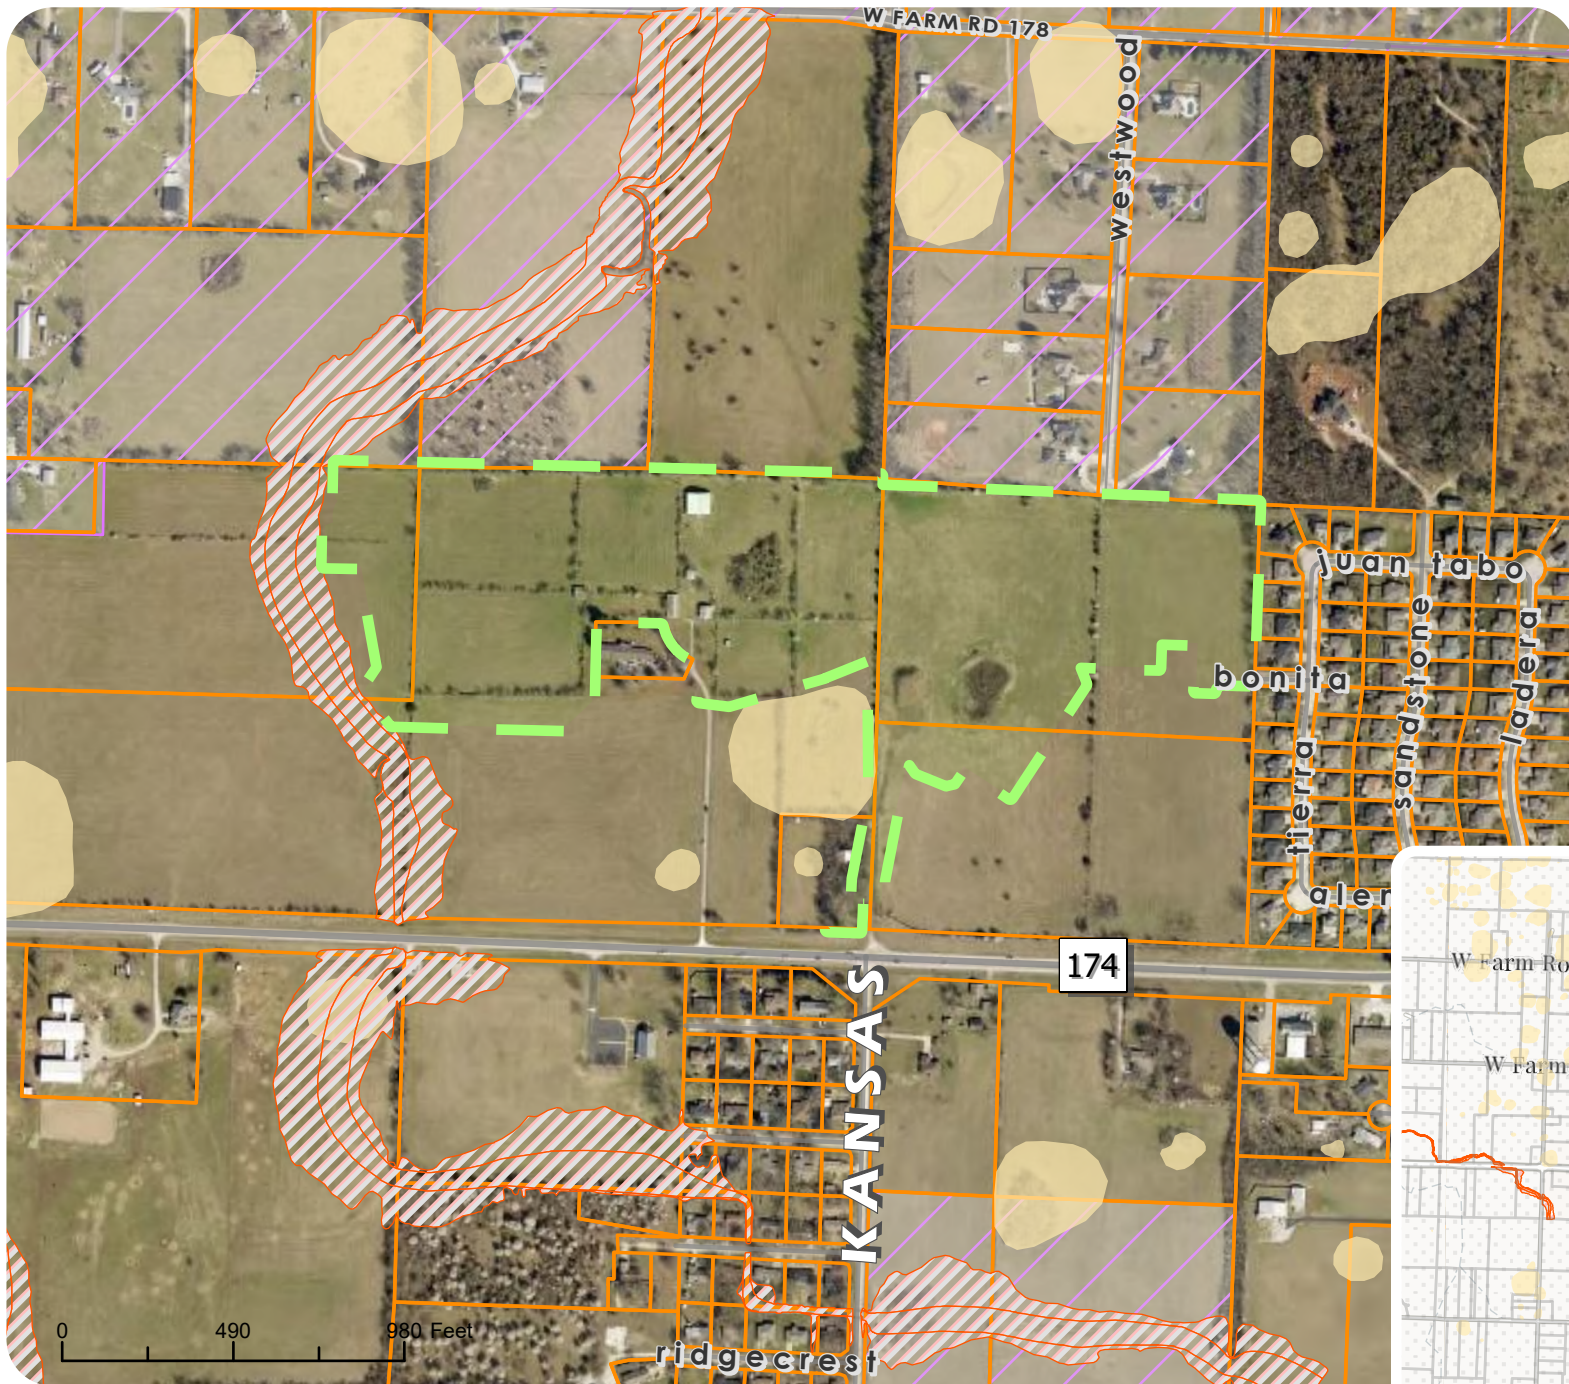

Owner/Applicant
PRAIRIE RIDGE REPUBLIC LLC

ADDRESS
800-1500 Block of West
State Highway 174

ZONING
PRAIRIE RIDGE PDD

WARD
2

ACREAGE
38.6

PRAIRIE RIDGE PH I FINAL PLAT

SUBD-FNL 25-002 | FINAL PLAT

- Site Extent**
- Sinkholes**
- Out of City**
- Floodplain**