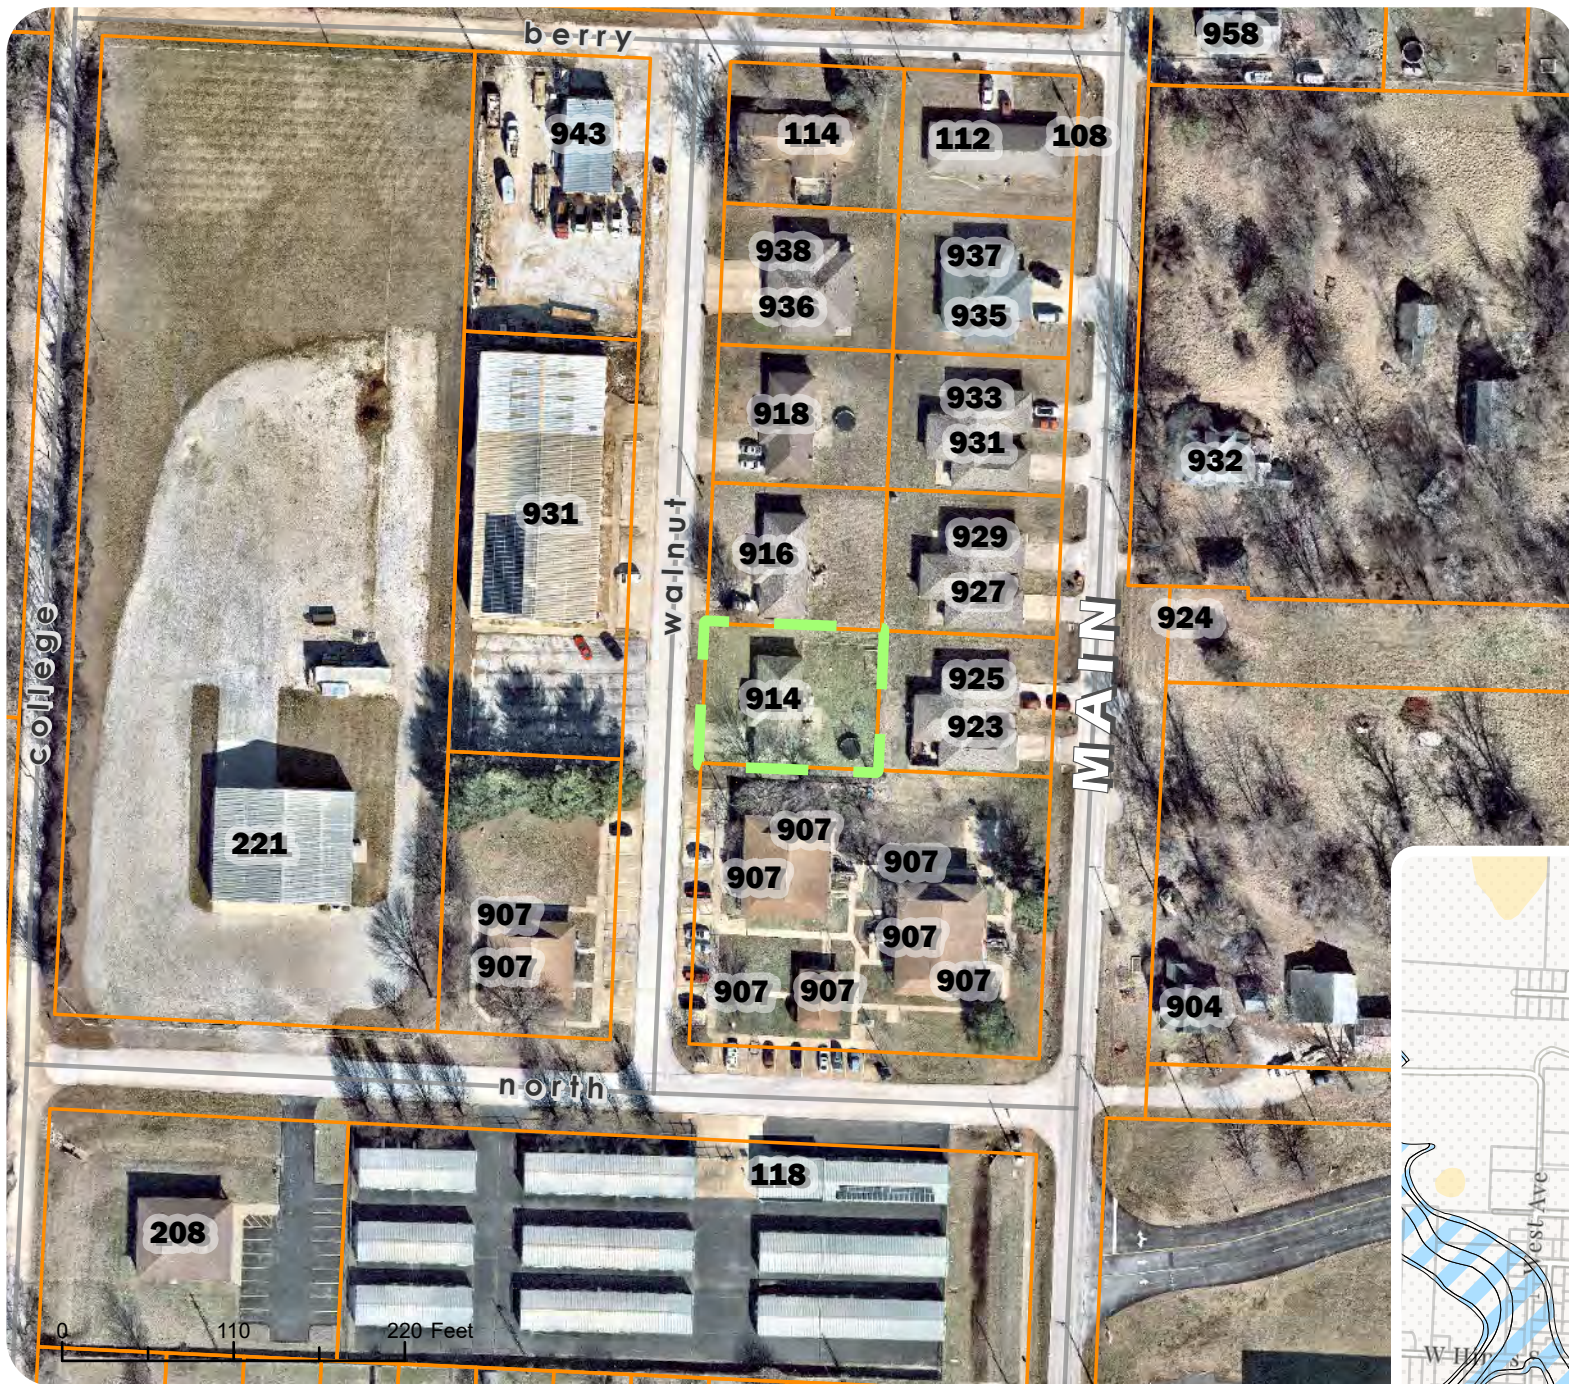

Owner/Applicant
VL PROPERTIES LLC

ADDRESS
914 N. Walnut Ave.
ZONING
M-1 | REQUESTED: R1-M
PIN
1718401006

WARD
2

ACREAGE
0.23

914 N. WALNUT AVE.
REZN 24-010 | REZONE

-  **Site Extent**
-  **Sinkholes**
-  **Out of City**
-  **Floodplain**