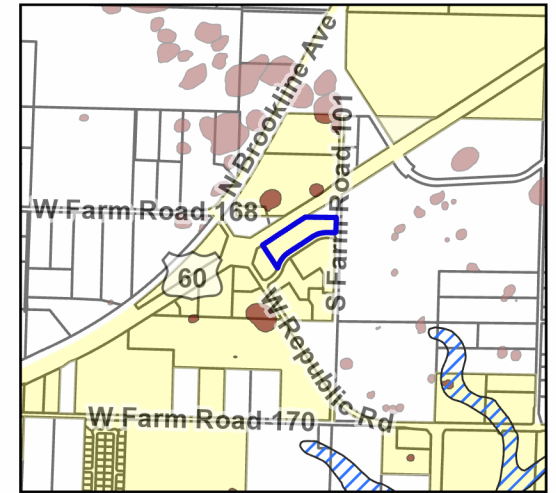

SUBD-FNL 21-002

Vicinity Map

Legend

- Parcels
- Sinkhole
- Floodplain
- 60 West

GeoEye, Maxar, Microsoft

Parcel Owner: 60 West Property Investors, LLC
Parcel Address: 3400 - 3900 Block of East Old Stone Avenue
Area: 5.73 Acres
Zoning: Fieldstone PDD