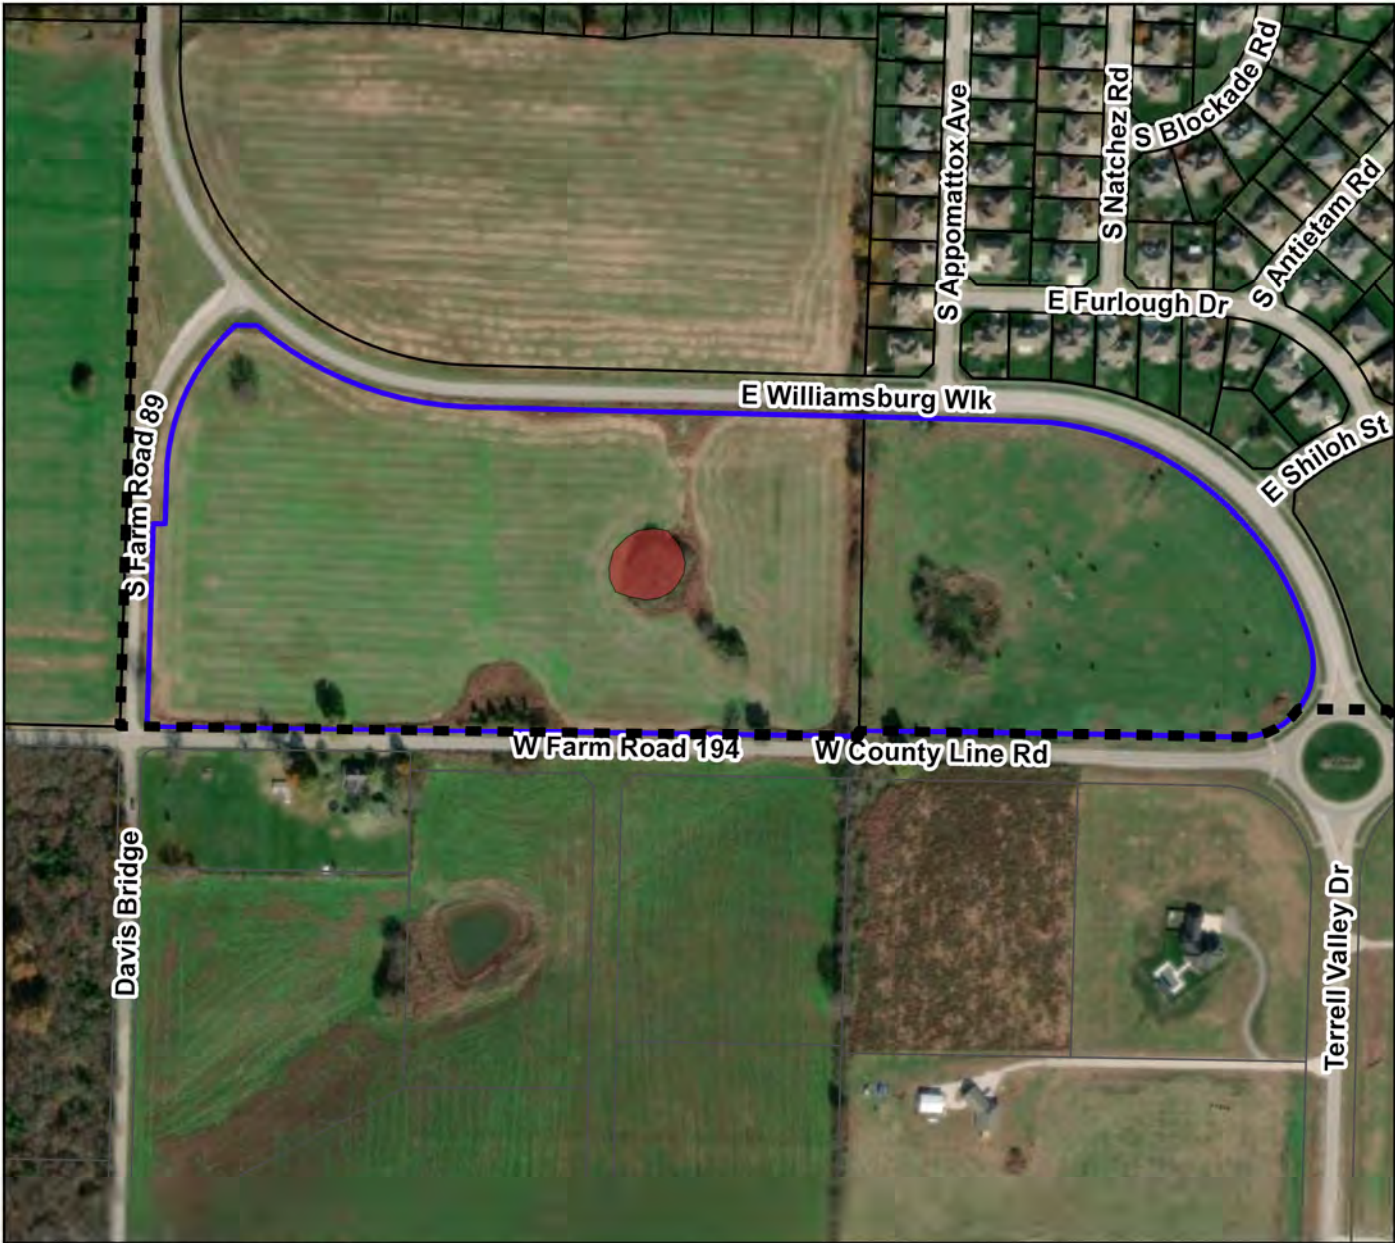

SUBD-PRE 22-002: Olde Savannah Phase 4

Vicinity Map

- Legend**
- Olde Savannah Ph 4
 - Parcels
 - Sinkhole
 - Floodplain

Parcel Owner: Olde Savannah Phase 4
Area: 29.5 Acres
Zoning: High Density Single-Family Residential (R1-H)
Lots: 101