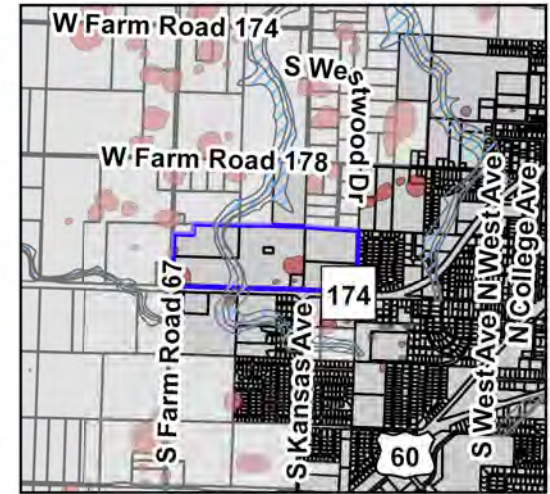

# PDD 22-004: Prairie Ridge

## Vicinity Map

### Legend

- Prairie Ridge PDD
- Parcels
- Sinkhole
- Floodplain

Owner: Republic Land Holdings LLC  
Area: 100.64  
Existing Zoning: Sandstone PDD  
Requested Zoning: Prairie Ridge PDD