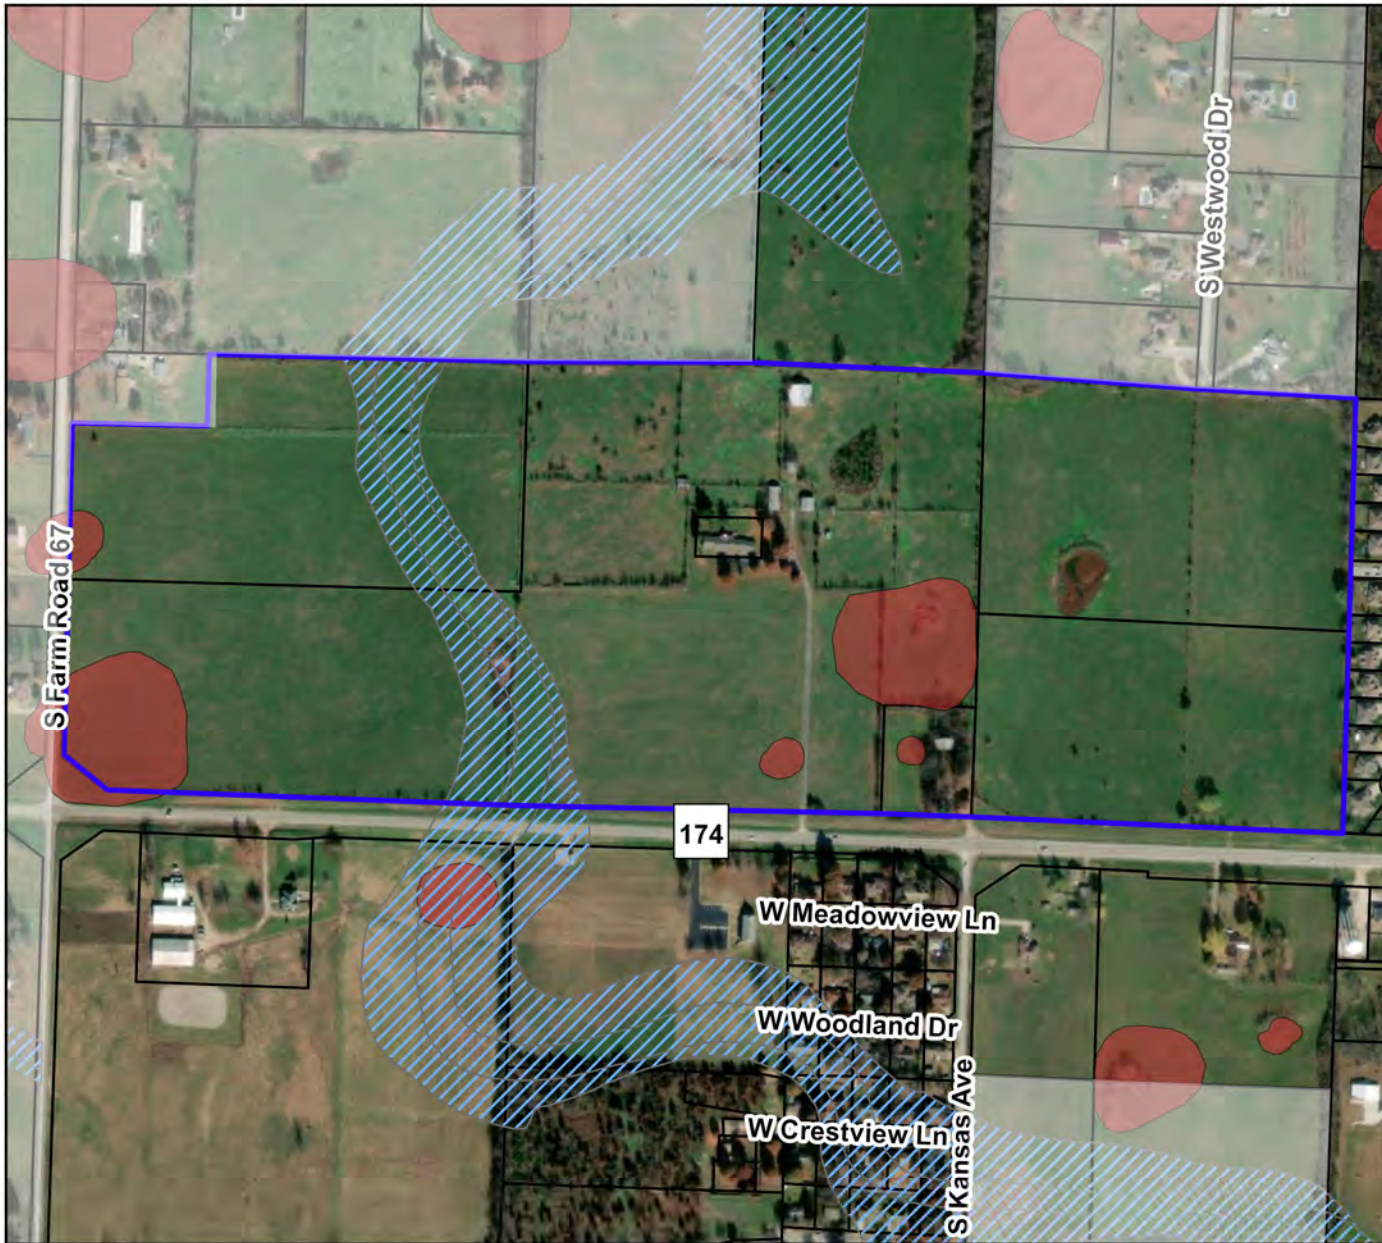

# PDD 22-004: Prairie Ridge

## Vicinity Map

### Legend

- Prairie Ridge PDD
- Parcels
- Sinkhole
- Floodplain

Owner: Republic Land Holdings LLC  
Area: 100.64  
Existing Zoning: Sandstone PDD  
Requested Zoning: Prairie Ridge PDD