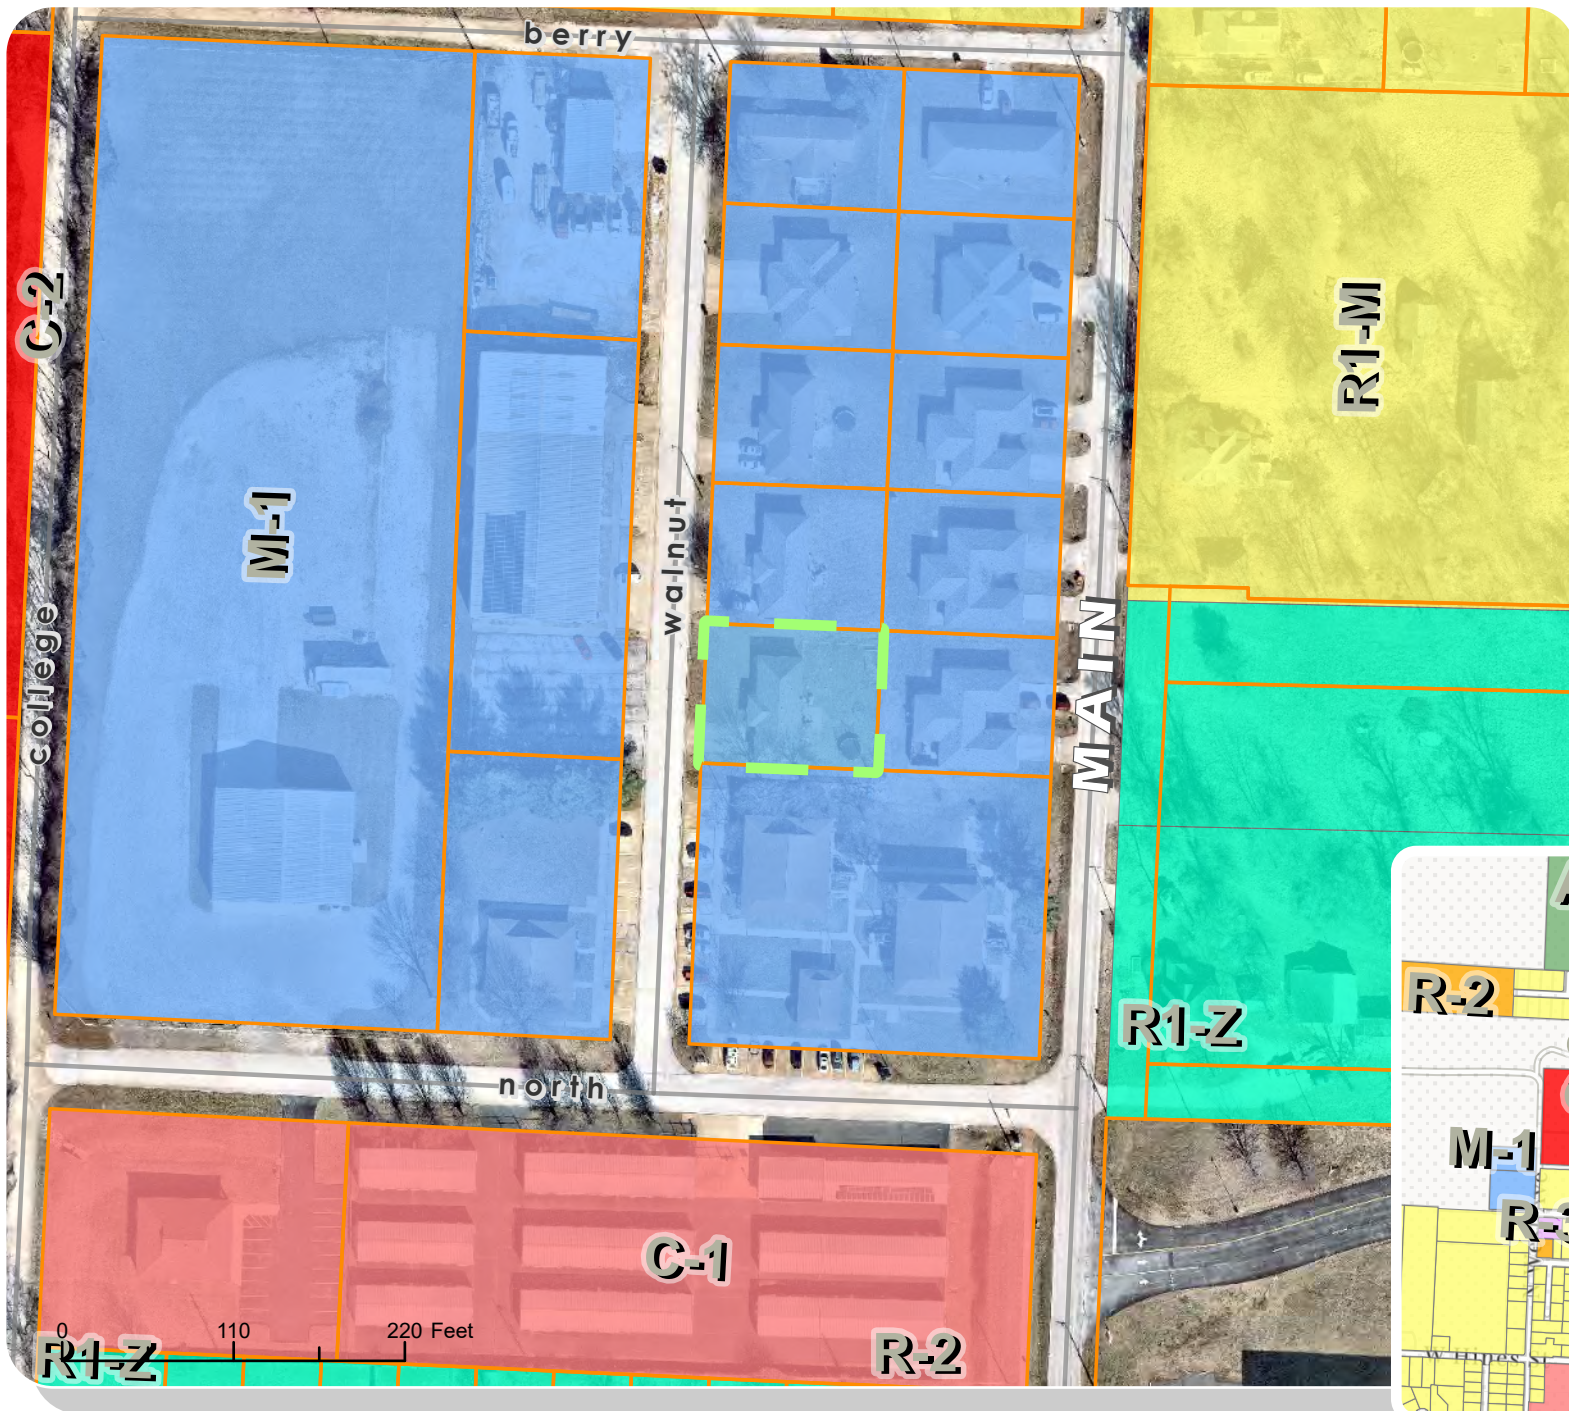

Owner/Applicant  
VL PROPERTIES LLC

ADDRESS  
914 N. Walnut Ave.  
ZONING  
M-1 | REQUESTED: R1-M  
PIN  
1718401006

WARD  
2

ACREAGE  
0.23

 Site Extent

 Out of City

914 N. WALNUT AVE.  
REZN 24-010 | REZONE