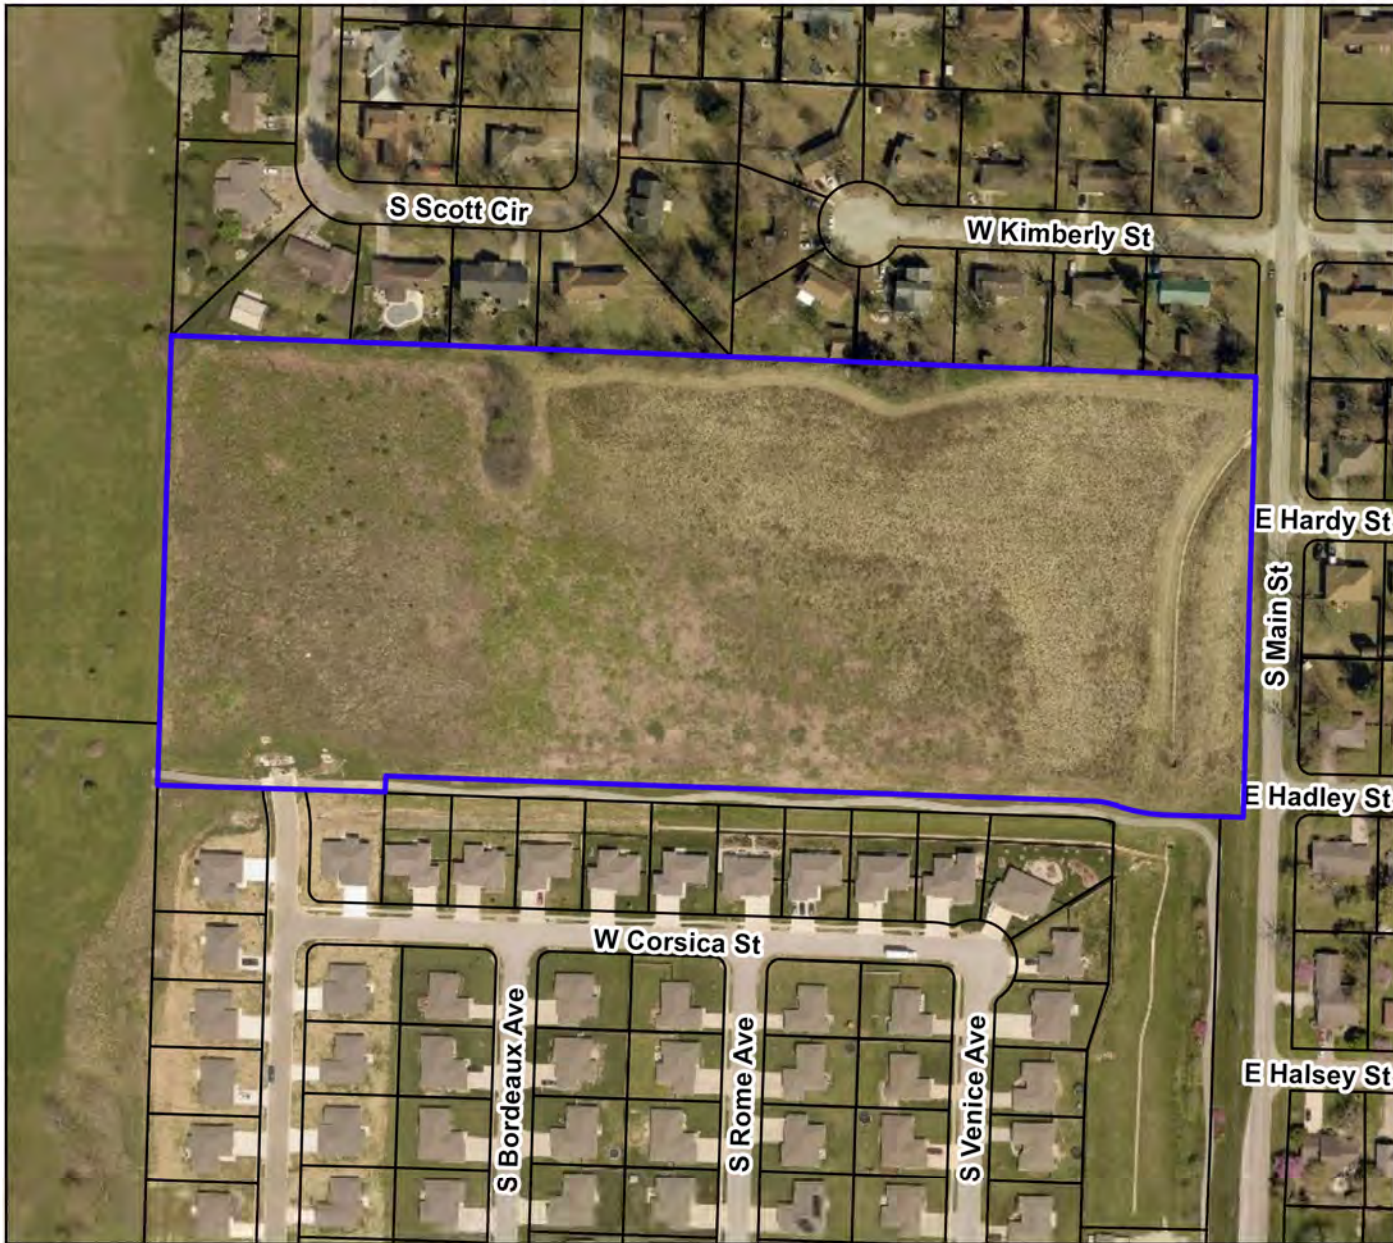

# SUBD-FNL 21-008: Monte Cristo Phase 10

## Vicinity Map

### Legend

-  Monte Cristo 10
-  Parcels
-  Sinkhole
-  Floodplain

Parcel Owner: RLDC LLC  
Parcel Address: Northern Termination of S. Calabria Ave.  
Area: 15.5 acres  
Zoning: PDD (Monte Cristo)  
Number of Lots: 40