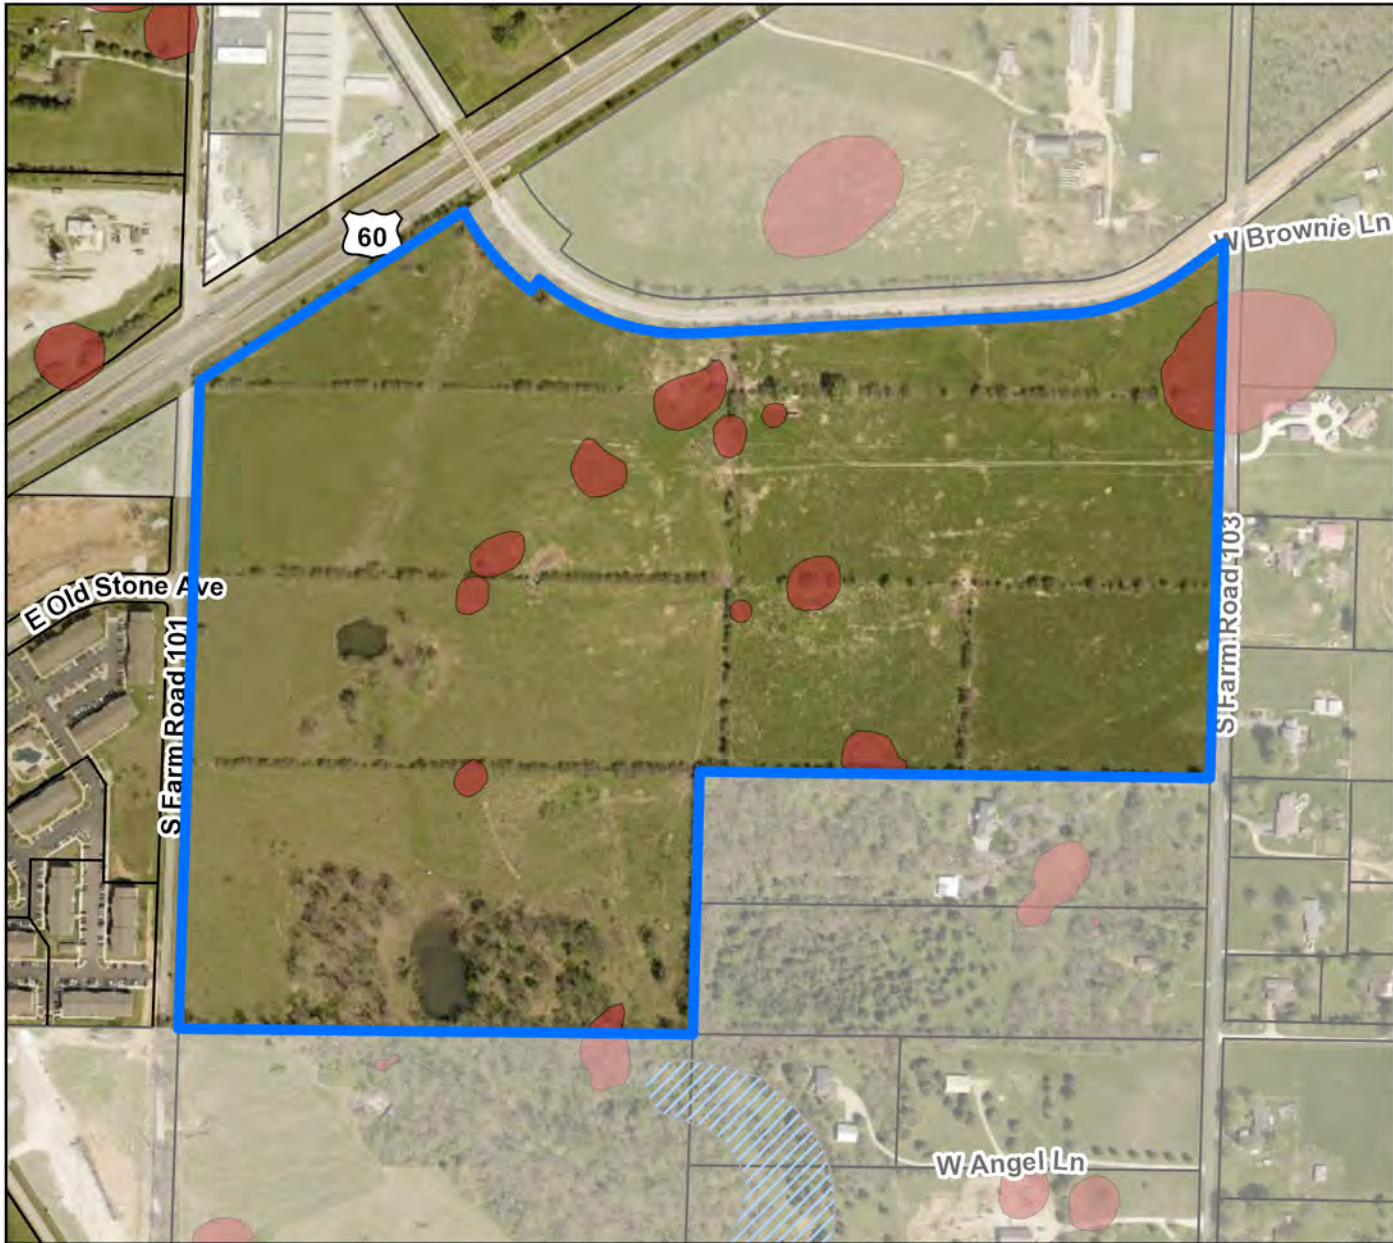

PDD21-005: Wilson's Valley PDD

Vicinity Map

Legend

-  Wilson's Valley LLC
-  Floodplain
-  Sinkhole
-  Parcels

Parcel Owner: Wilson's Valley LLC
Parcel Address: W US Highway 60
Parcel Id Number: 881711300019
Area: 91.56 acres
Ward 1
Current Zoning: AG & M-1