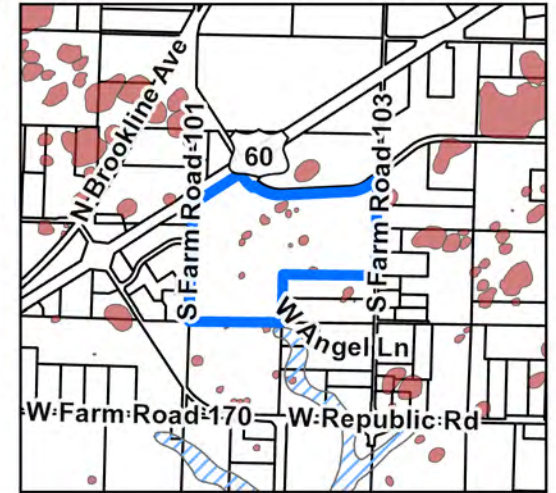

PDD21-005: Wilson's Valley PDD

Vicinity Map

Legend

-  Wilson's Valley LLC
-  Floodplain
-  Sinkhole
-  Parcels

Parcel Owner: Wilson's Valley LLC
Parcel Address: W US Highway 60
Parcel Id Number: 881711300019
Area: 91.56 acres
Ward 1
Current Zoning: AG & M-1