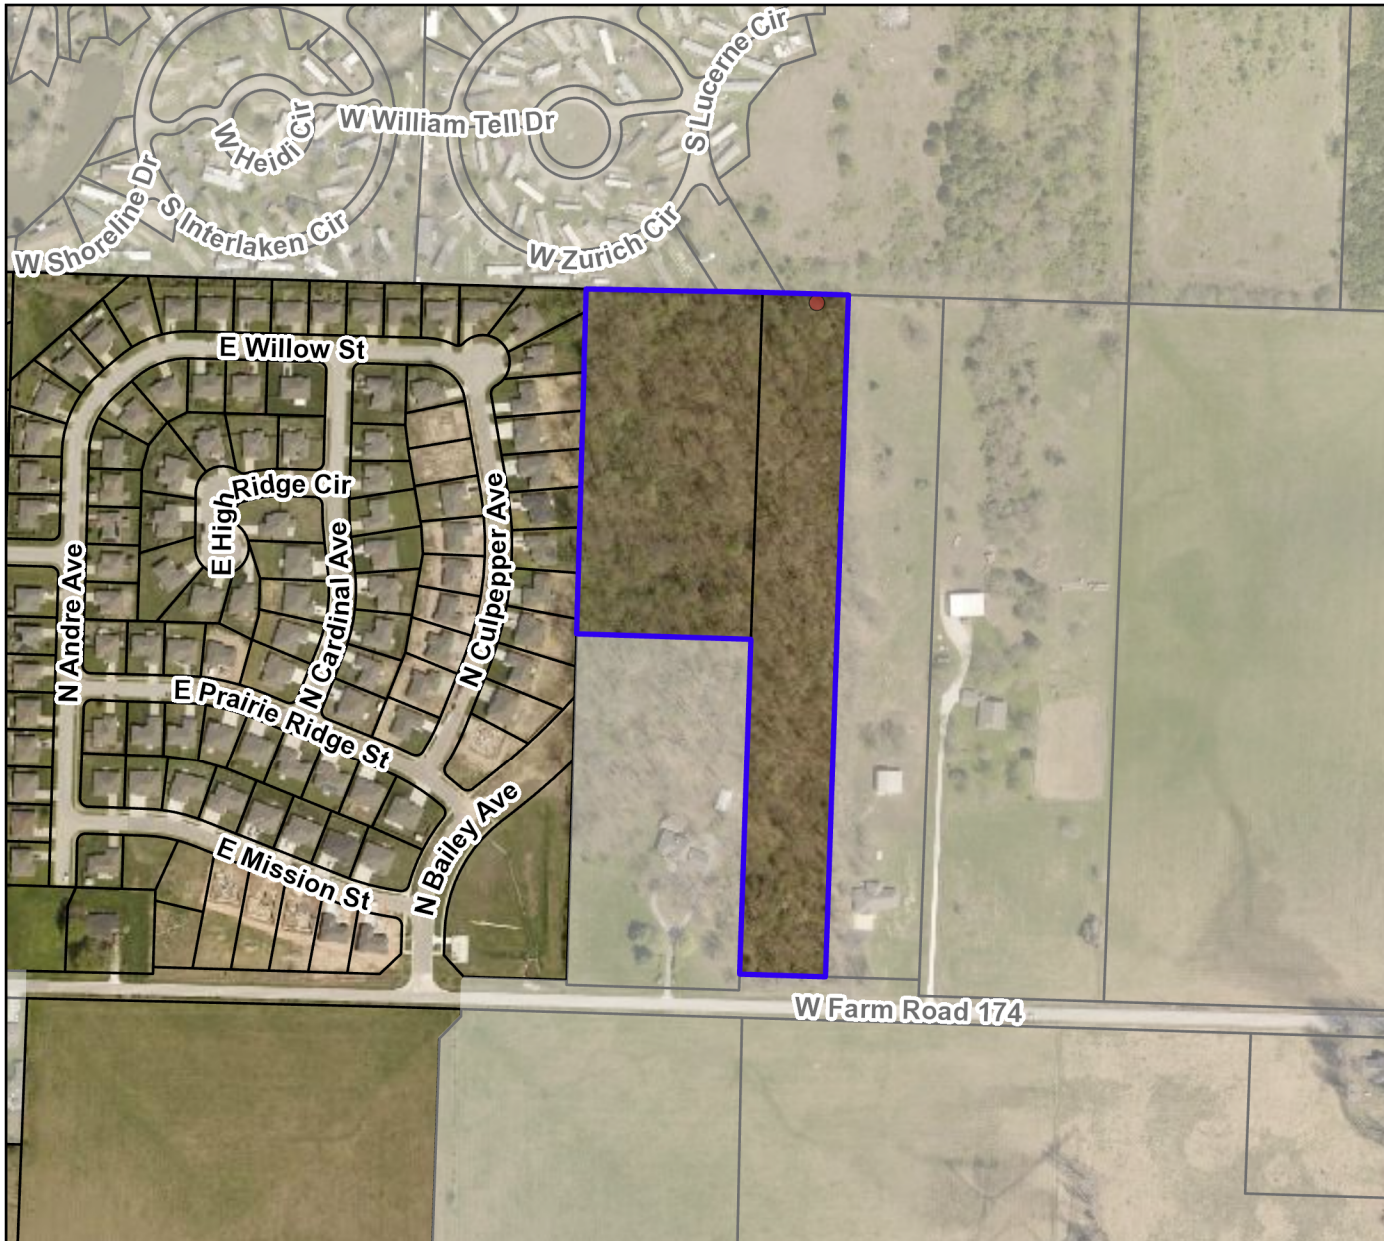

PDD 21-003: The Woods

Vicinity Map

Legend

-  The Woods
-  Parcels
-  Sinkhole
-  Floodplain

Parcel Owner: Dorothy J. Gardner Trust
Parcel Identification Number(s): 881715200263 & 881715200316
Area: 9.48 Acres
Existing Zoning: Agricultural (AG)
Requested Zoning: The Woods Planned Development District (PDD)