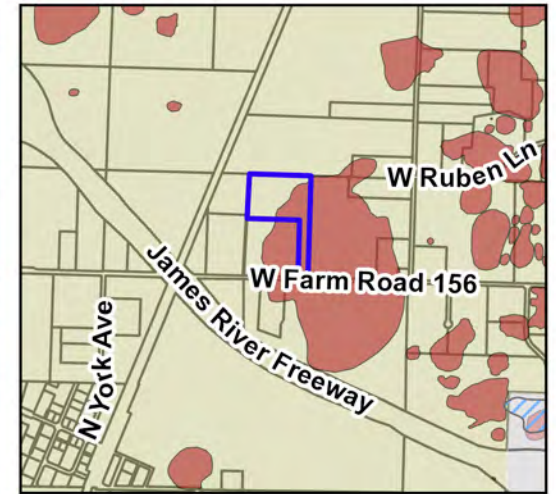

SU 21-002: Springfield Rugby Football Club

Vicinity Map

Legend

-  Springfield Rugby Football Club Field
-  Parcels
-  Sinkhole
-  Floodplain

Parcel Owner: Ruth F. Sawyer Trust
Parcel Address: 6100 Block of West Farm Road 156
Area: 13.12 Acres
Zoning: Agricultural (AG)
Special Use Requested: Sports Field (Rugby)