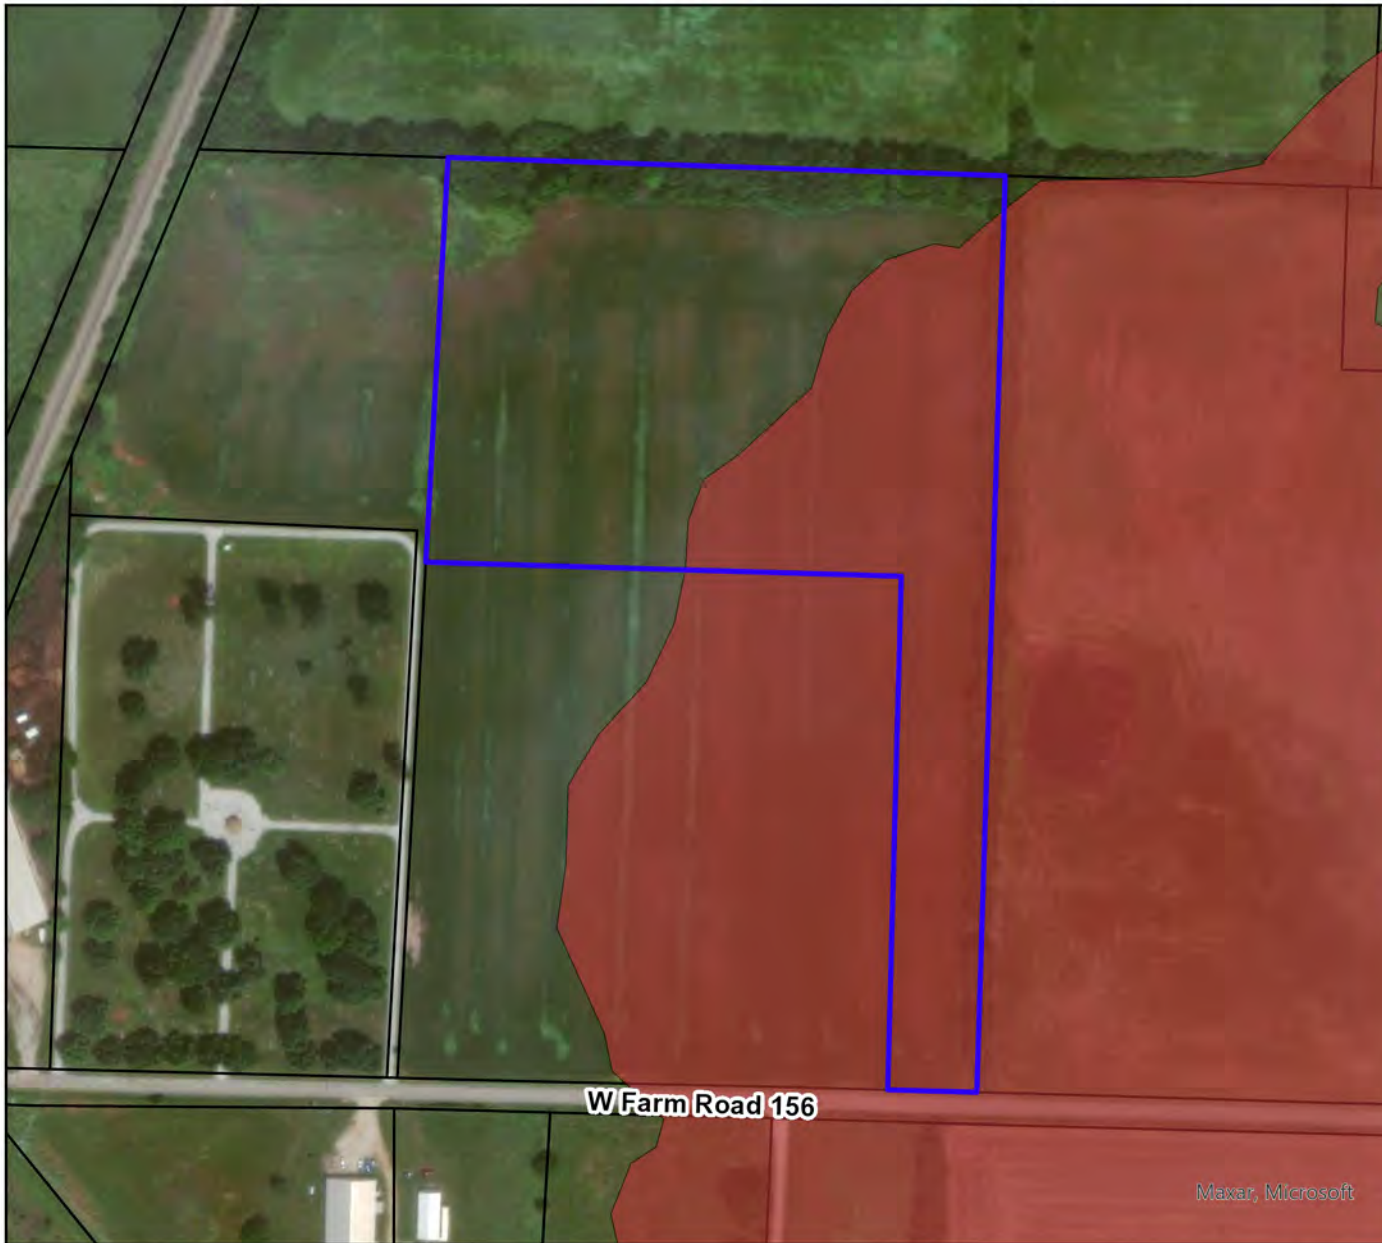

SU 21-002: Springfield Rugby Football Club

Vicinity Map

Legend

-  Springfield Rugby Football Club Field
-  Parcels
-  Sinkhole
-  Floodplain

Parcel Owner: Ruth F. Sawyer Trust
Parcel Address: 6100 Block of West Farm Road 156
Area: 13.12 Acres
Zoning: Agricultural (AG)
Special Use Requested: Sports Field (Rugby)