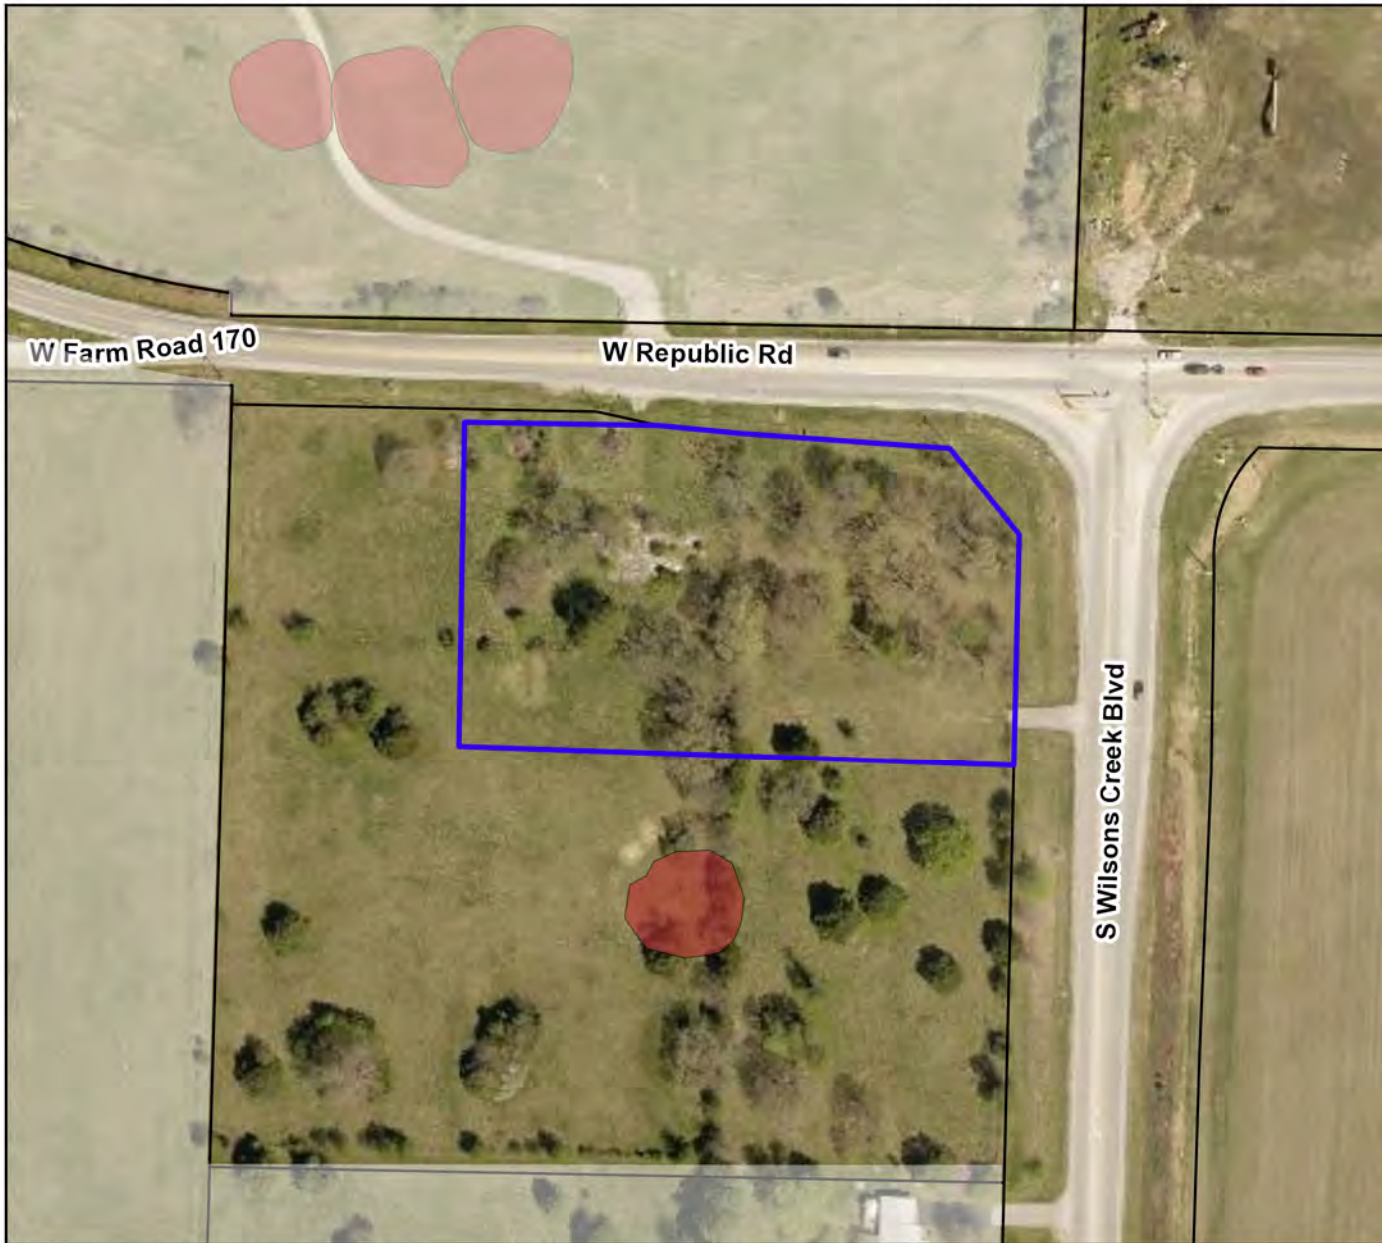

REZN 21-010: City of Republic

Vicinity Map

Legend

-  REZN 21-010
-  Parcels
-  Sinkhole
-  Floodplain

Parcel Owner: City of Republic
Parcel Address: 6552 West Farm Road 174
Area: 2.5 Acres
Existing Zoning: Local Commercial (C-1)
Requested Zoning: General Commercial (C-3)