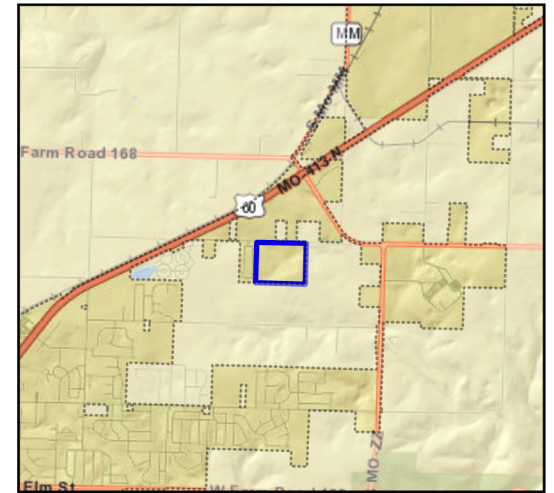

SUBD-PRE 20-006: Oak Hills

Vicinity Map

Legend

-  Republic City Limits
-  Parcels
-  Oak Hills

Parcel Owner: Turner Residential Holding, LLC
Parcel Address: 7012 West Farm Road 170
Area: 48.5 Acres
Zoning: High-Density Single Family Residential (R1-H)
No. of Lots: 139