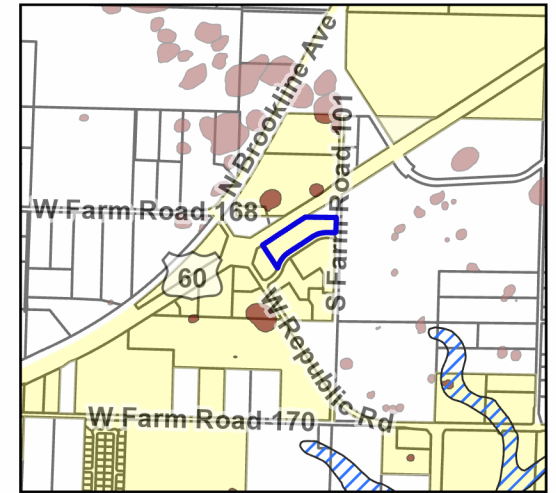

# VACA 21-001

## Vicinity Map

### Legend

- Parcels
- Sinkhole
- Floodplain
- 60 West

Parcel Owner: 60 West Property Investors, LLC  
Parcel Address: 3400 - 3900 Block of East Old Stone Avenue  
Area: 5.73 Acres  
Zoning: Fieldstone PDD