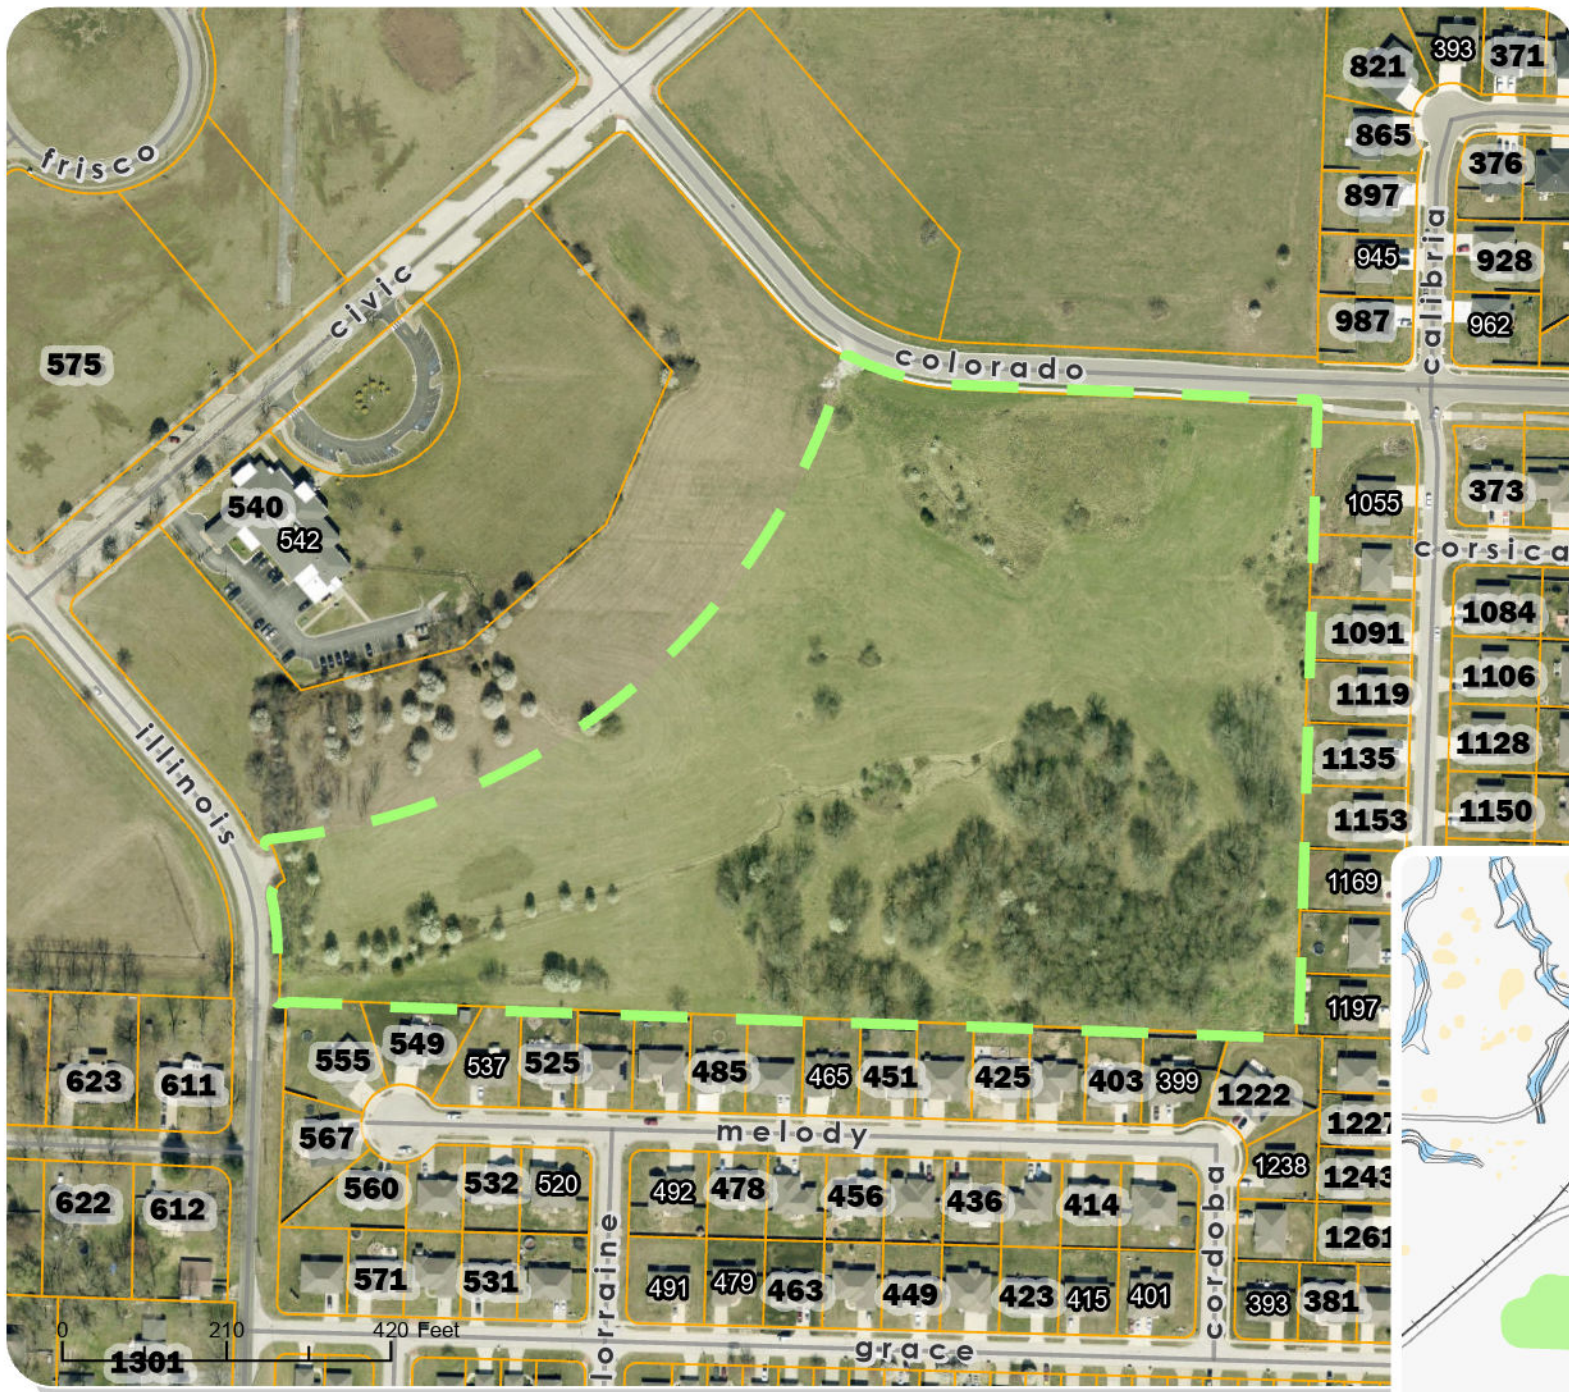

Owner/Applicant  
Modern Tractor & Supply  
CO INC

ADDRESS  
900 Block of S Colorado  
Ave

ZONING  
FRISCO SQUARE PDD |  
REQUESTED 2ND AMENDED  
FRISCO SQUARE PDD (PDD  
26-001)

PIN  
881730101221

WARD  
4

ACREAGE  
18.49

# FRISCO SQUARE AMENDED PDD

PDD 26-001 | PLANNED DEVELOPMENT DISTRICT