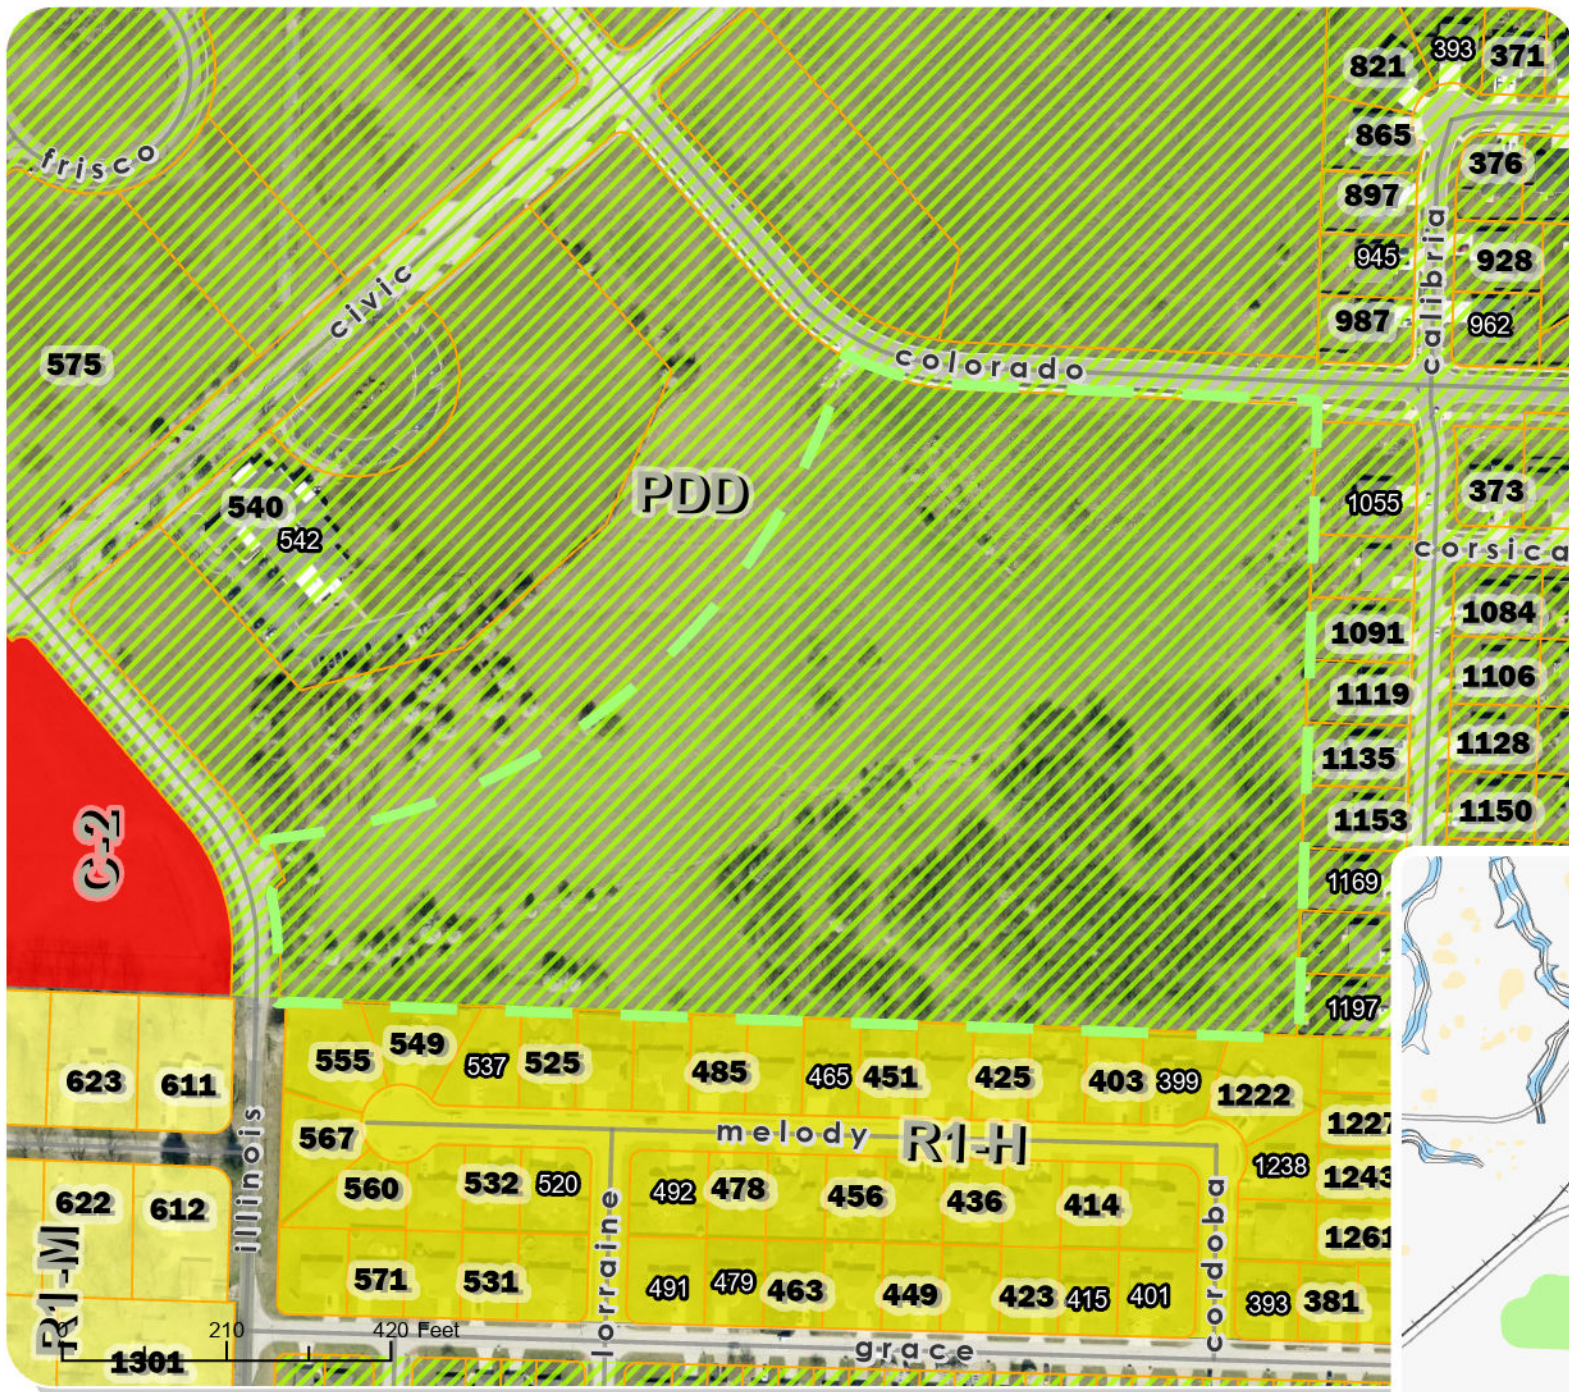

Owner/Applicant
Modern Tractor & Supply
CO INC

ADDRESS
900 Block of S Colorado
Ave

ZONING
FRISCO SQUARE PDD |
REQUESTED 2ND AMENDED
FRISCO SQUARE PDD (PDD
26-001)

PIN
881730101221

WARD
4

ACREAGE
18.49

FRISCO SQUARE AMENDED PDD

PDD 26-001 | PLANNED DEVELOPMENT DISTRICT