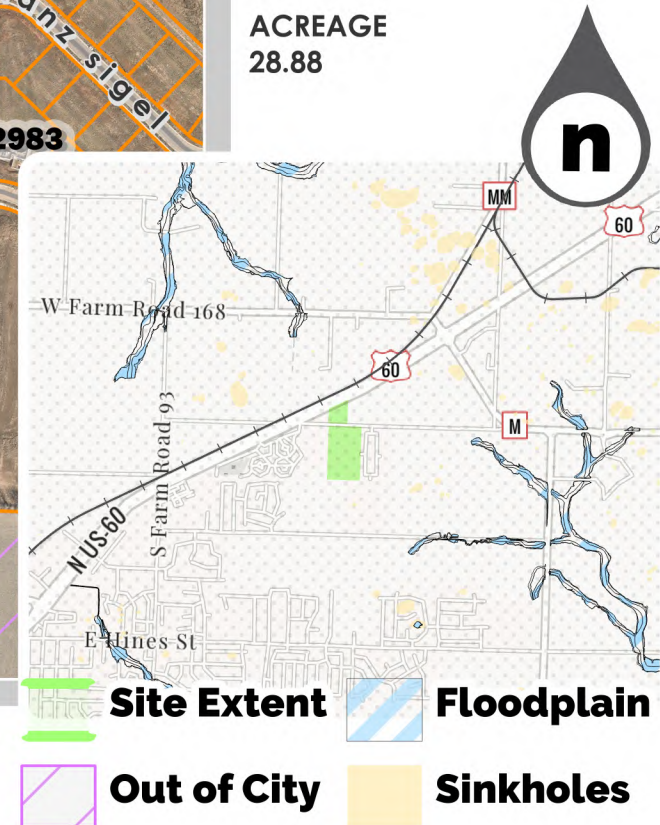

Owner/Applicant  
Kyle Kirk/Kirk Werks LLC

ADDRESS  
7200 Block of West Farm  
Road 170

ZONING  
KIRKWOOD ESTATES PDD |  
REQUESTED: AMENDED  
KIRKWOOD ESTATES PDD

WARD  
1

ACREAGE  
28.88

# KIRKWOOD ESTATES PDD AMENDMENT

PDD 23-005 | PDD