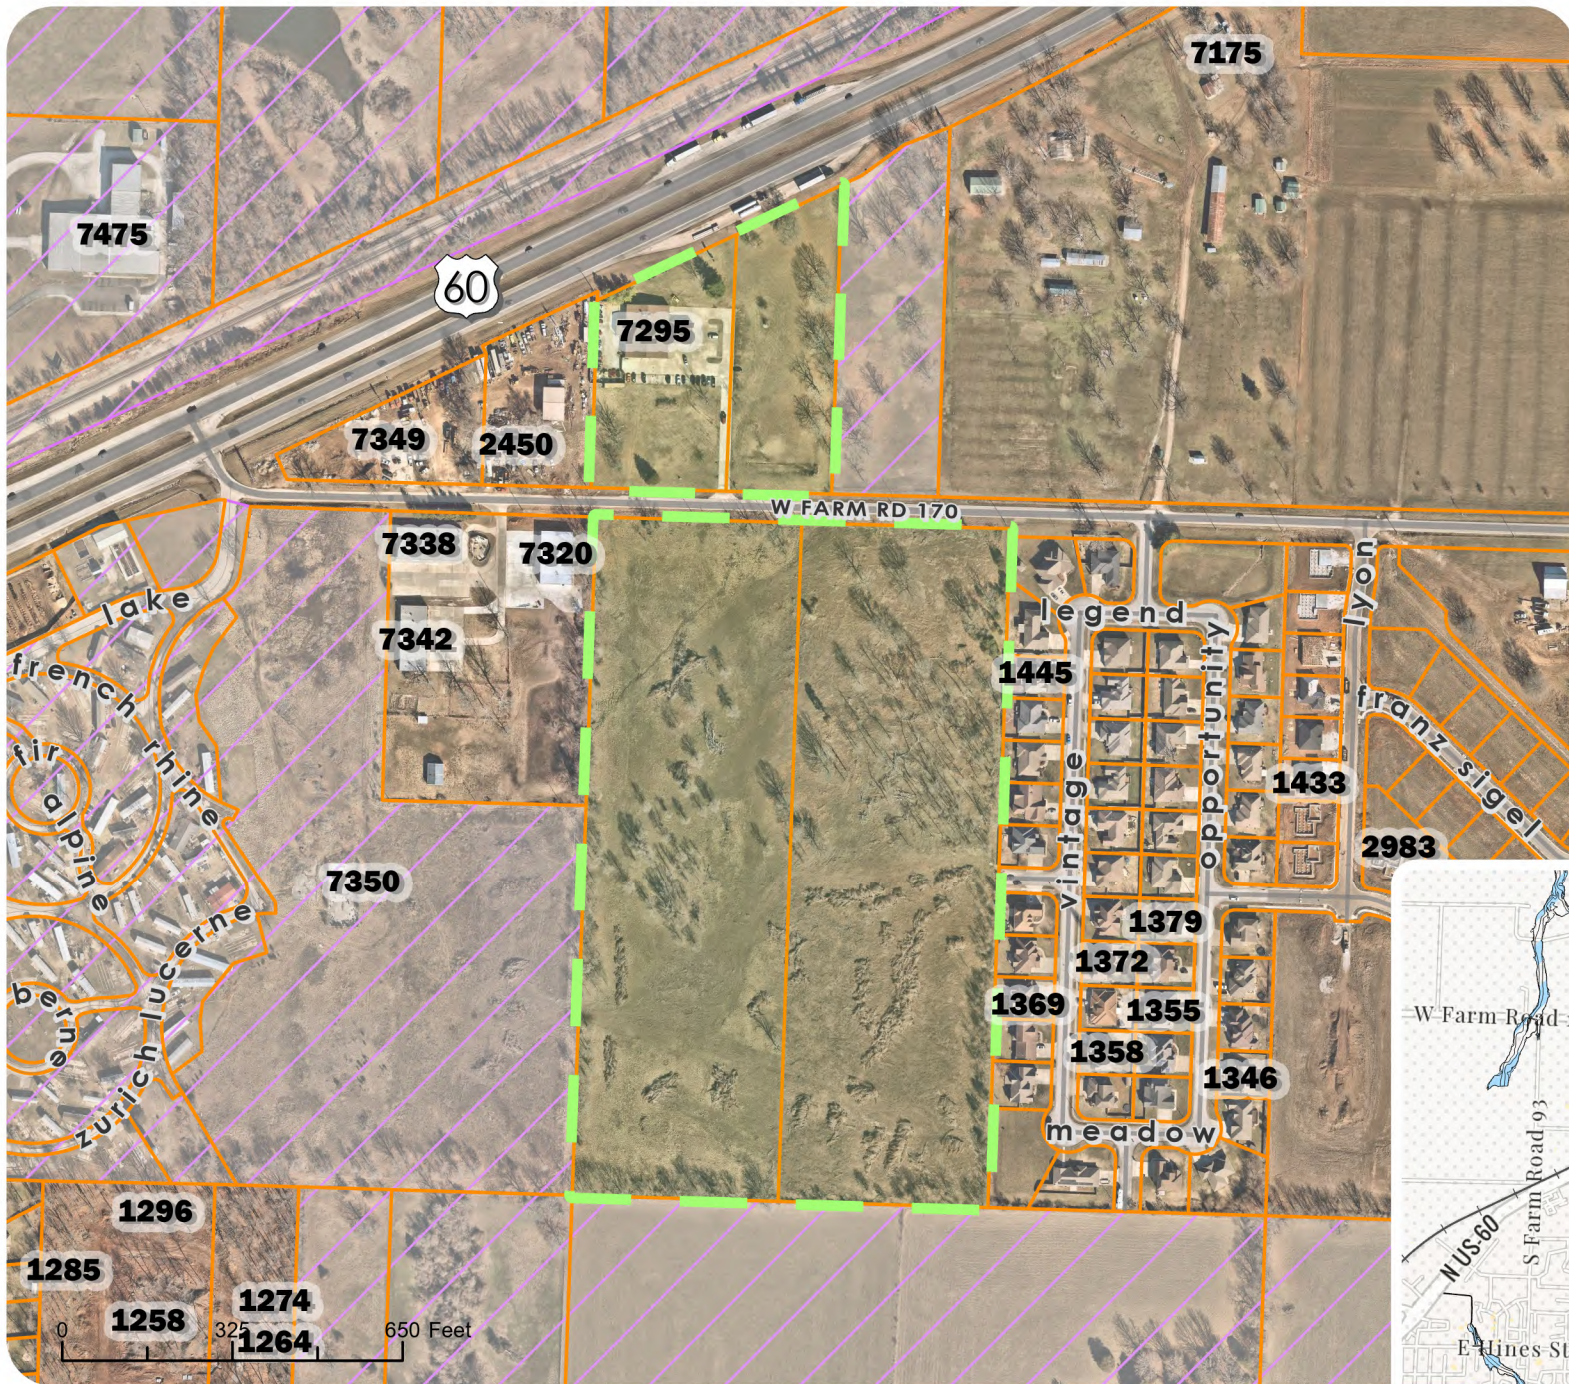

Owner/Applicant  
Kyle Kirk/Kirk Werks LLC

ADDRESS  
7200 Block of West Farm  
Road 170

ZONING  
KIRKWOOD ESTATES PDD |  
REQUESTED: AMENDED  
KIRKWOOD ESTATES PDD

WARD  
1

ACREAGE  
28.88

# KIRKWOOD ESTATES PDD AMENDMENT

PDD 23-005 | PDD