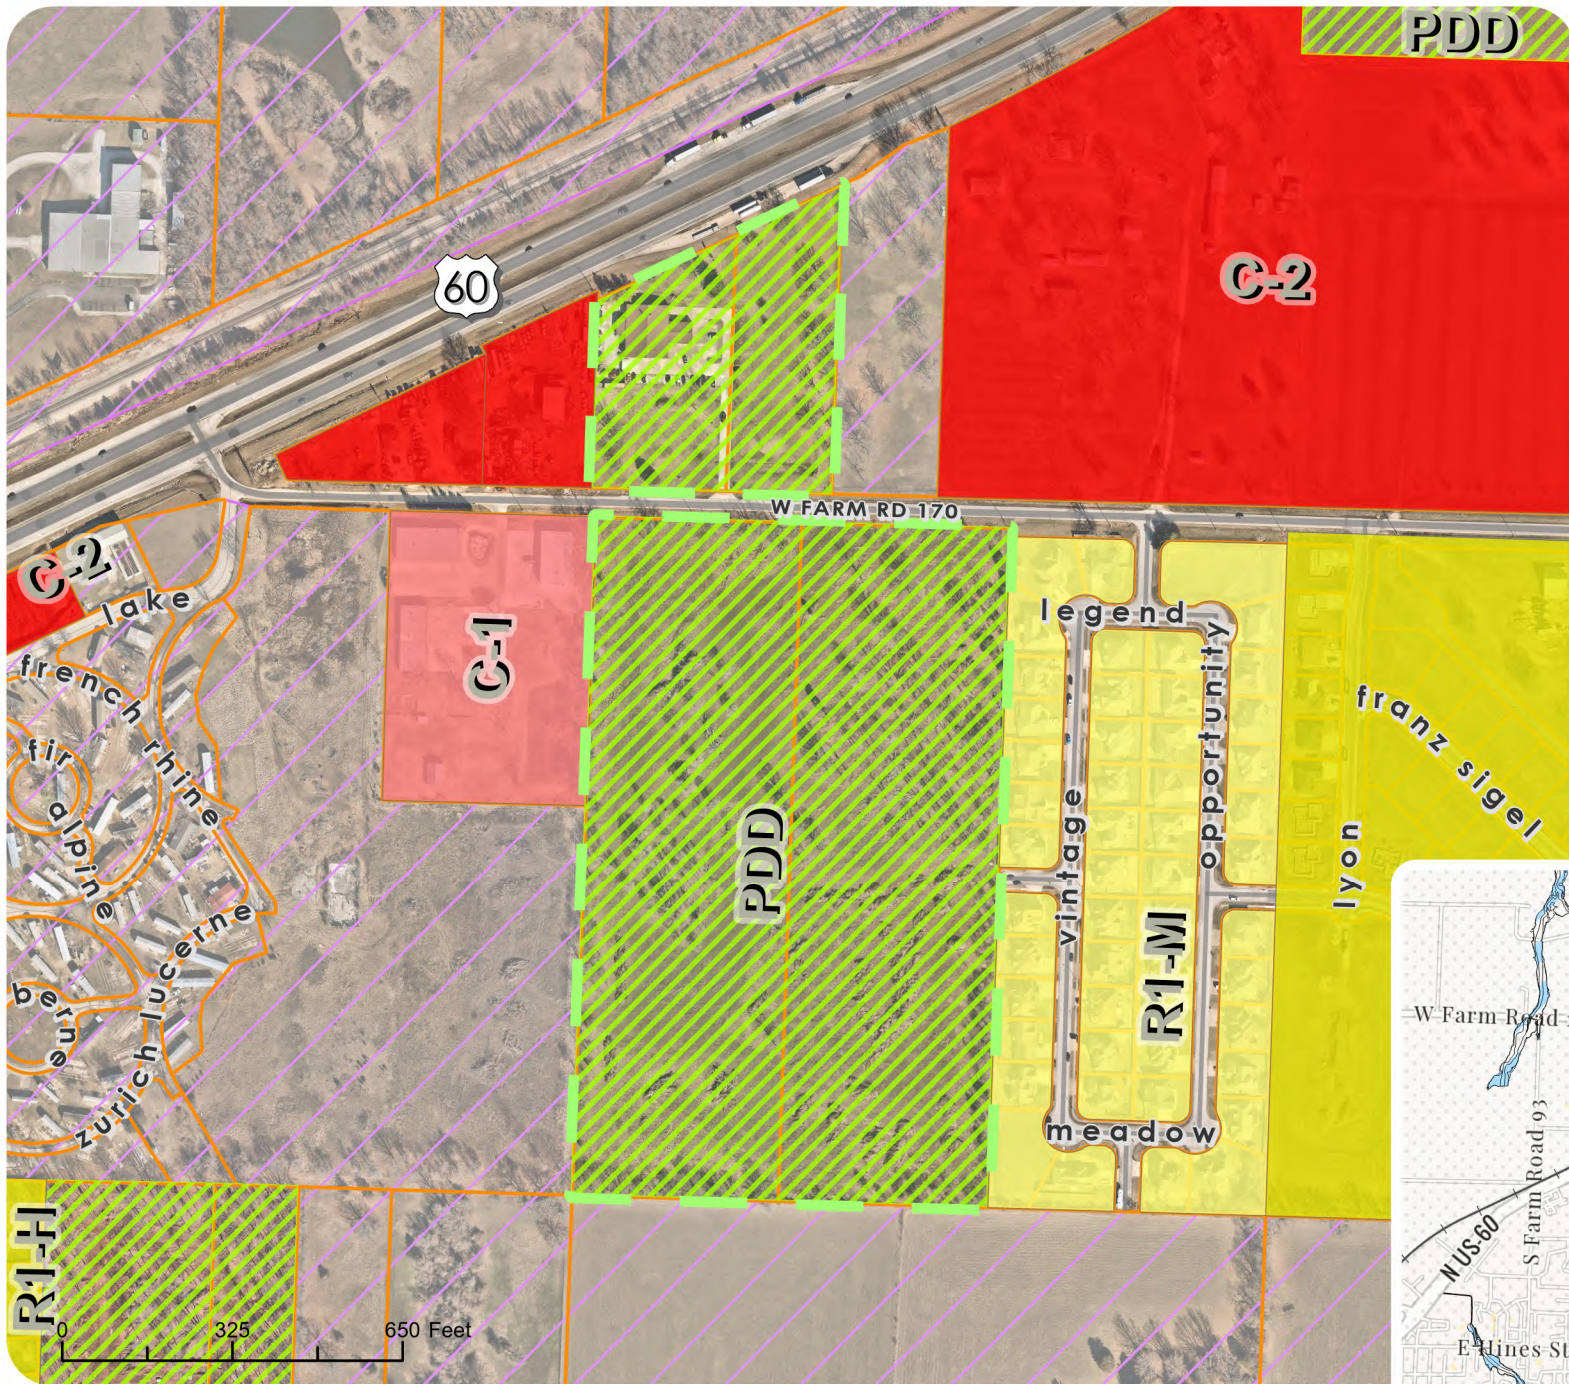

Owner/Applicant  
Kyle Kirk/Kirk Werks LLC

ADDRESS  
7200 Block of West Farm  
Road 170

ZONING  
KIRKWOOD ESTATES PDD |  
REQUESTED: AMENDED  
KIRKWOOD ESTATES PDD

WARD  
1

ACREAGE  
28.88

# KIRKWOOD ESTATES PDD AMENDMENT

PDD 23-005 | PDD

- Site Extent
- Floodplain
- Out of City
- Sinkholes