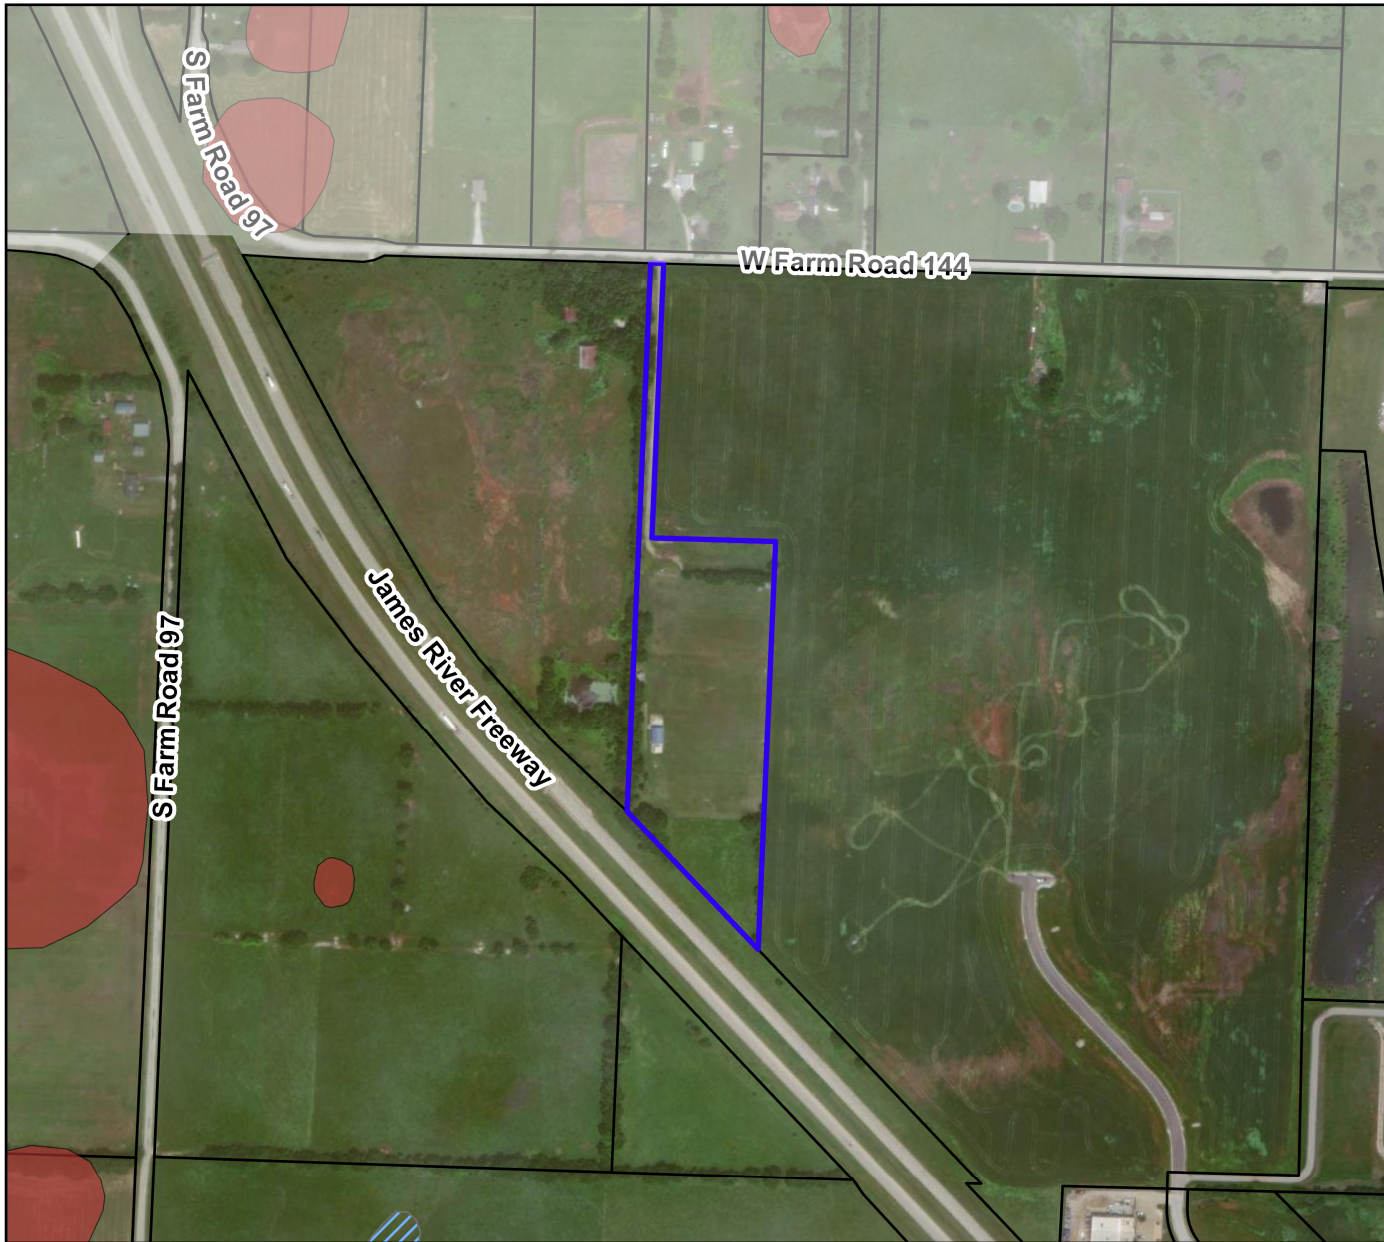

REZN 22-003: Springfield Rugby

Vicinity Map

Legend

-  REZN 22-003 Springfield Rugby
-  Parcels
-  Sinkhole
-  Floodplain

Parcel Owner: Springfield Rugby Football Club, Inc
Area: 10.2 Acres
Existing Zoning: AG
Requested Zoning: M-2