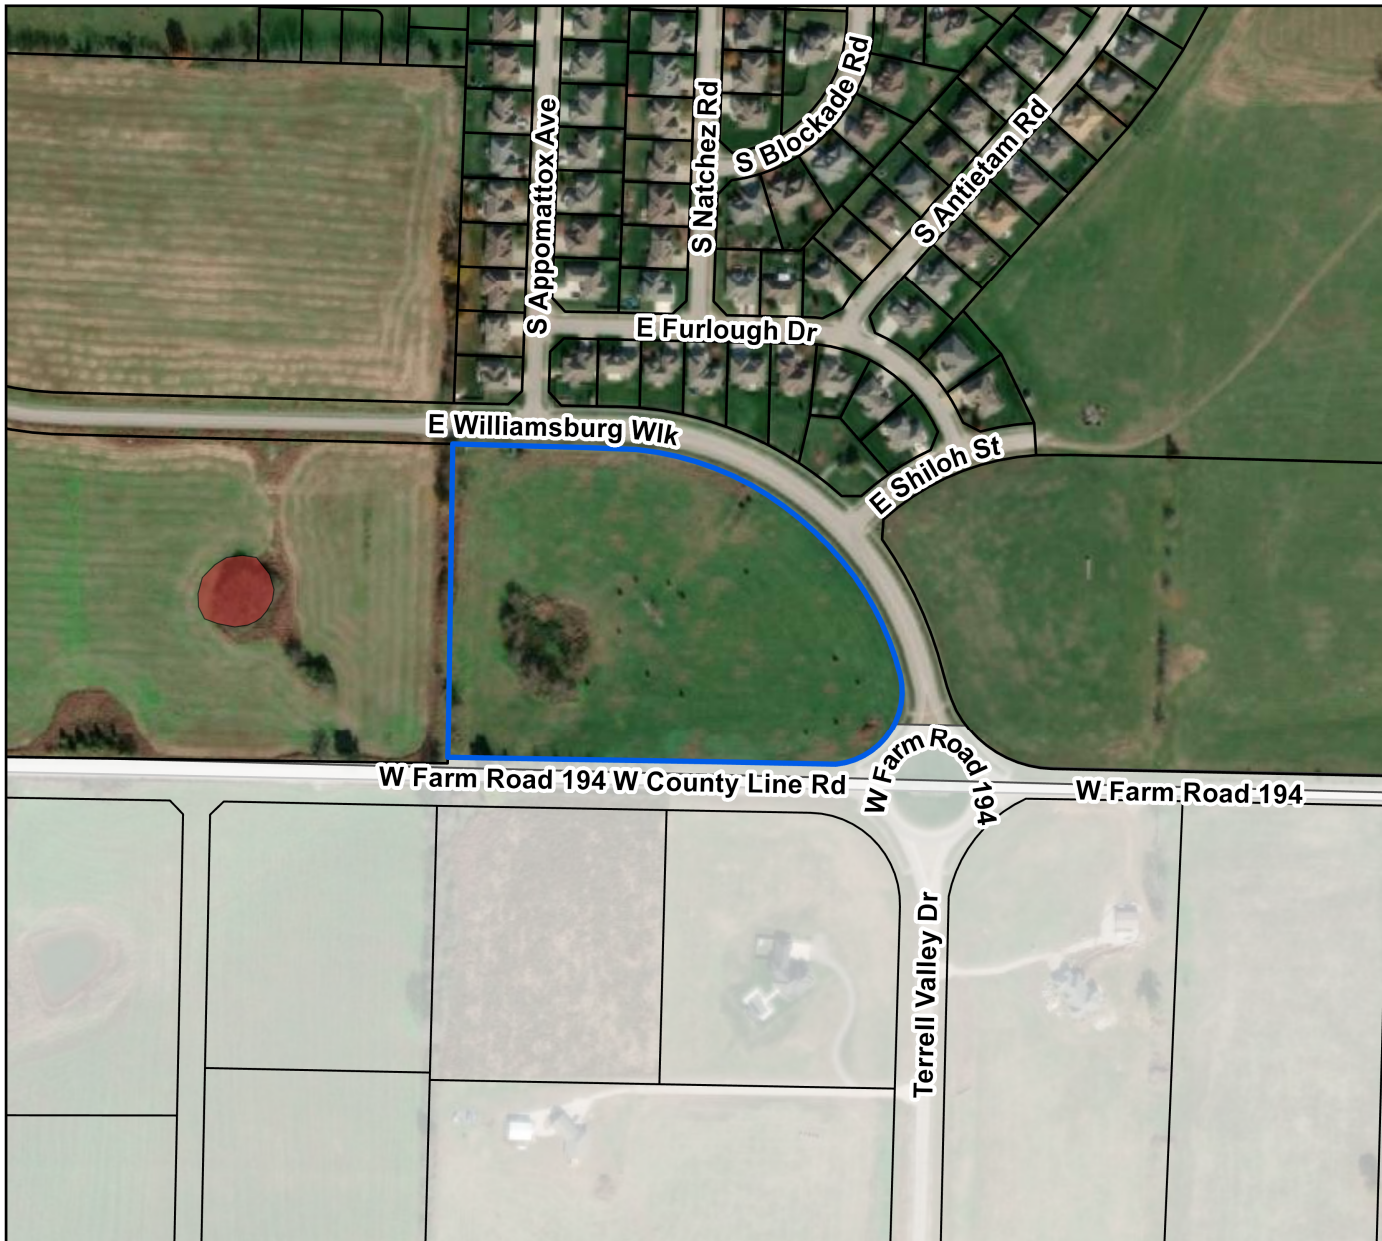

REZN 21-019: Olde Savannah LLC

Zoning Map

Legend

-  Olde Savannah LLC
-  Parcels
-  Sinkhole
-  Floodplain

Parcel Owner: Olde Savannah LLC
Parcel Address: 8000 Block of Farm Road 194
Area: 7.86 Acres
Existing Zoning: Planned Development (PDD)
Requested Zoning: High-Density Single Family Residential (R1-H)