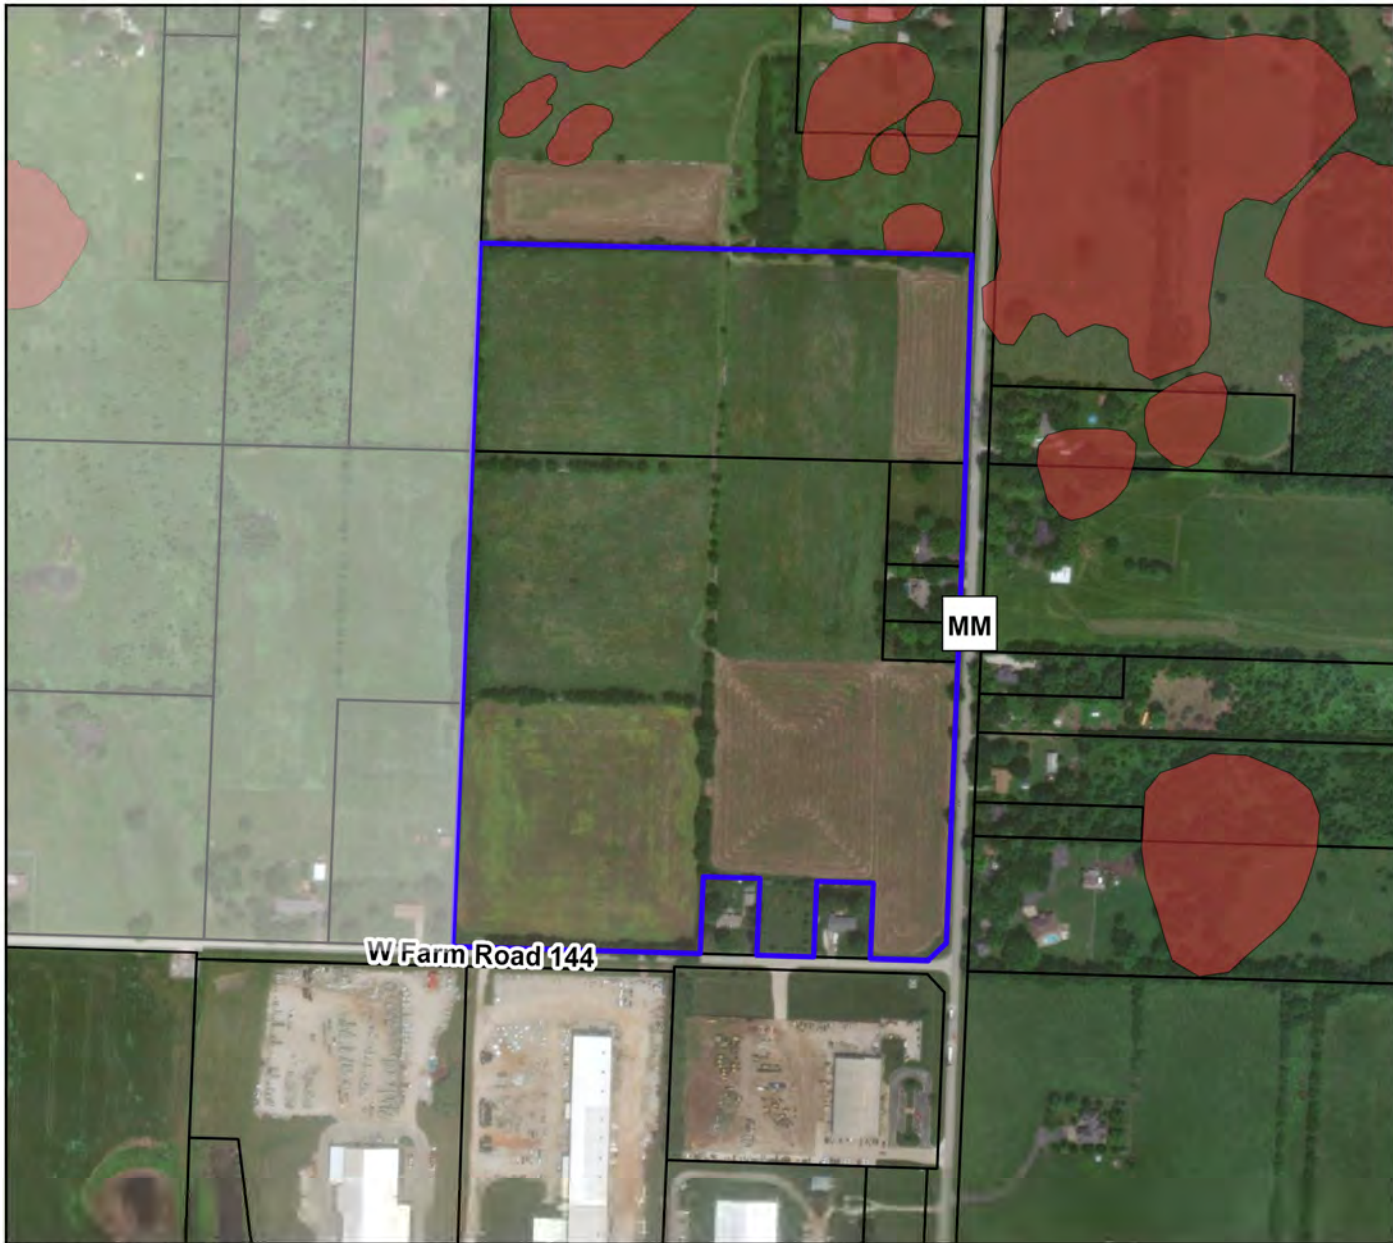

# SUBD-PRE 21-006: Republic Industrial Subdivision

## Vicinity Map

### Legend

-  Republic Industrial Subdivision
-  Parcels
-  Sinkhole
-  Floodplain

Parcel Owner: Asset Holdings, LLC  
Area: 37.98 Acres  
Zoning: Heavy Manufacturing (M-2)