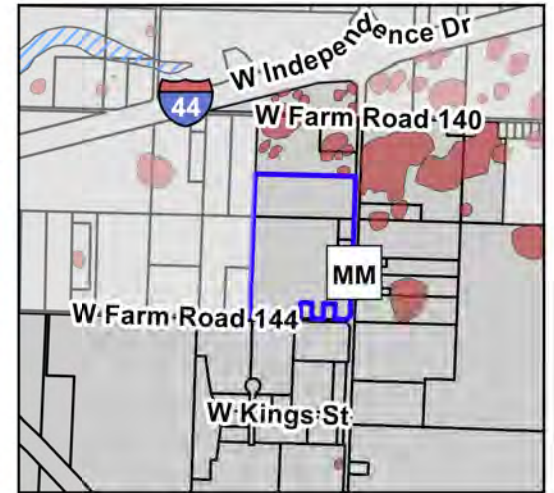

# SUBD-PRE 21-006: Republic Industrial Subdivision

## Vicinity Map

### Legend

-  Republic Industrial Subdivision
-  Parcels
-  Sinkhole
-  Floodplain

Parcel Owner: Asset Holdings, LLC  
Area: 37.98 Acres  
Zoning: Heavy Manufacturing (M-2)