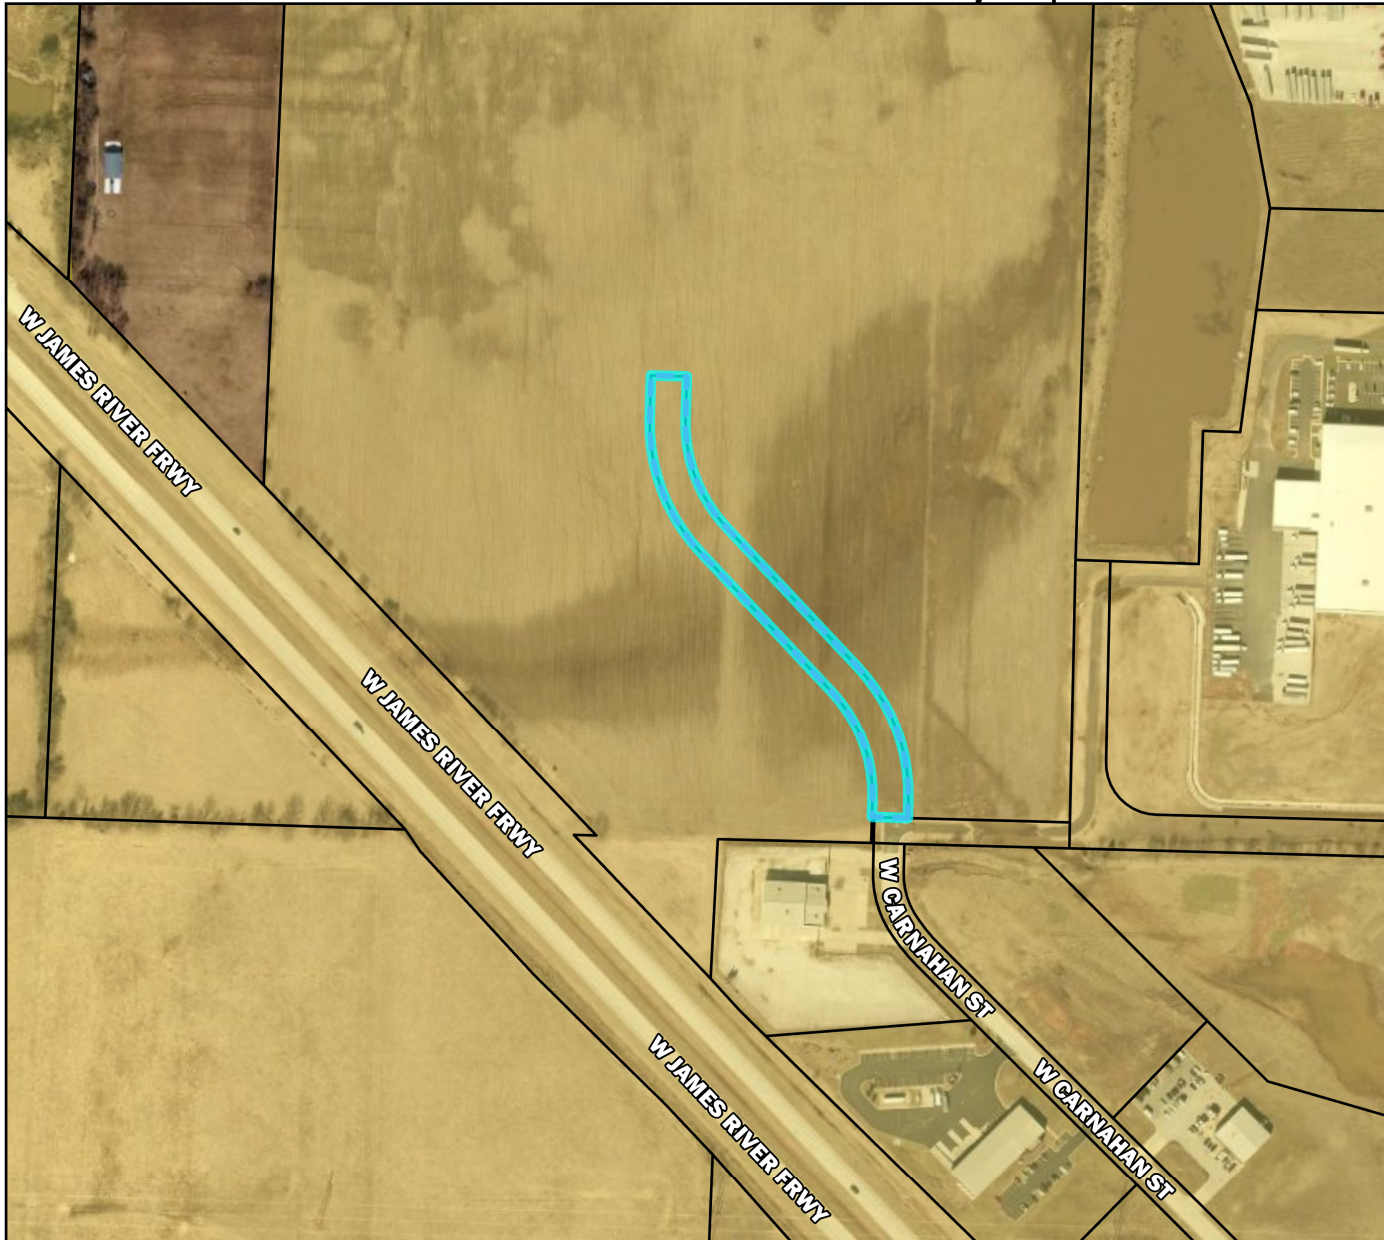

# VACA 20-003

## Vicinity Map

### Legend

-  VACA 20-003
-  Parcels
-  City Limits

Party Requesting Vacation: Convoy of Hope  
Area: 0.7 Acres: