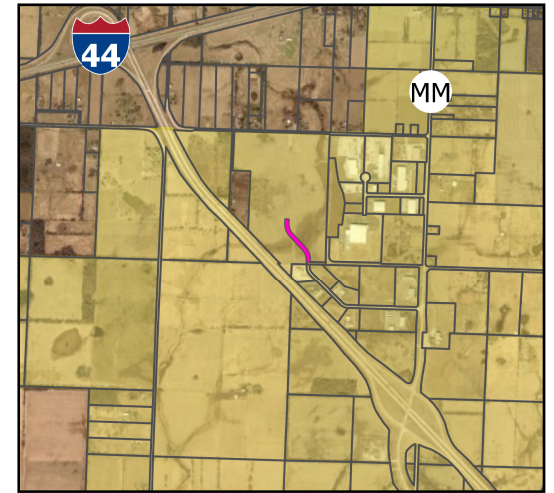

# VACA 20-003

## Vicinity Map

### Legend

-  VACA 20-003
-  Parcels
-  City Limits

Party Requesting Vacation: Convoy of Hope  
Area: 0.7 Acres: