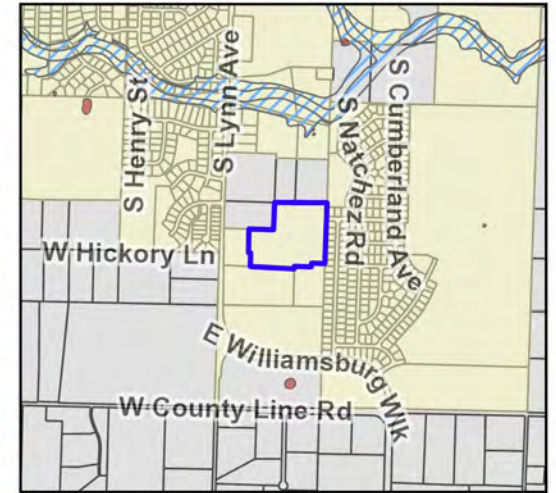

# SUBD-FNL 21-005: Olde Savannah Ph 1B

## Vicinity Map

### Legend

-  Olde Savannah Phase 1B
-  Parcels
-  Sinkhole
-  Floodplain

Parcel Owner: Olde Savannah LLC  
Parcel Address: 6200 Block of South Farm Road 89  
Area: 20.1 Acres  
Zoning: High Density Single Family (R1-H)  
Number of Lots: 62  
Number of Dwelling Units: 62