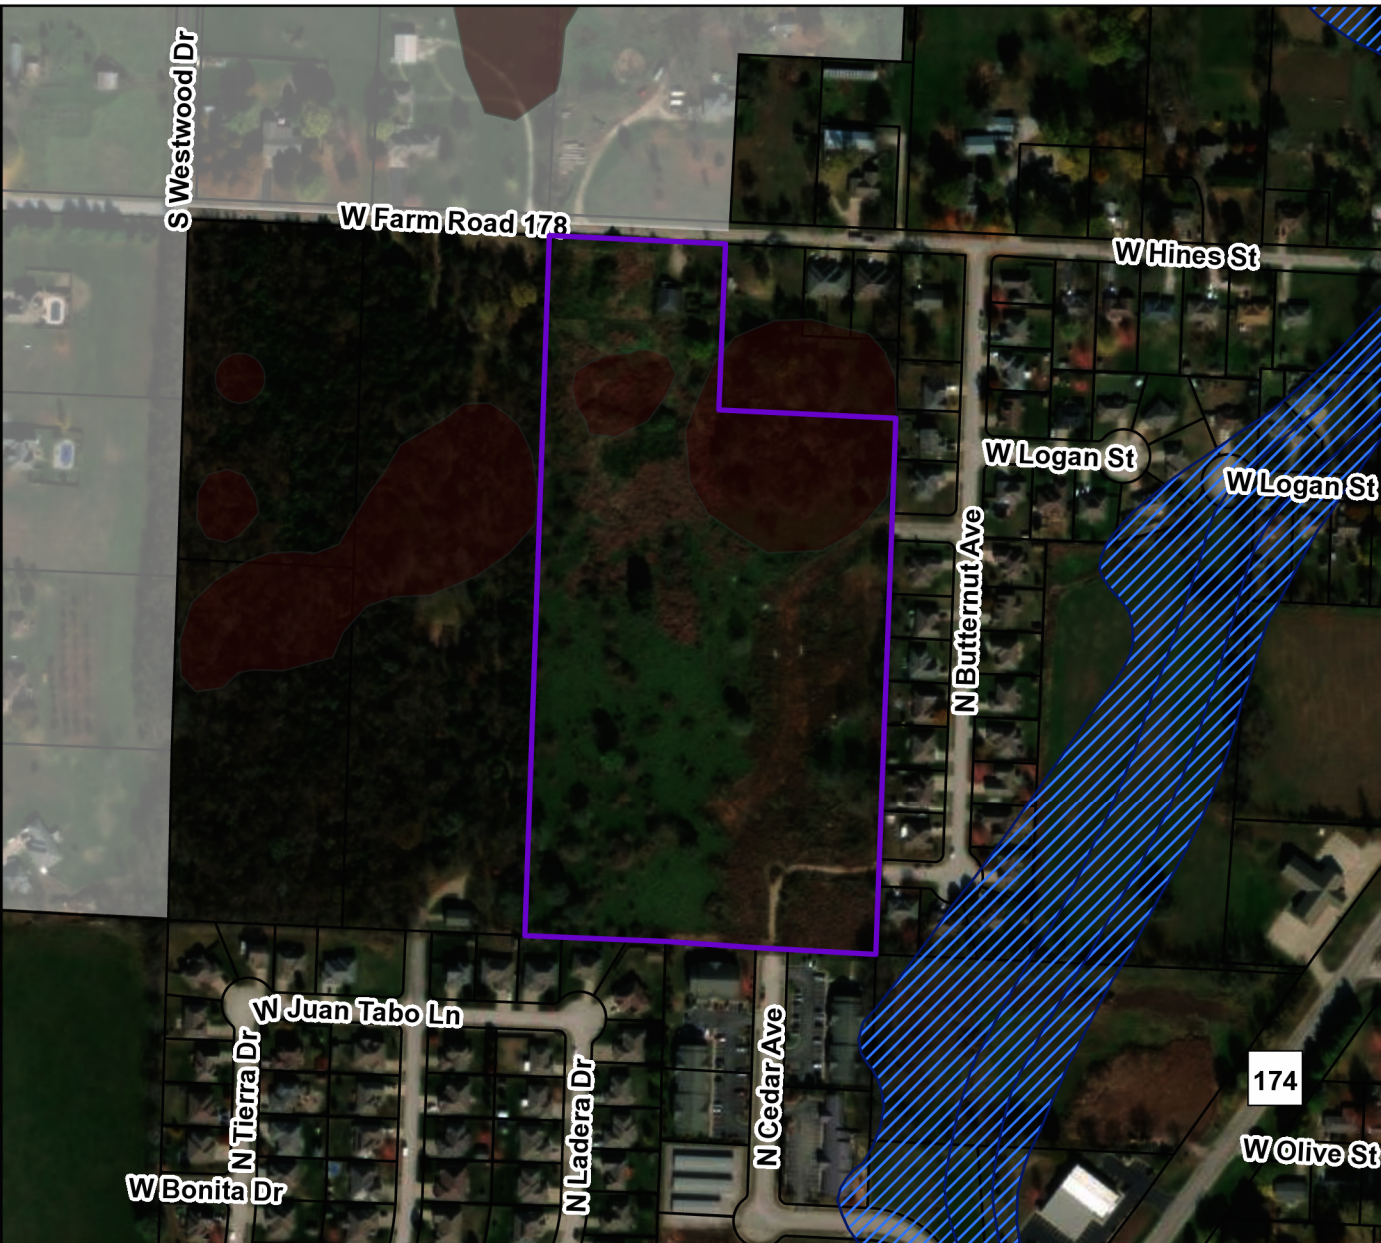

# VACA 21-002: Akhtar Park

## Vicinity Map

### Legend

-  Parcels
-  Akhtar Park
-  Sinkhole
-  Floodplain