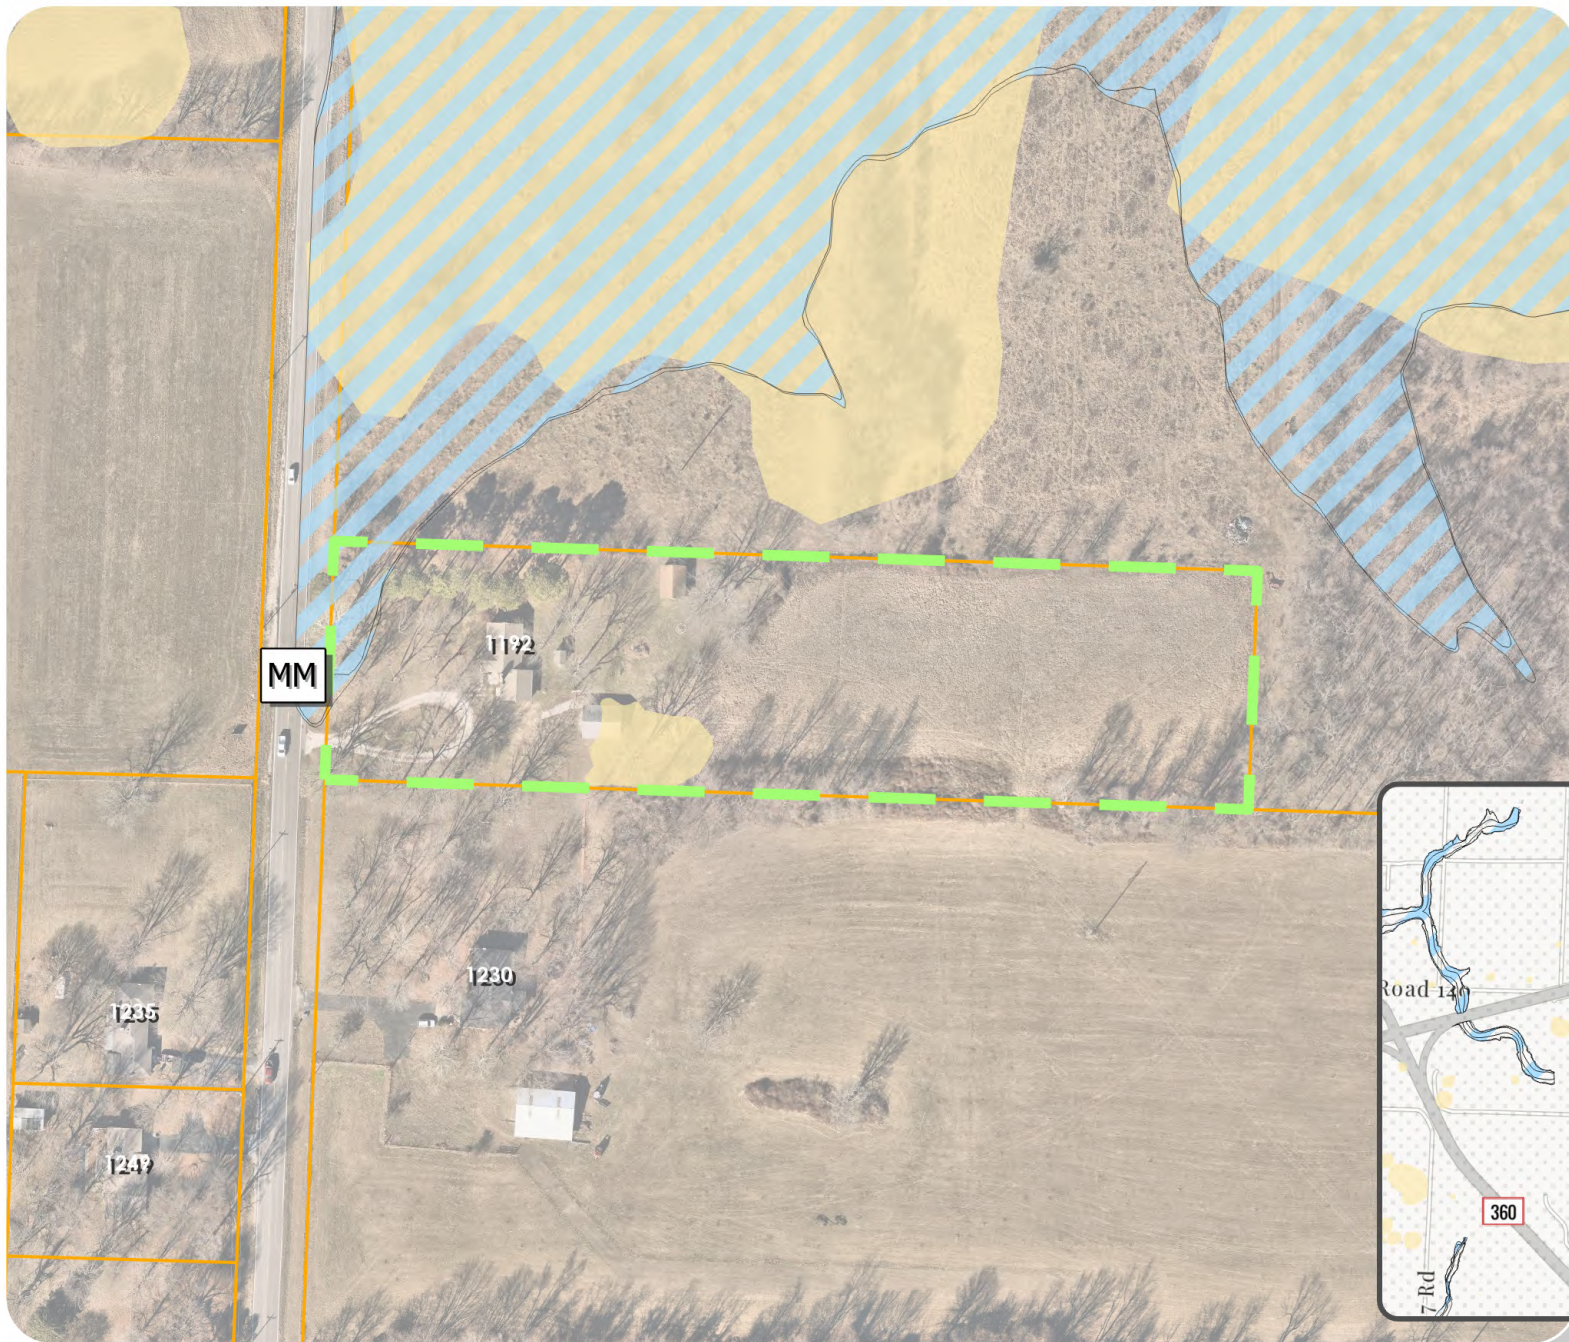

Project
Rezone

Address
1192 S St Hwy MM

Zoning
AG

Requested Zoning
M-2

Acreage
1.1

Ward
2

REZN 23-003