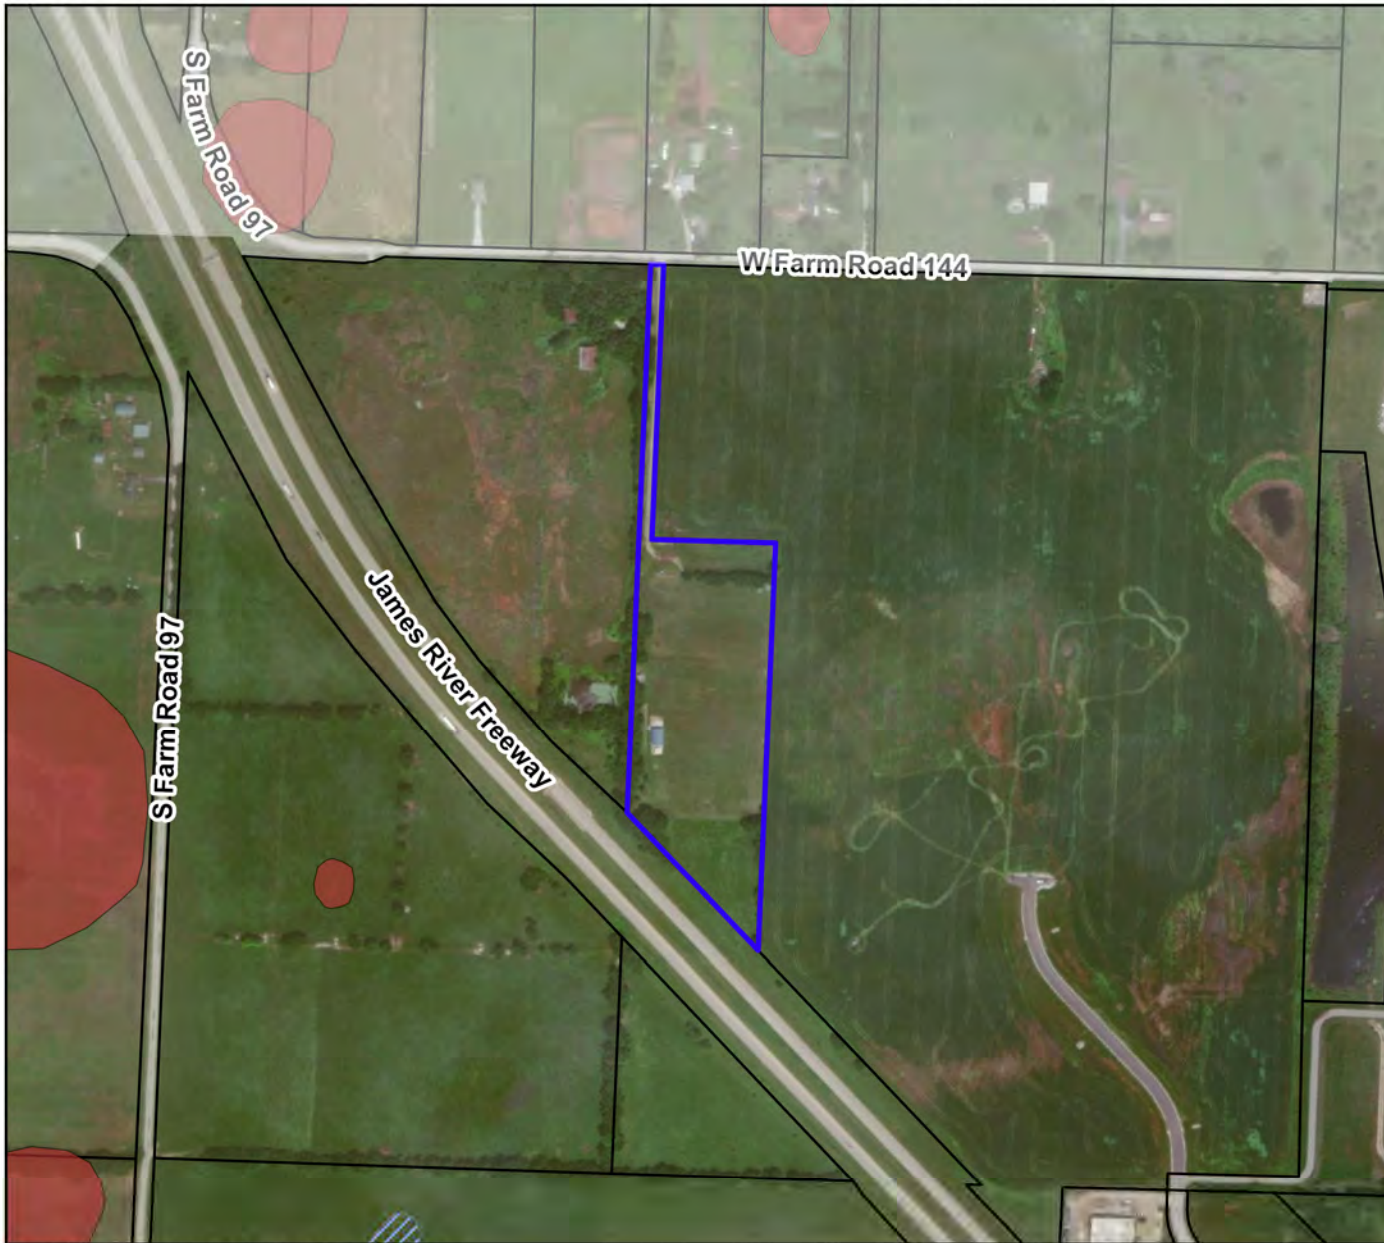

REZN 22-003: Springfield Rugby

Vicinity Map

Legend

-  REZN 22-003 Springfield Rugby
-  Parcels
-  Sinkhole
-  Floodplain

Parcel Owner: Springfield Rugby Football Club, Inc
Area: 10.2 Acres
Existing Zoning: AG
Requested Zoning: M-2