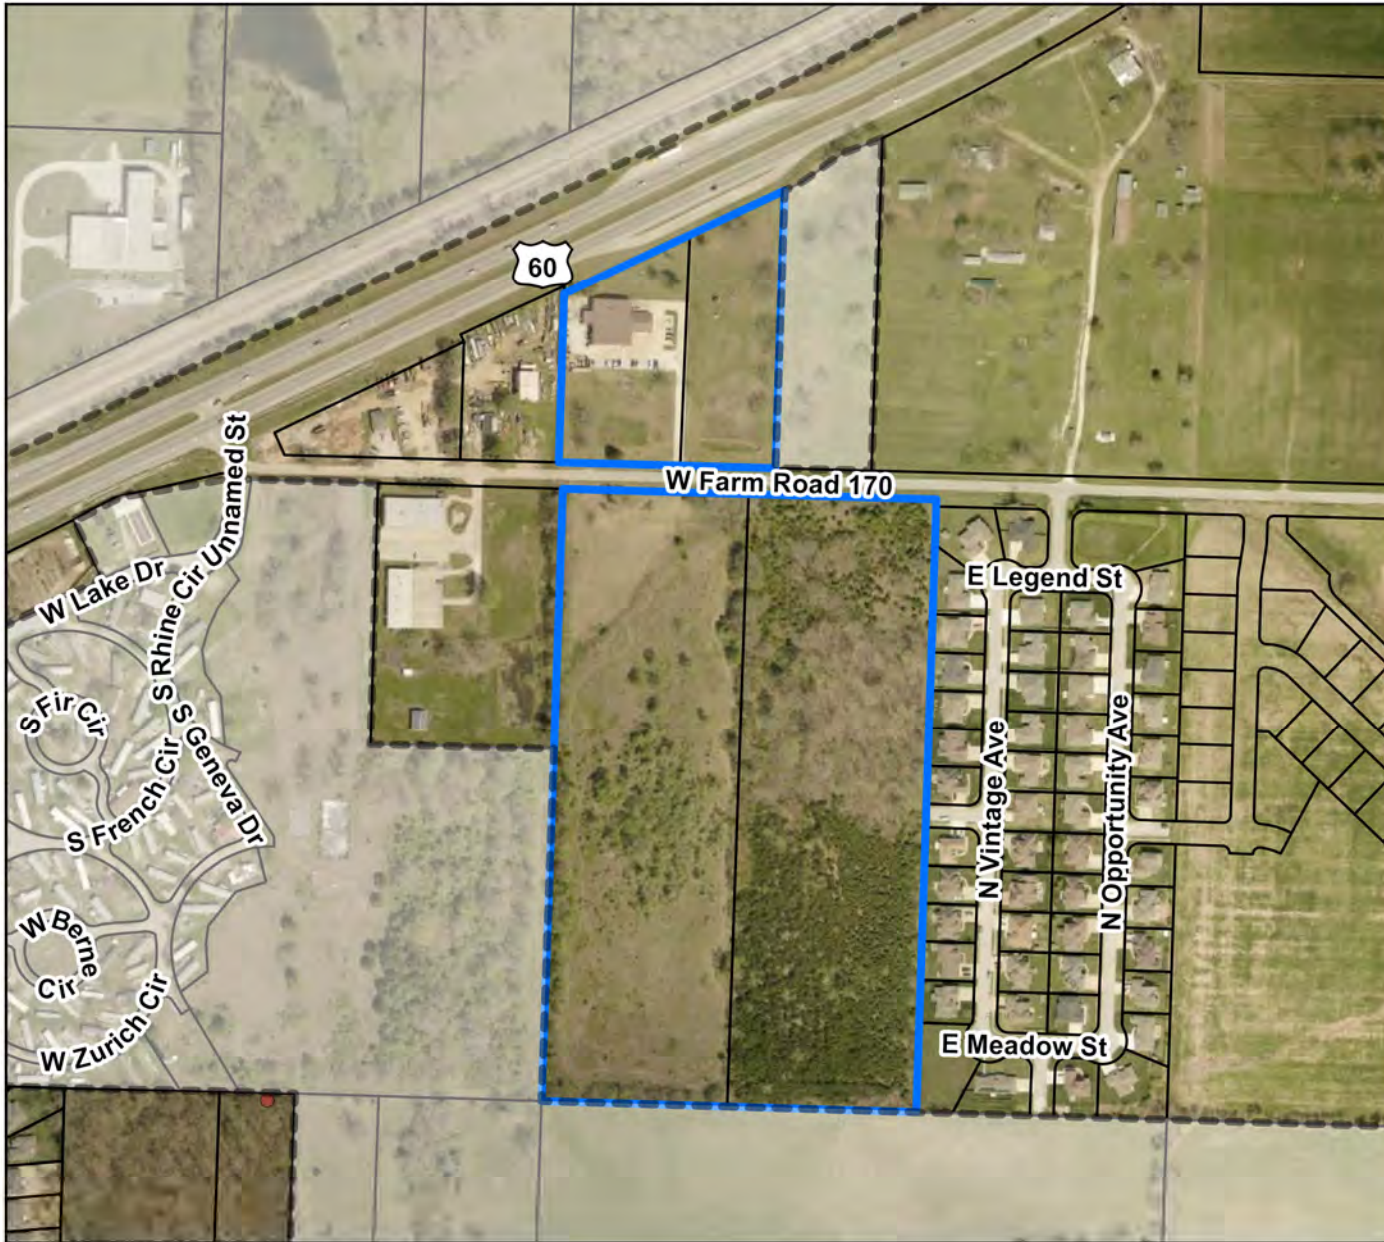

# PDD 22-003: Kirkwood Estates

## Vicinity Map

### Legend

-  PDD
-  Parcels
-  Sinkhole
-  Floodplain

Parcel Owner: Kyle Kirk  
Parcel Location: 7200 Block of W FR 170  
Area: 28.88 Acres  
Existing Zoning: General Commercial (C-2) and Agricultural (AG)  
Requested Zoning: Kirkwood Estates Planned Development District (PDD)