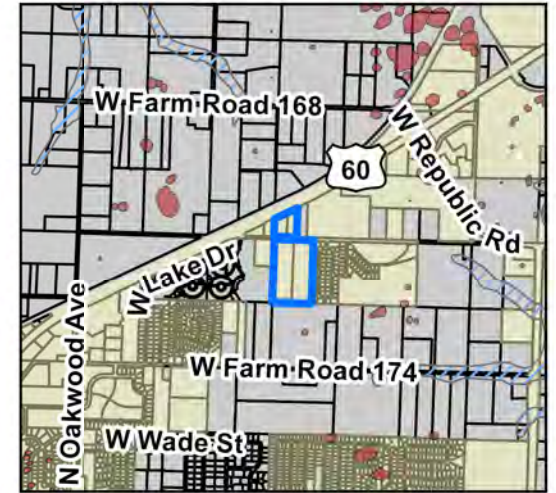

# PDD 22-003: Kirkwood Estates

## Vicinity Map

### Legend

-  PDD
-  Parcels
-  Sinkhole
-  Floodplain

Parcel Owner: Kyle Kirk  
Parcel Location: 7200 Block of W FR 170  
Area: 28.88 Acres  
Existing Zoning: General Commercial (C-2) and Agricultural (AG)  
Requested Zoning: Kirkwood Estates Planned Development District (PDD)