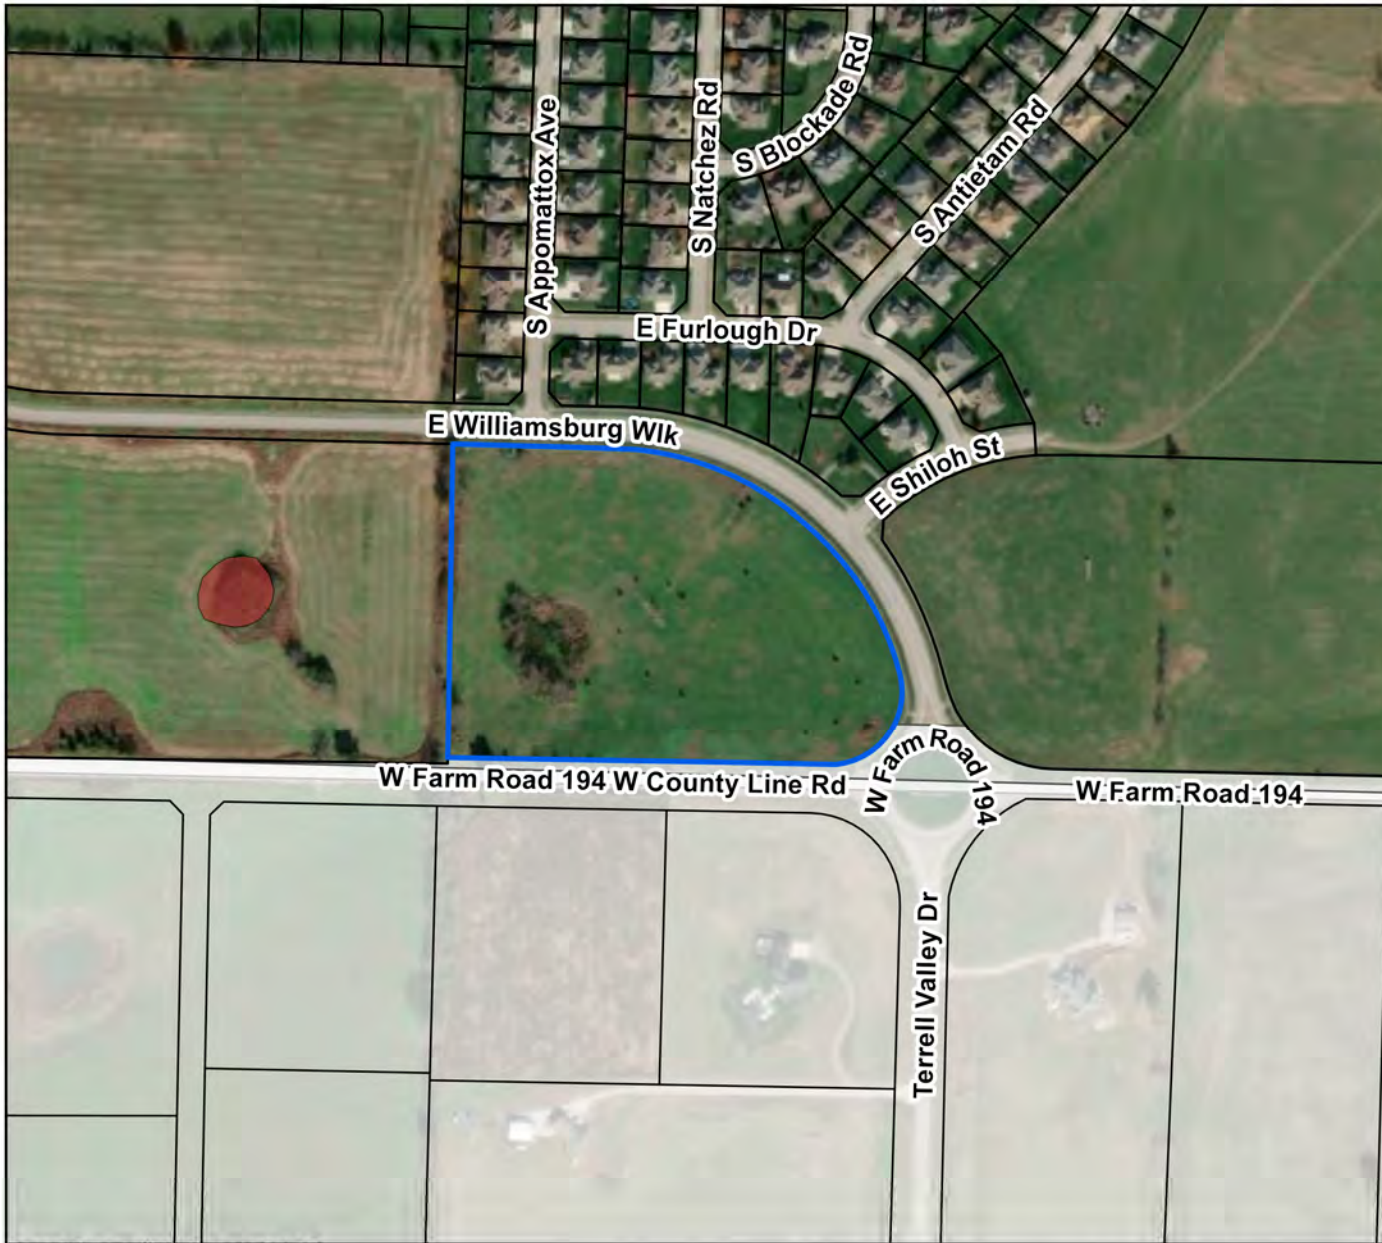

# REZN 21-019: Olde Savannah LLC

## Zoning Map

### Legend

-  Olde Savannah LLC
-  Parcels
-  Sinkhole
-  Floodplain

Parcel Owner: Olde Savannah LLC  
Parcel Address: 8000 Block of Farm Road 194  
Area: 7.86 Acres  
Existing Zoning: Planned Development (PDD)  
Requested Zoning: High-Density Single Family Residential (R1-H)