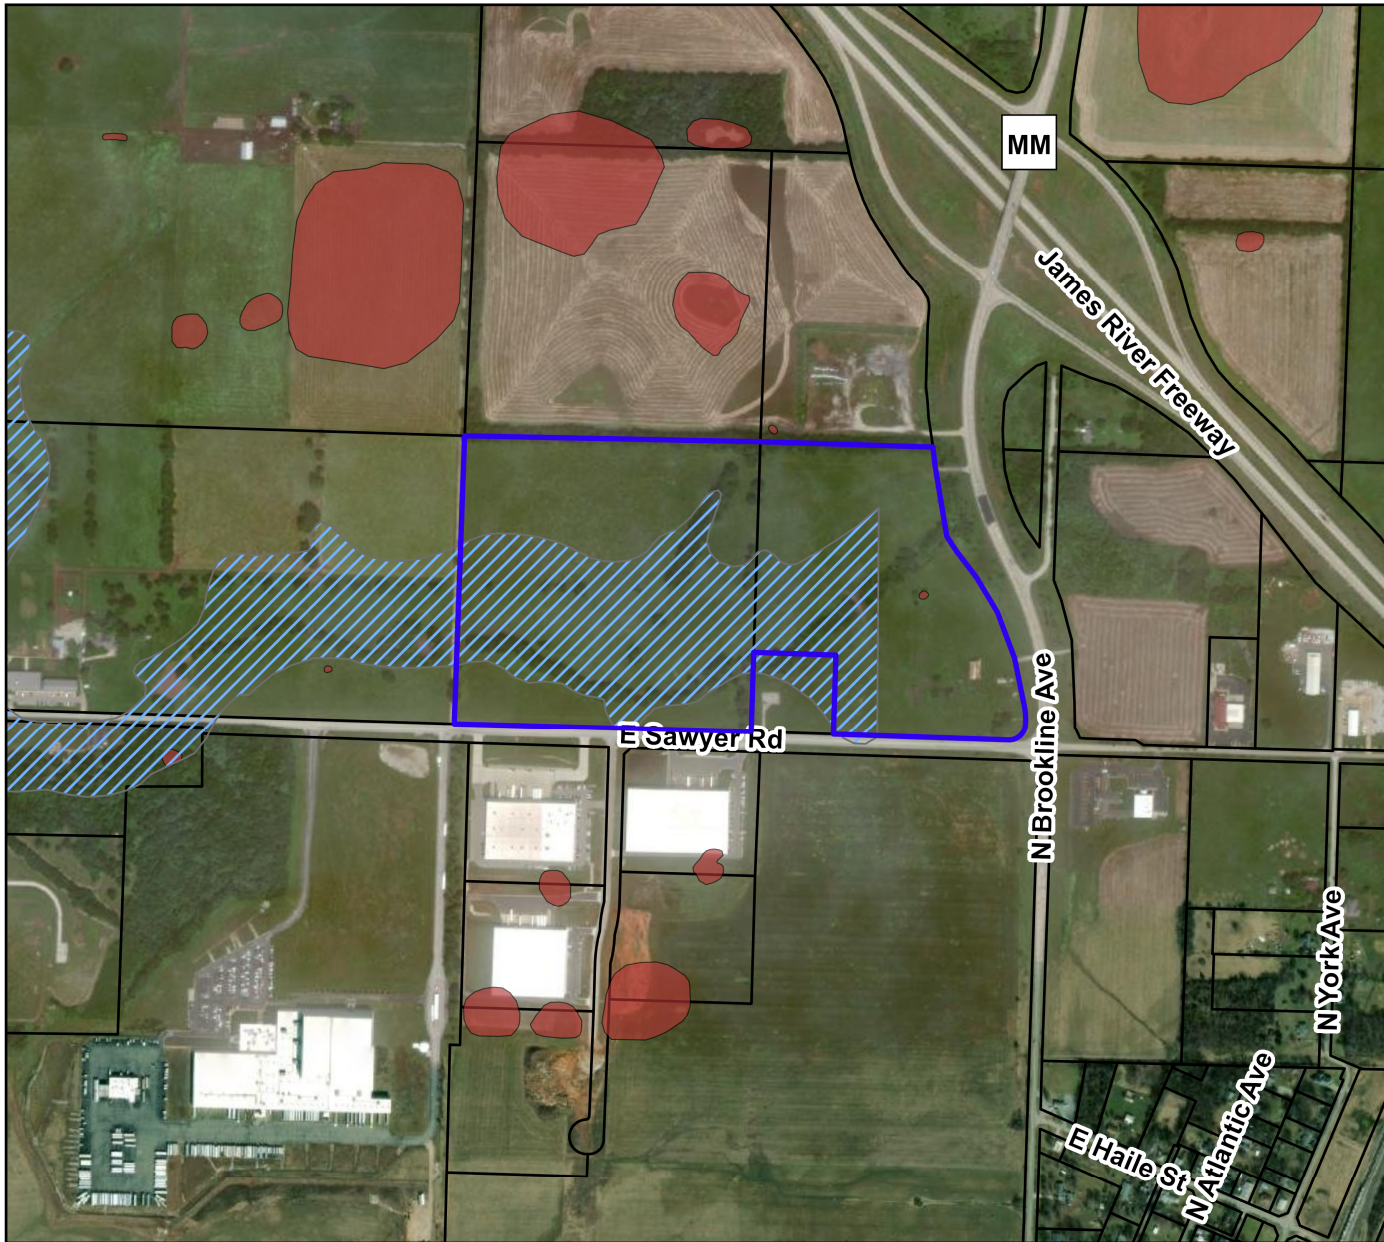

# PDD 22-001 Hankins

## Vicinity Map

### Legend

-  Hankins\_PDD
-  Parcels
-  Sinkhole
-  Floodplain

Parcel Owner: Rankin Construction LLC  
Area: 62.9 Acres  
Existing Zoning: PDD (Eclipse Event Center)  
Requested Zoning: PDD (Hankins Farm)