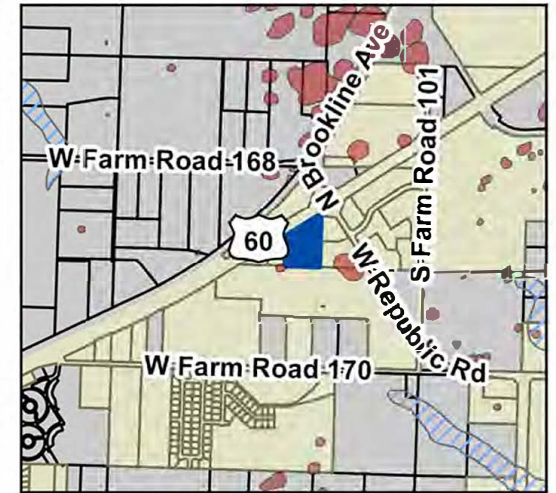

## Vicinity Map

### Legend

-  Josan Properties Arkansas LLC
-  Parcels
-  Sinkhole
-  Floodplain

Parcel Owner: Josan Properties Arkansas LLC  
Parcel Location: 3020 US Hwy 60  
Area: 5.7 Acres  
Zoning: General Commercial (C-2)