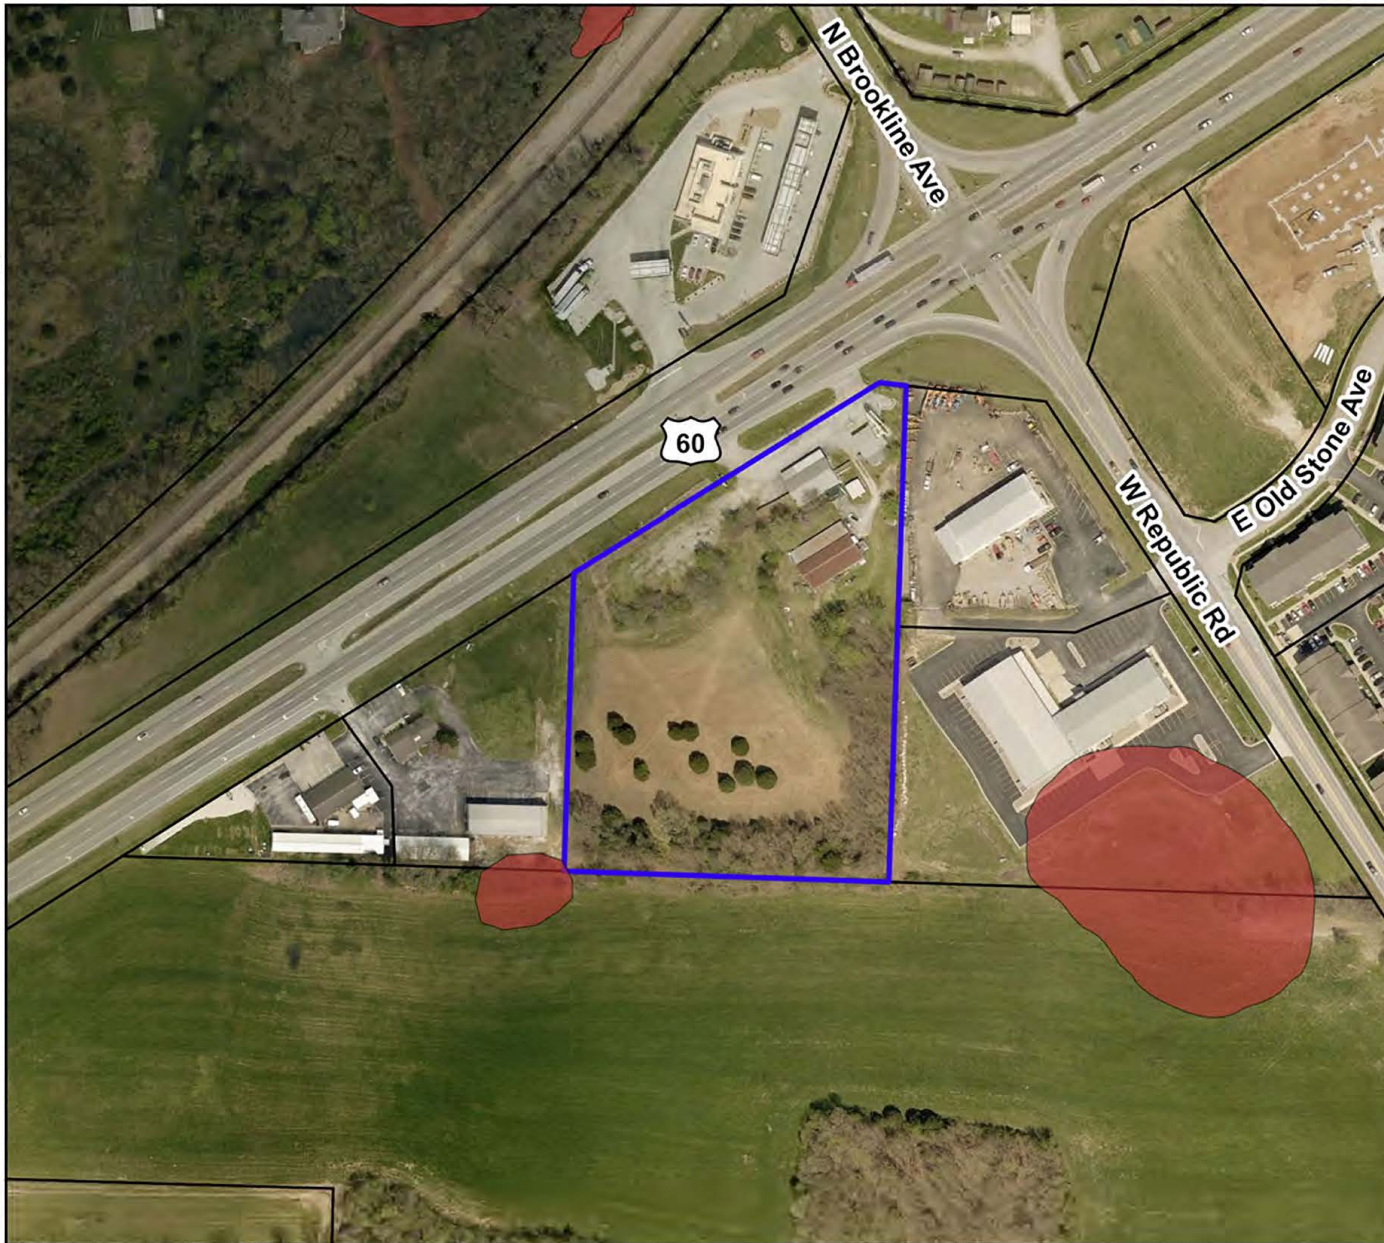

## Vicinity Map

### Legend

-  Josan Properties Arkansas LLC
-  Parcels
-  Sinkhole
-  Floodplain

Parcel Owner: Josan Properties Arkansas LLC  
Parcel Location: 3020 US Hwy 60  
Area: 5.7 Acres  
Zoning: General Commercial (C-2)