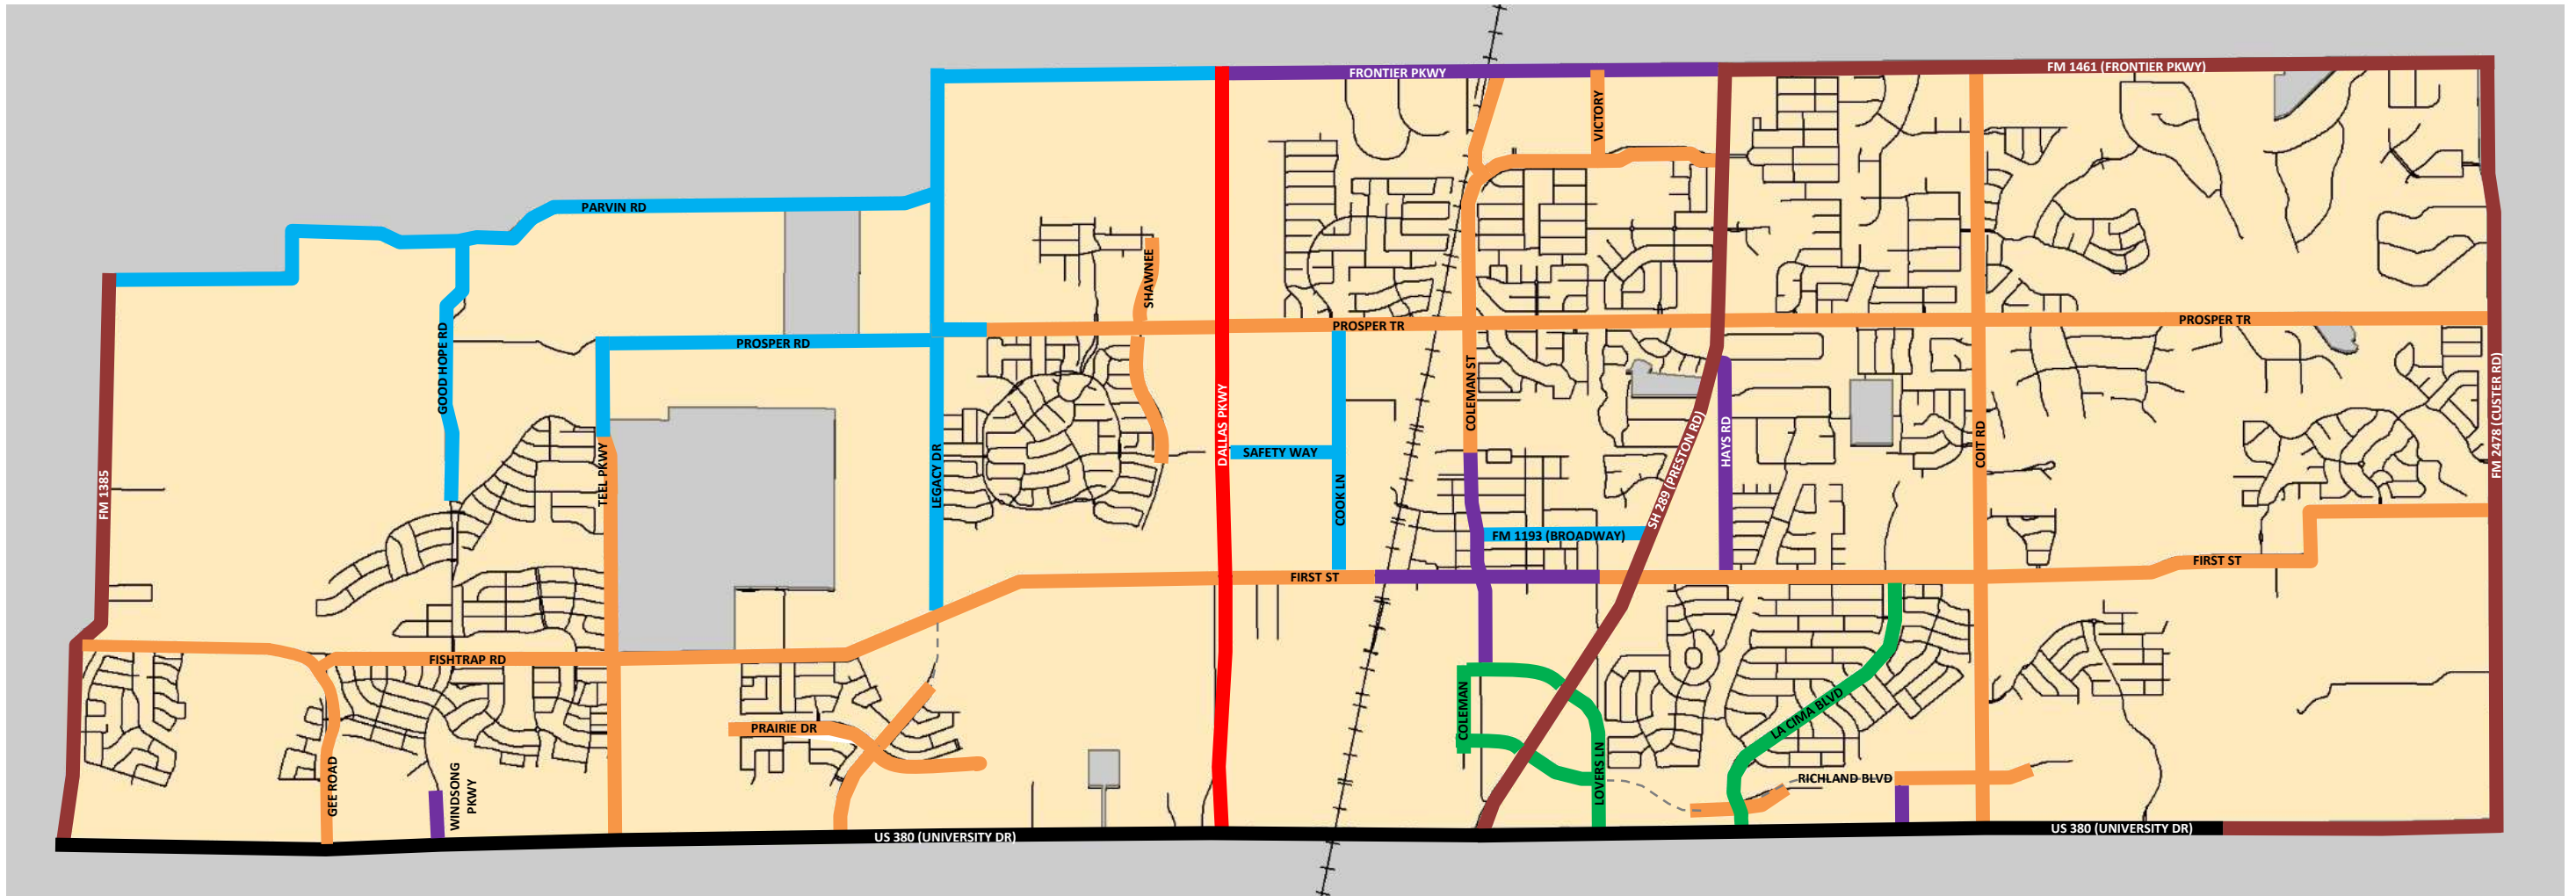

# Existing Speed Limits

ALL NEIGHBORHOOD STREETS ARE 25 MPH UNLESS OTHERWISE NOTED