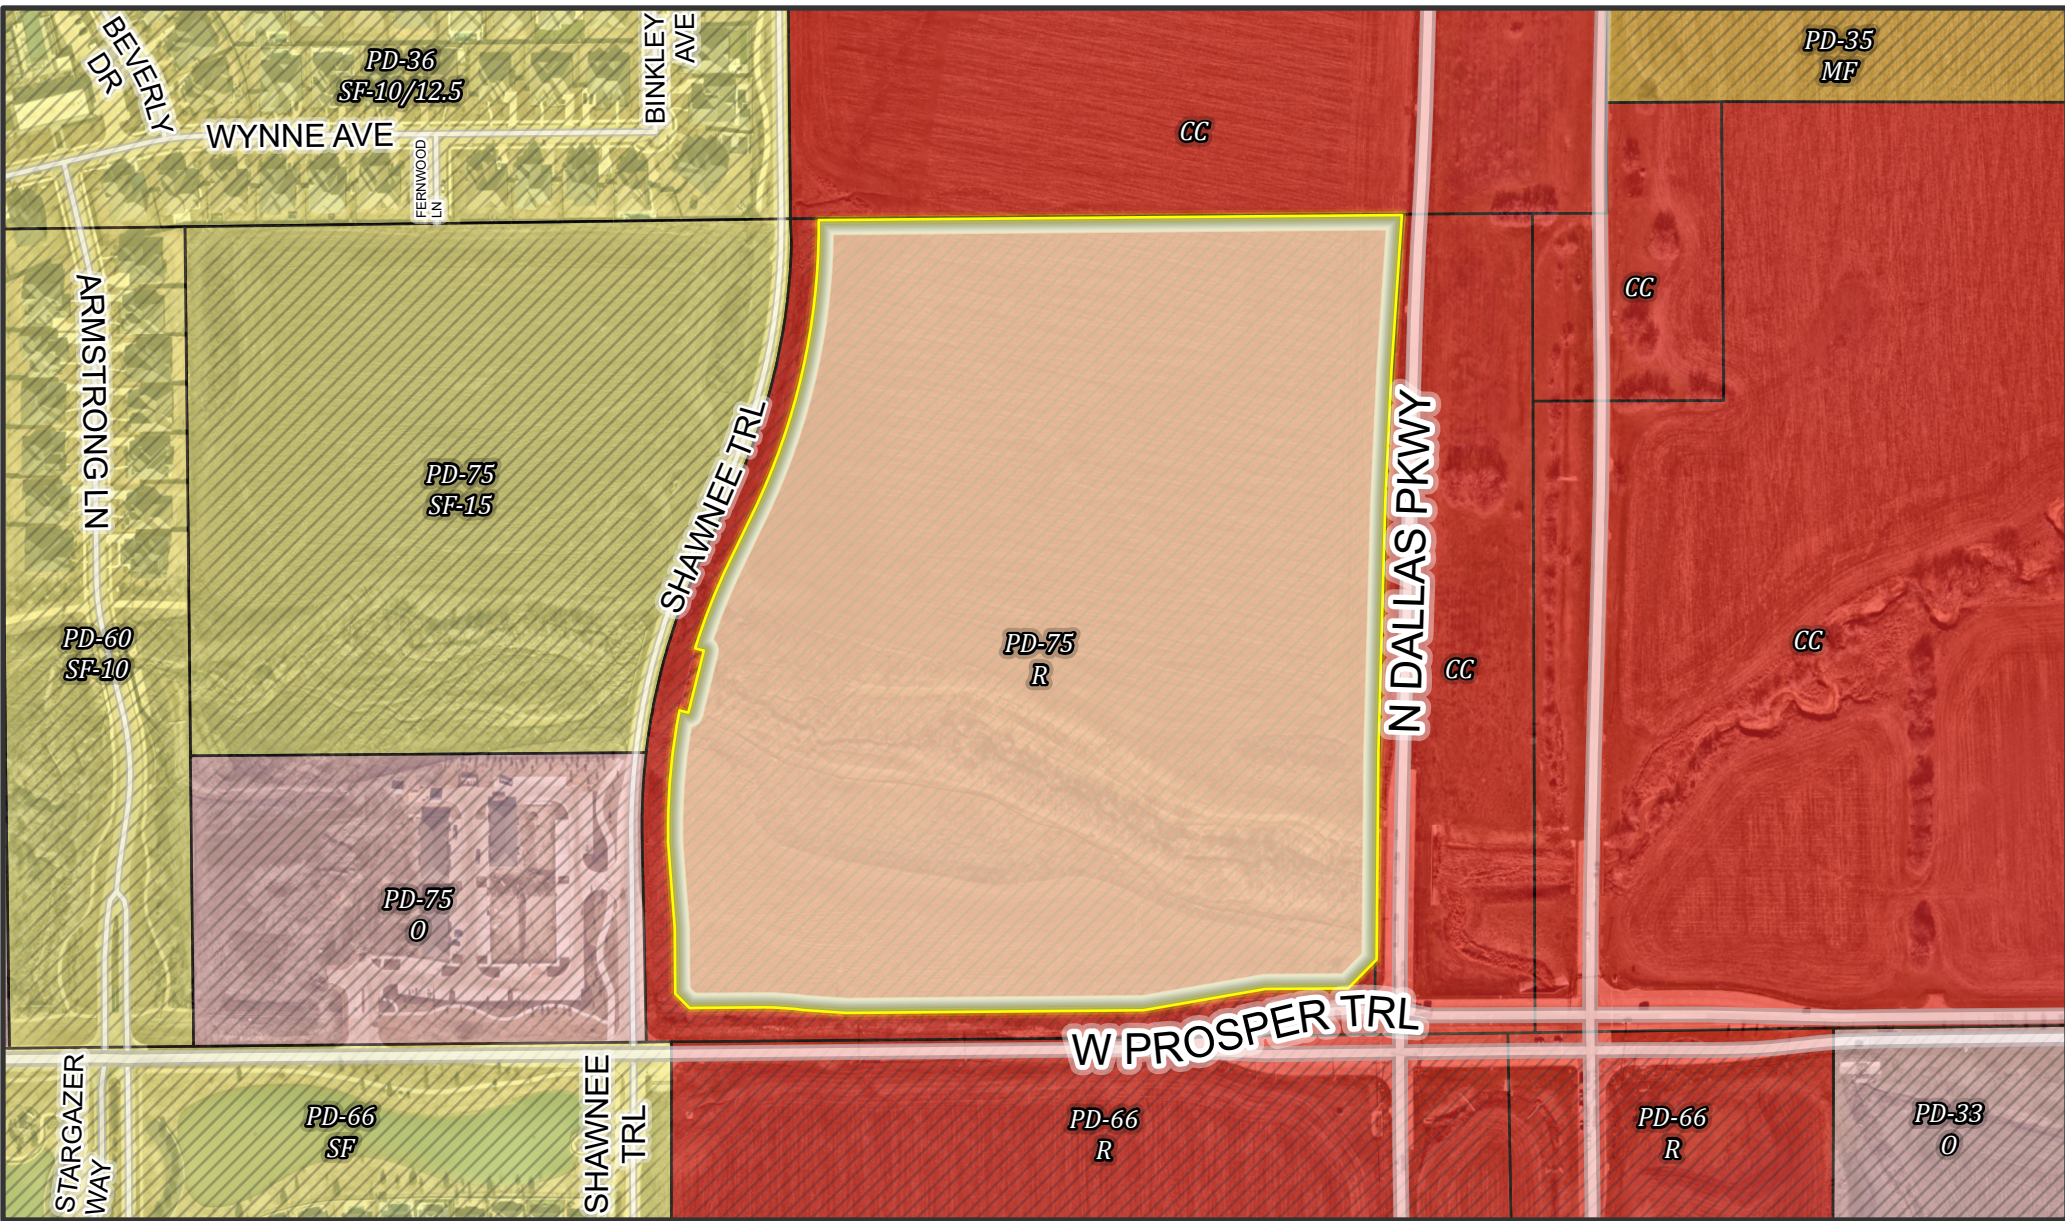

W PROSPER TRL

N DALLAS PKWY

**ZONE-24-0001**

Prosper Arts District

Planned Development

This map for illustration purposes only

**ZONE-24-0001**

Prosper Arts District

Planned Development